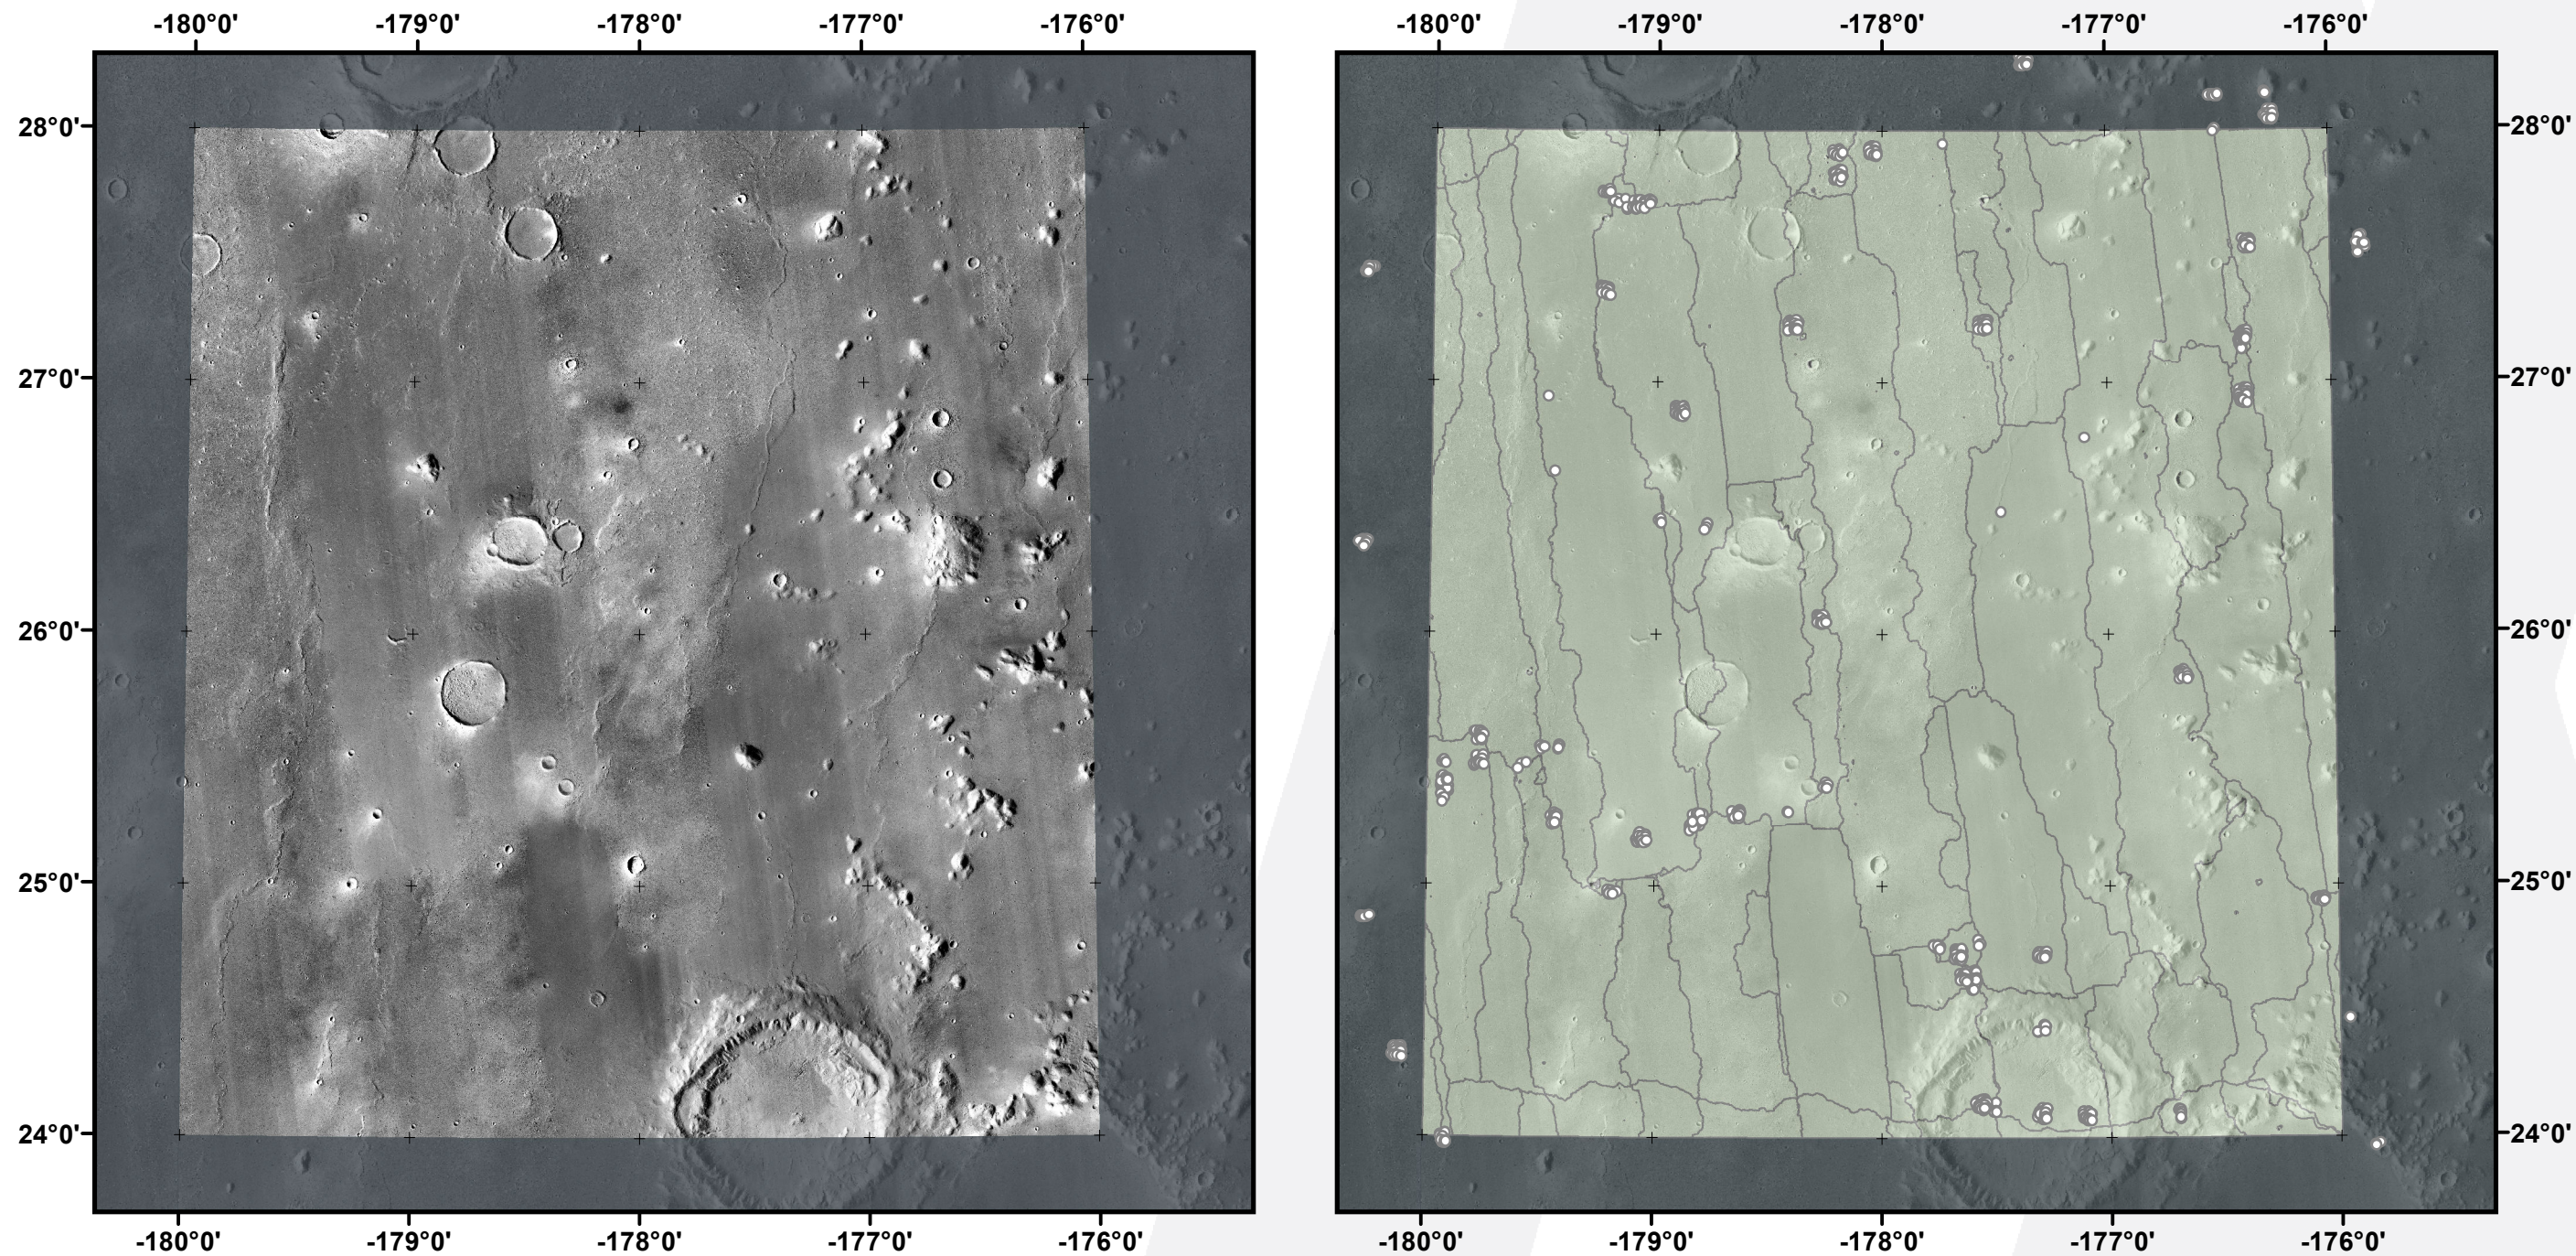

Global CTX Mosaic of Mars V. 1.0

E-180_N24

murray-lab.caltech.edu/CTX/
NASA/JPL/MSSS/Murray Lab

- Seam Map
- Image-to-Image tie-point