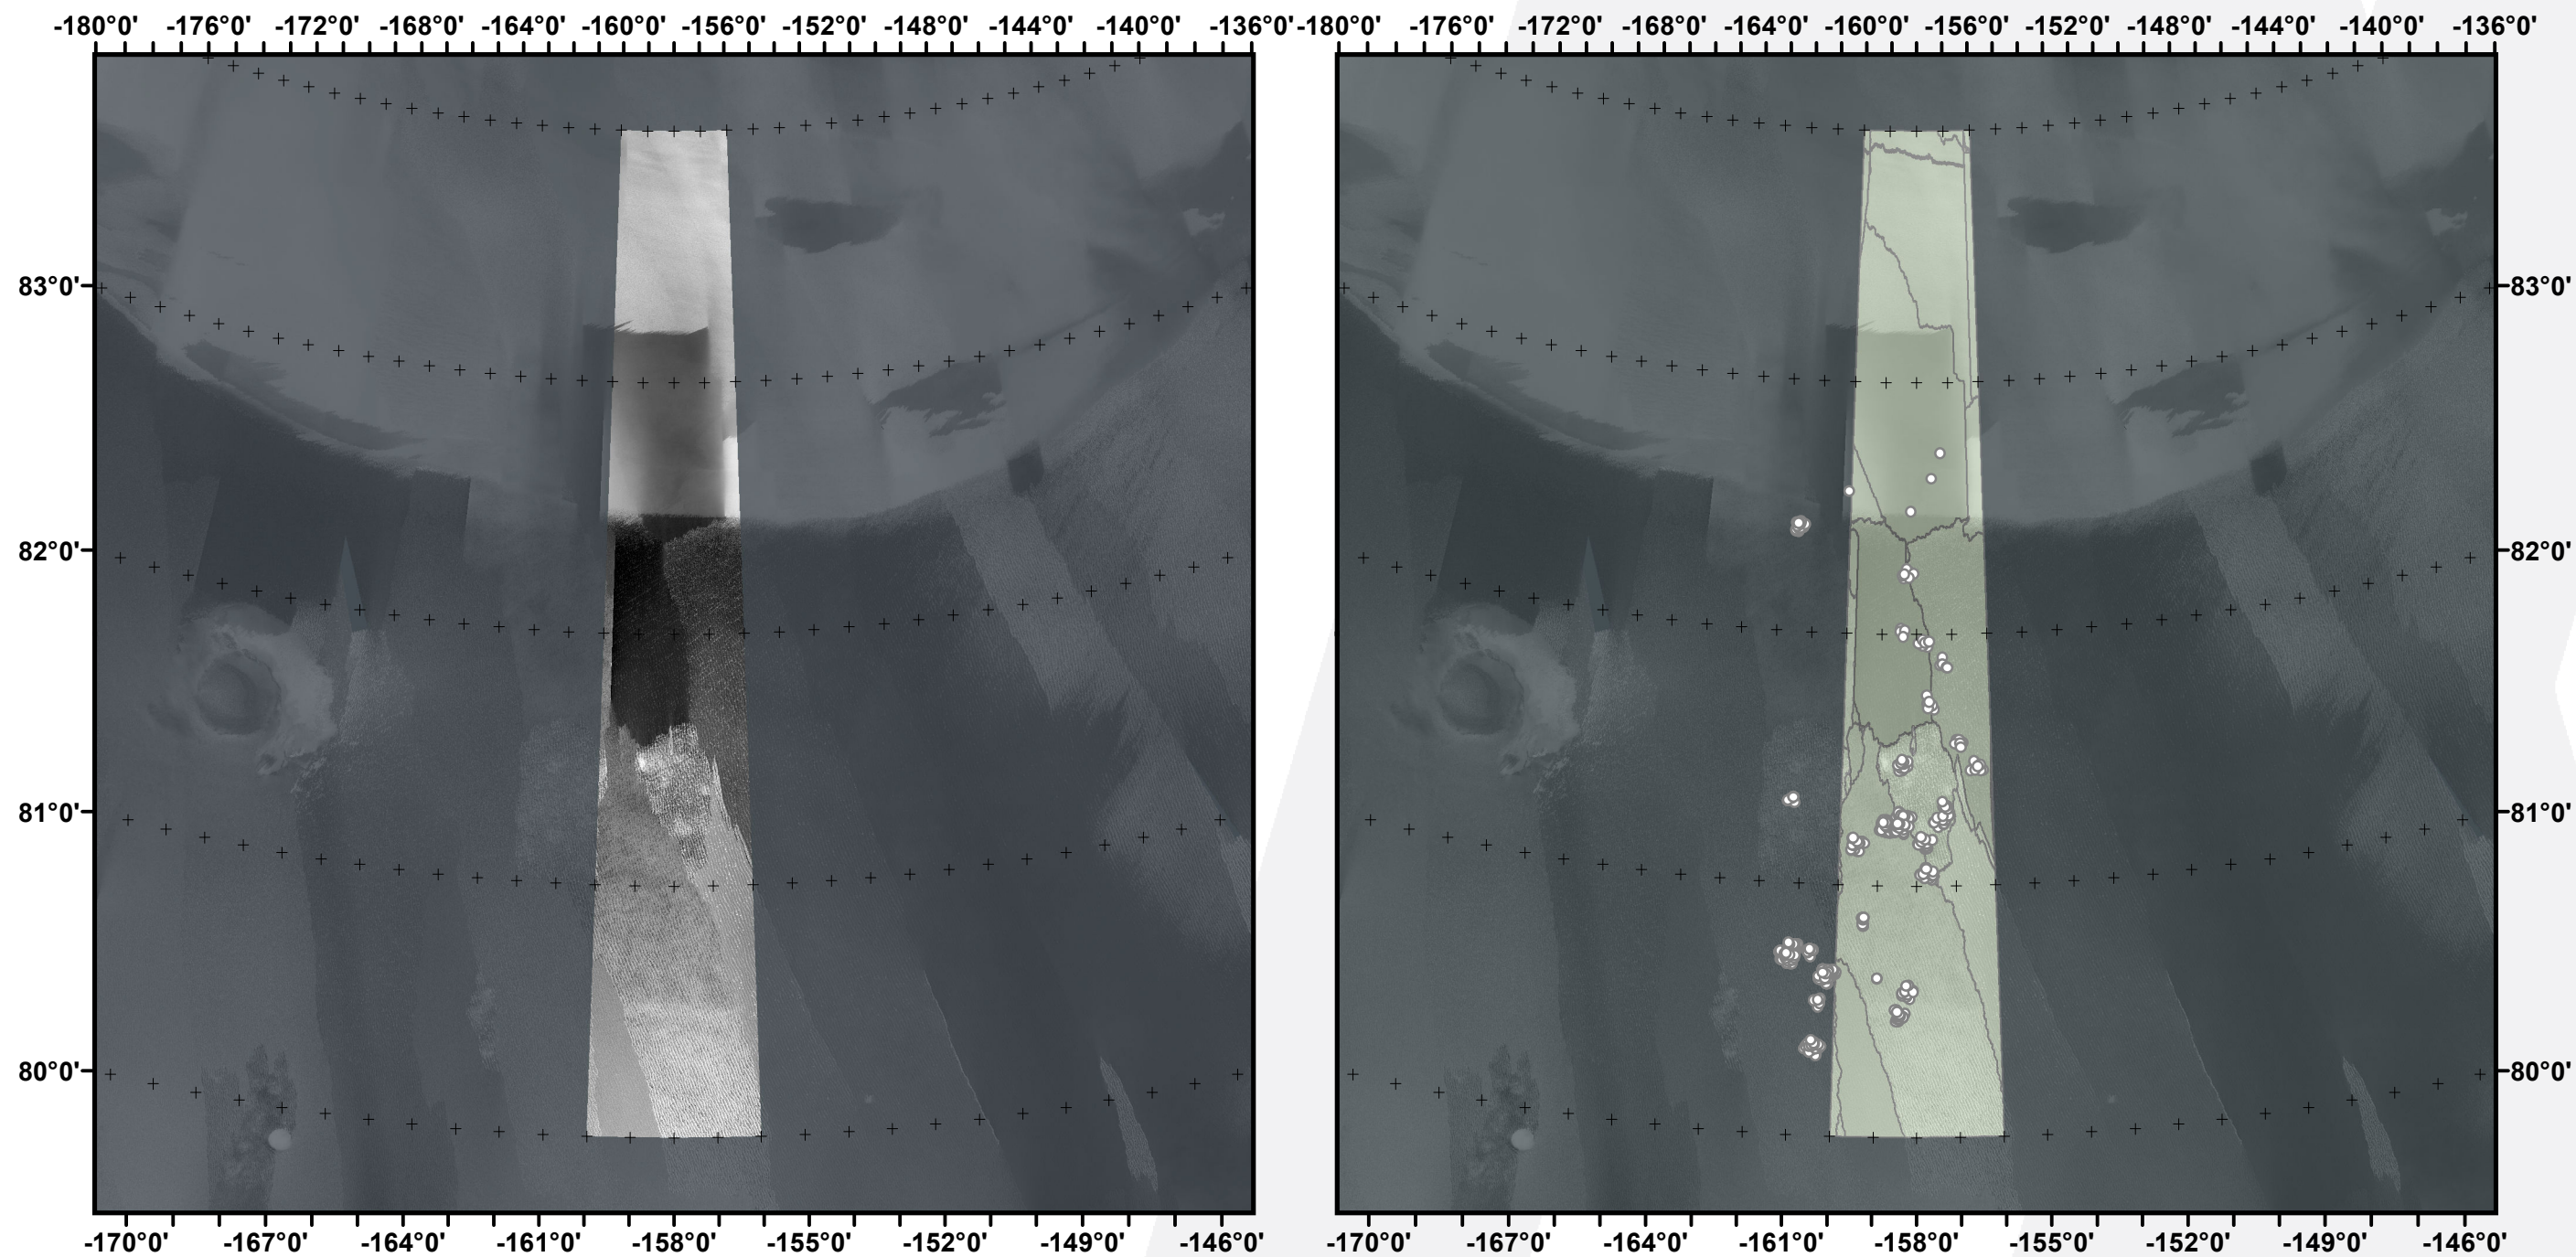

Global CTX Mosaic of Mars V. 1.0

E-160_N80

murray-lab.caltech.edu/CTX/
NASA/JPL/MSSS/Murray Lab

- Seam Map
- Image-to-Image tie-point