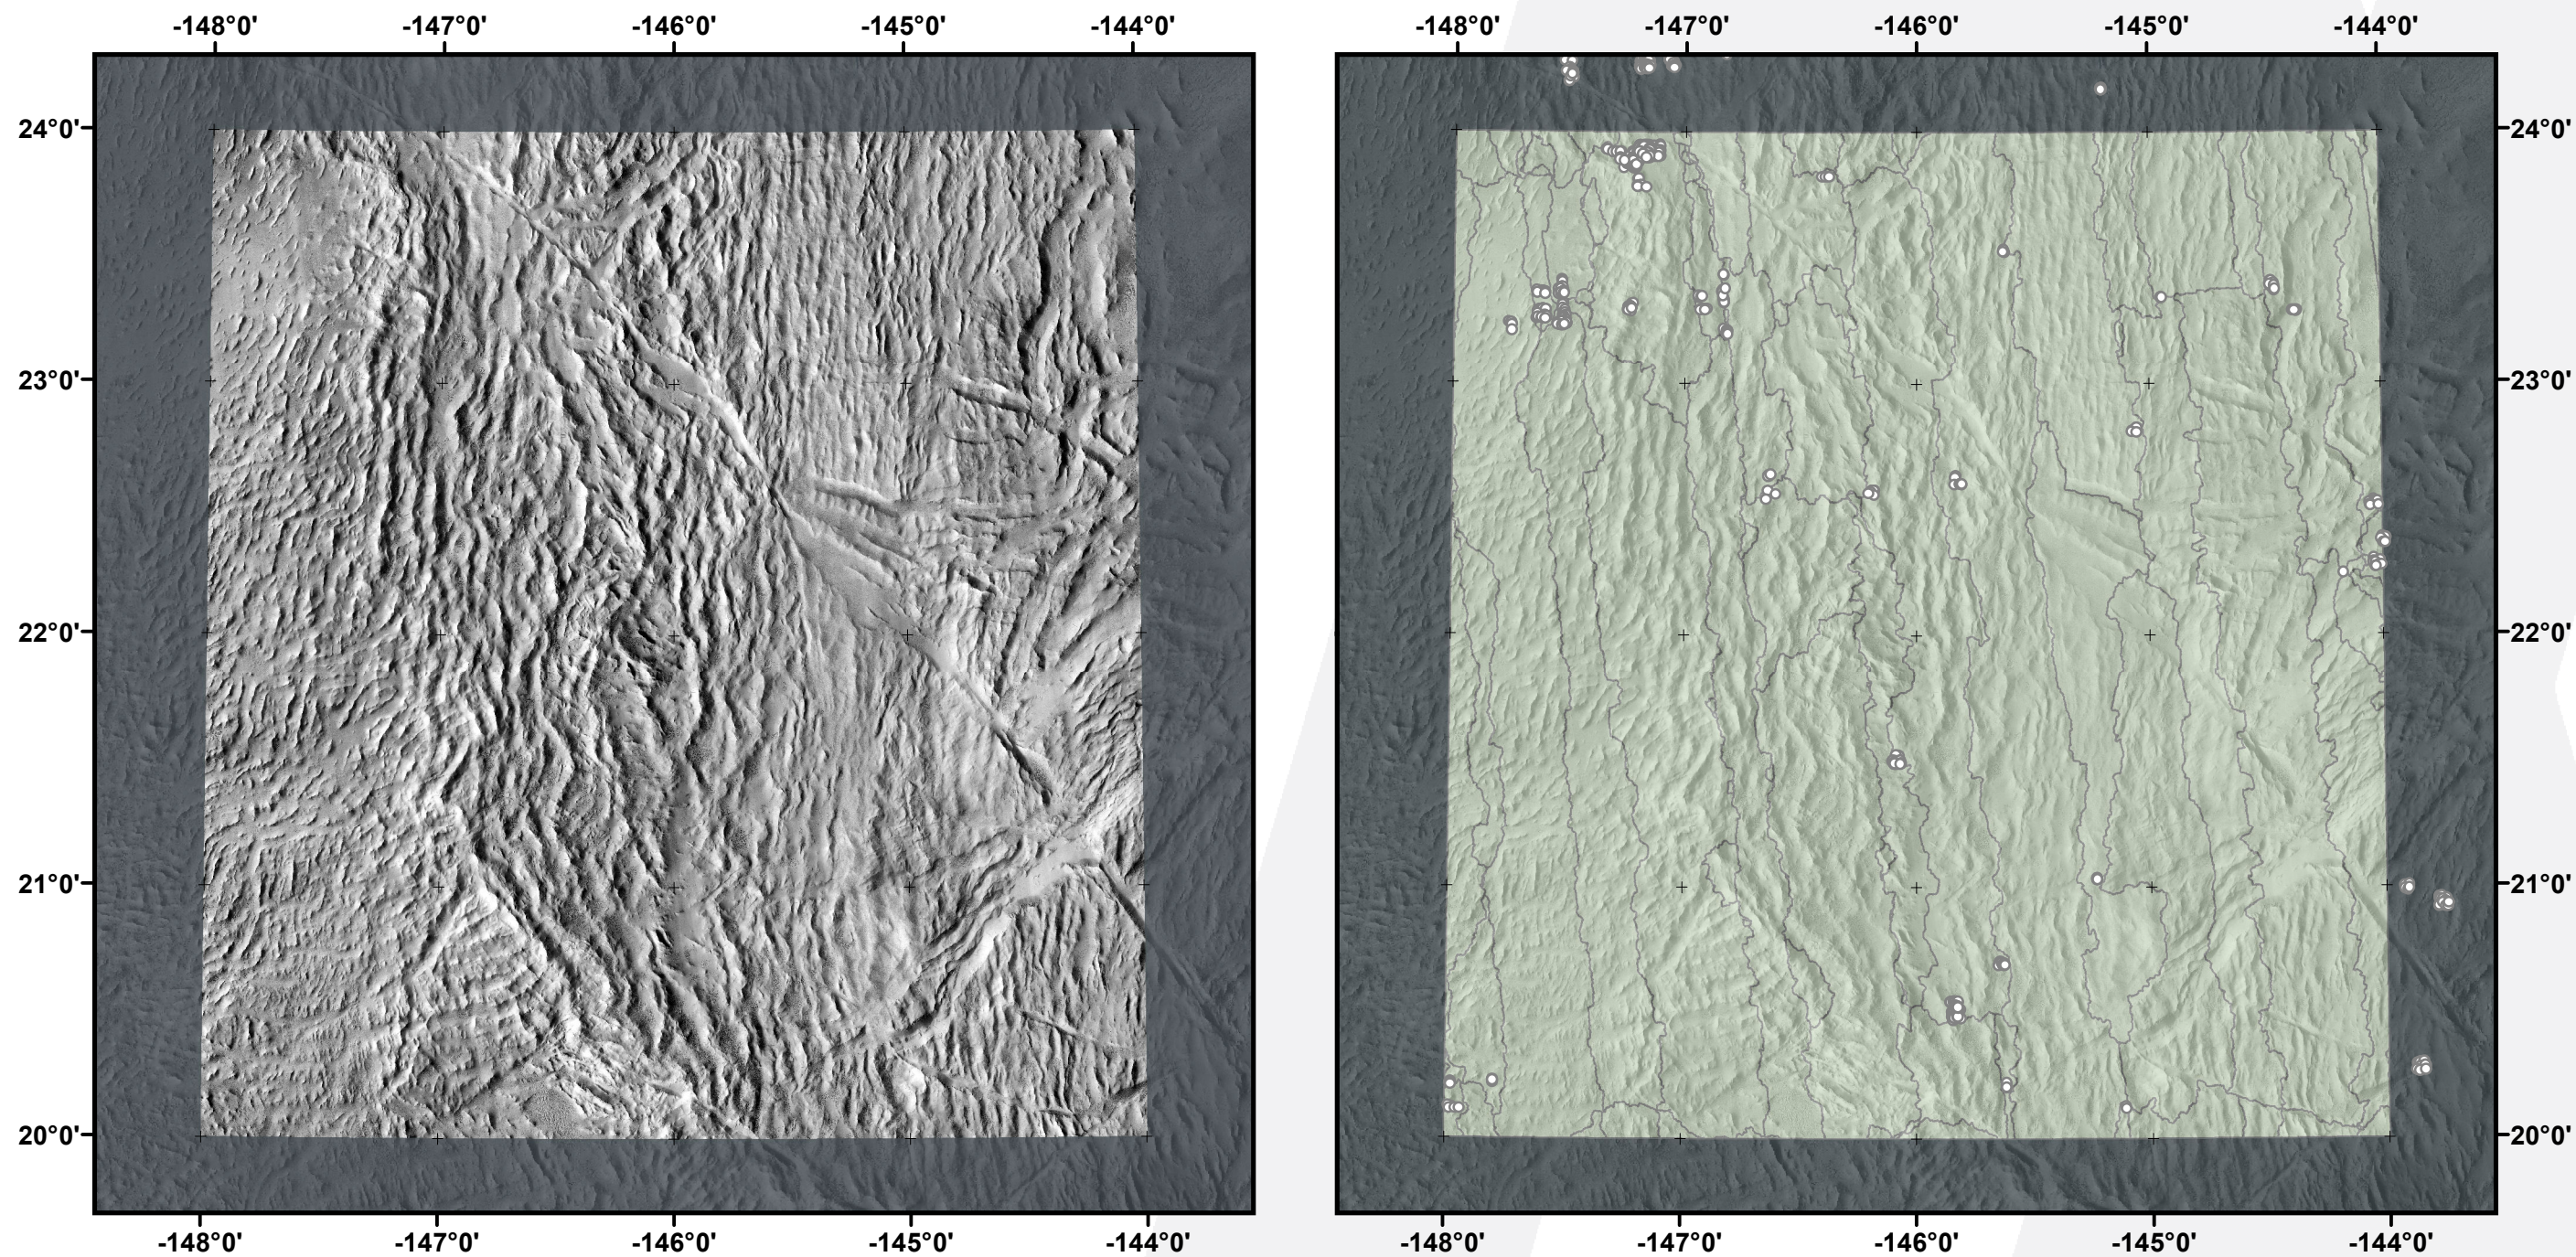

Global CTX Mosaic of Mars V. 1.0

E-148_N20

murray-lab.caltech.edu/CTX/
NASA/JPL/MSSS/Murray Lab

-  Seam Map
-  Image-to-Image tie-point