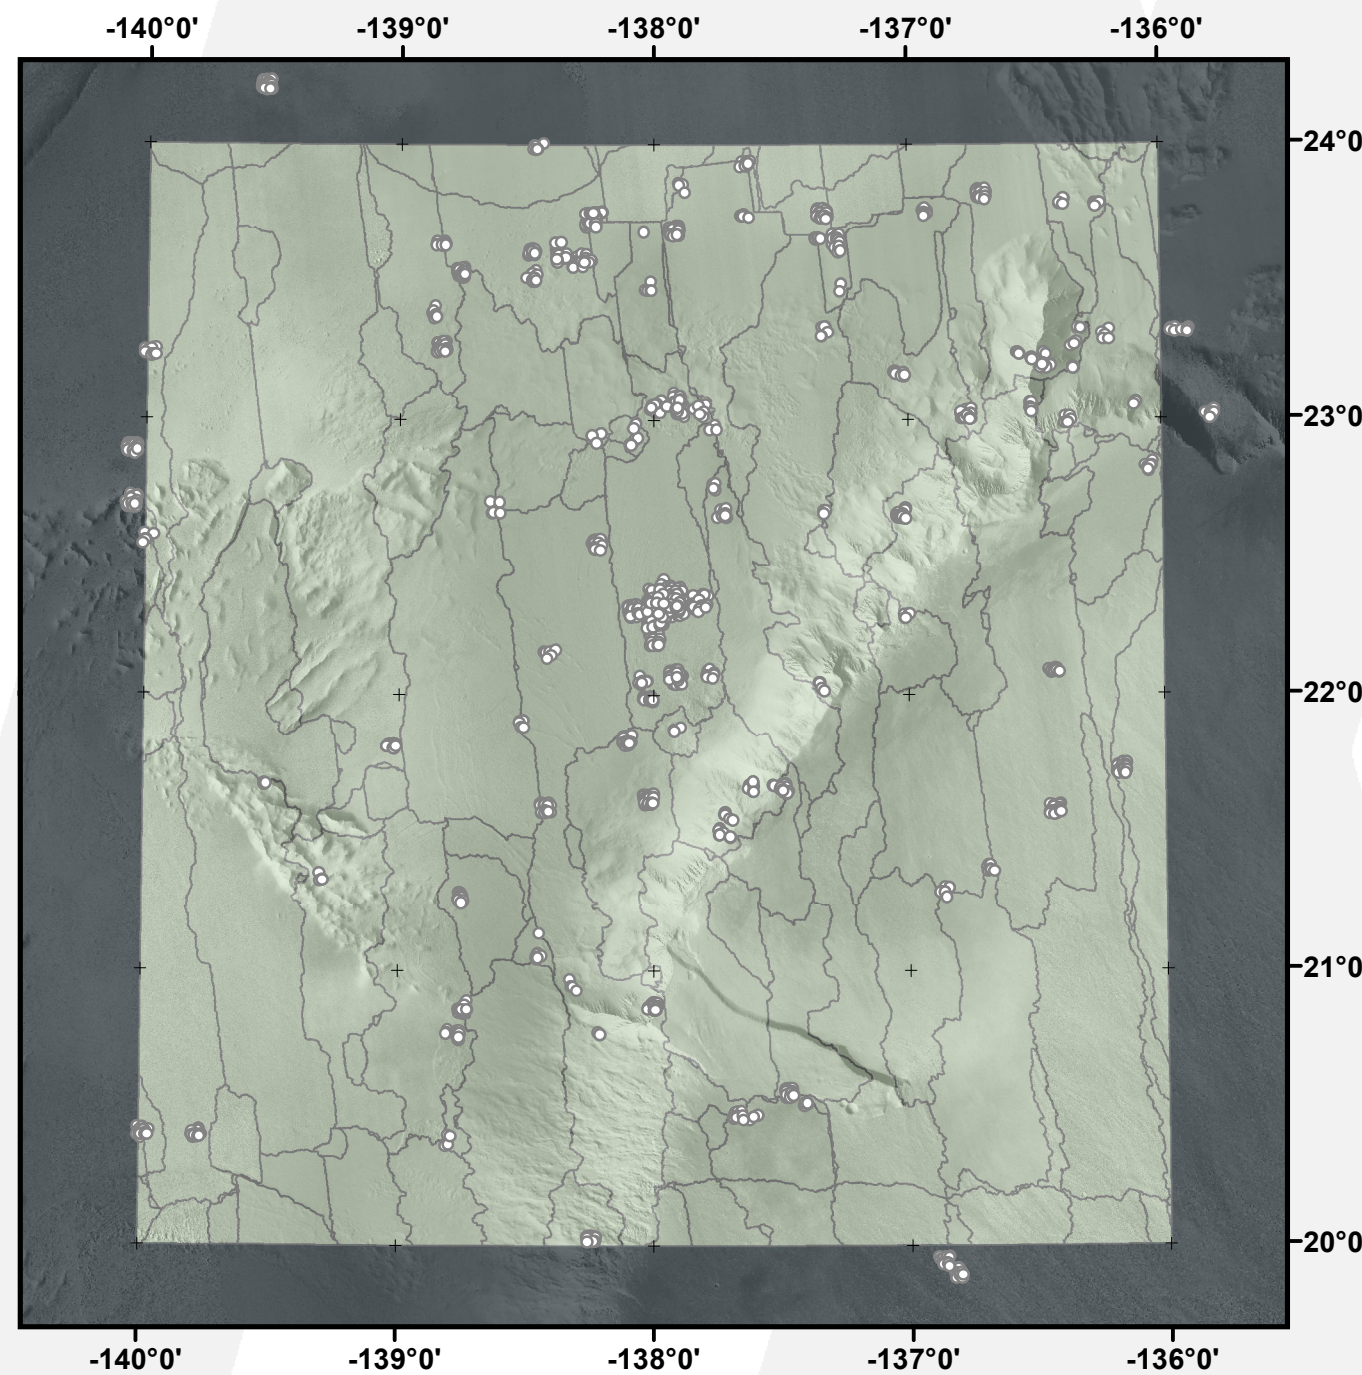

Global CTX Mosaic of Mars V. 1.0

E-140_N20

murray-lab.caltech.edu/CTX/
NASA/JPL/MSSS/Murray Lab

-  Seam Map
-  Image-to-Image tie-point