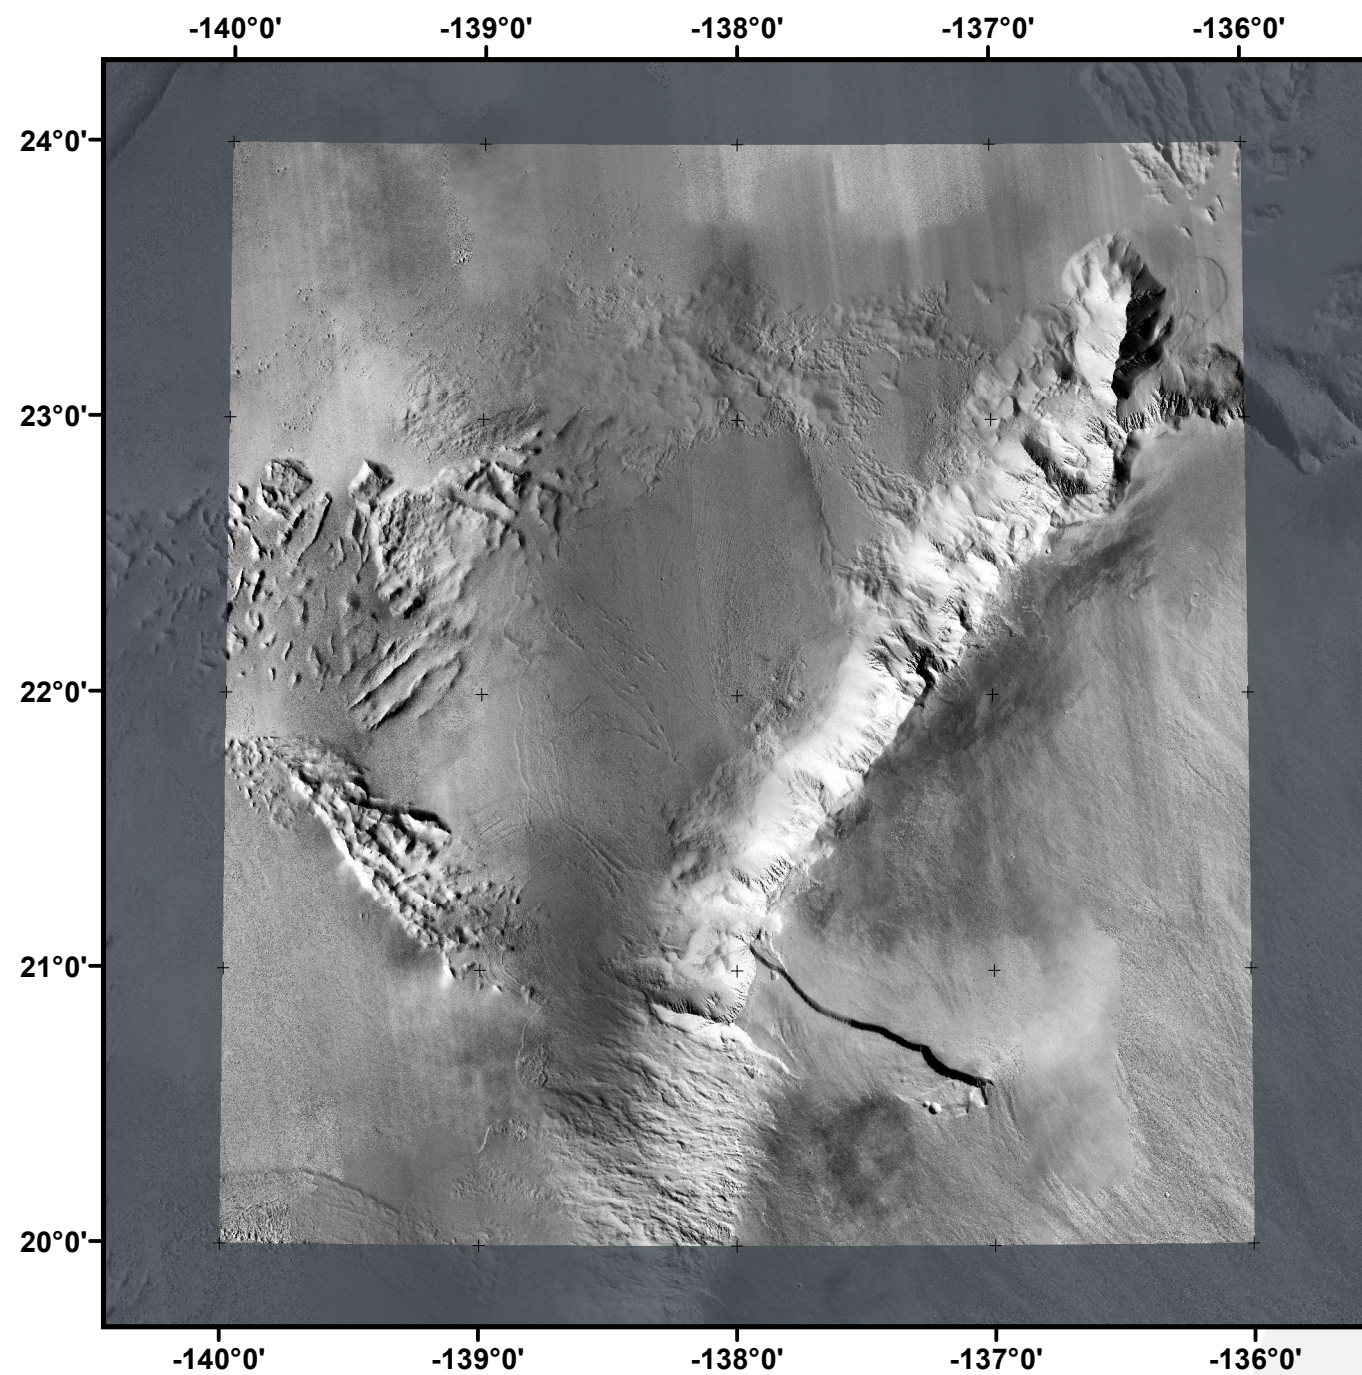

Global CTX Mosaic of Mars V. 1.0

E-140_N20

murray-lab.caltech.edu/CTX/
NASA/JPL/MSSS/Murray Lab

-  Seam Map
-  Image-to-Image tie-point