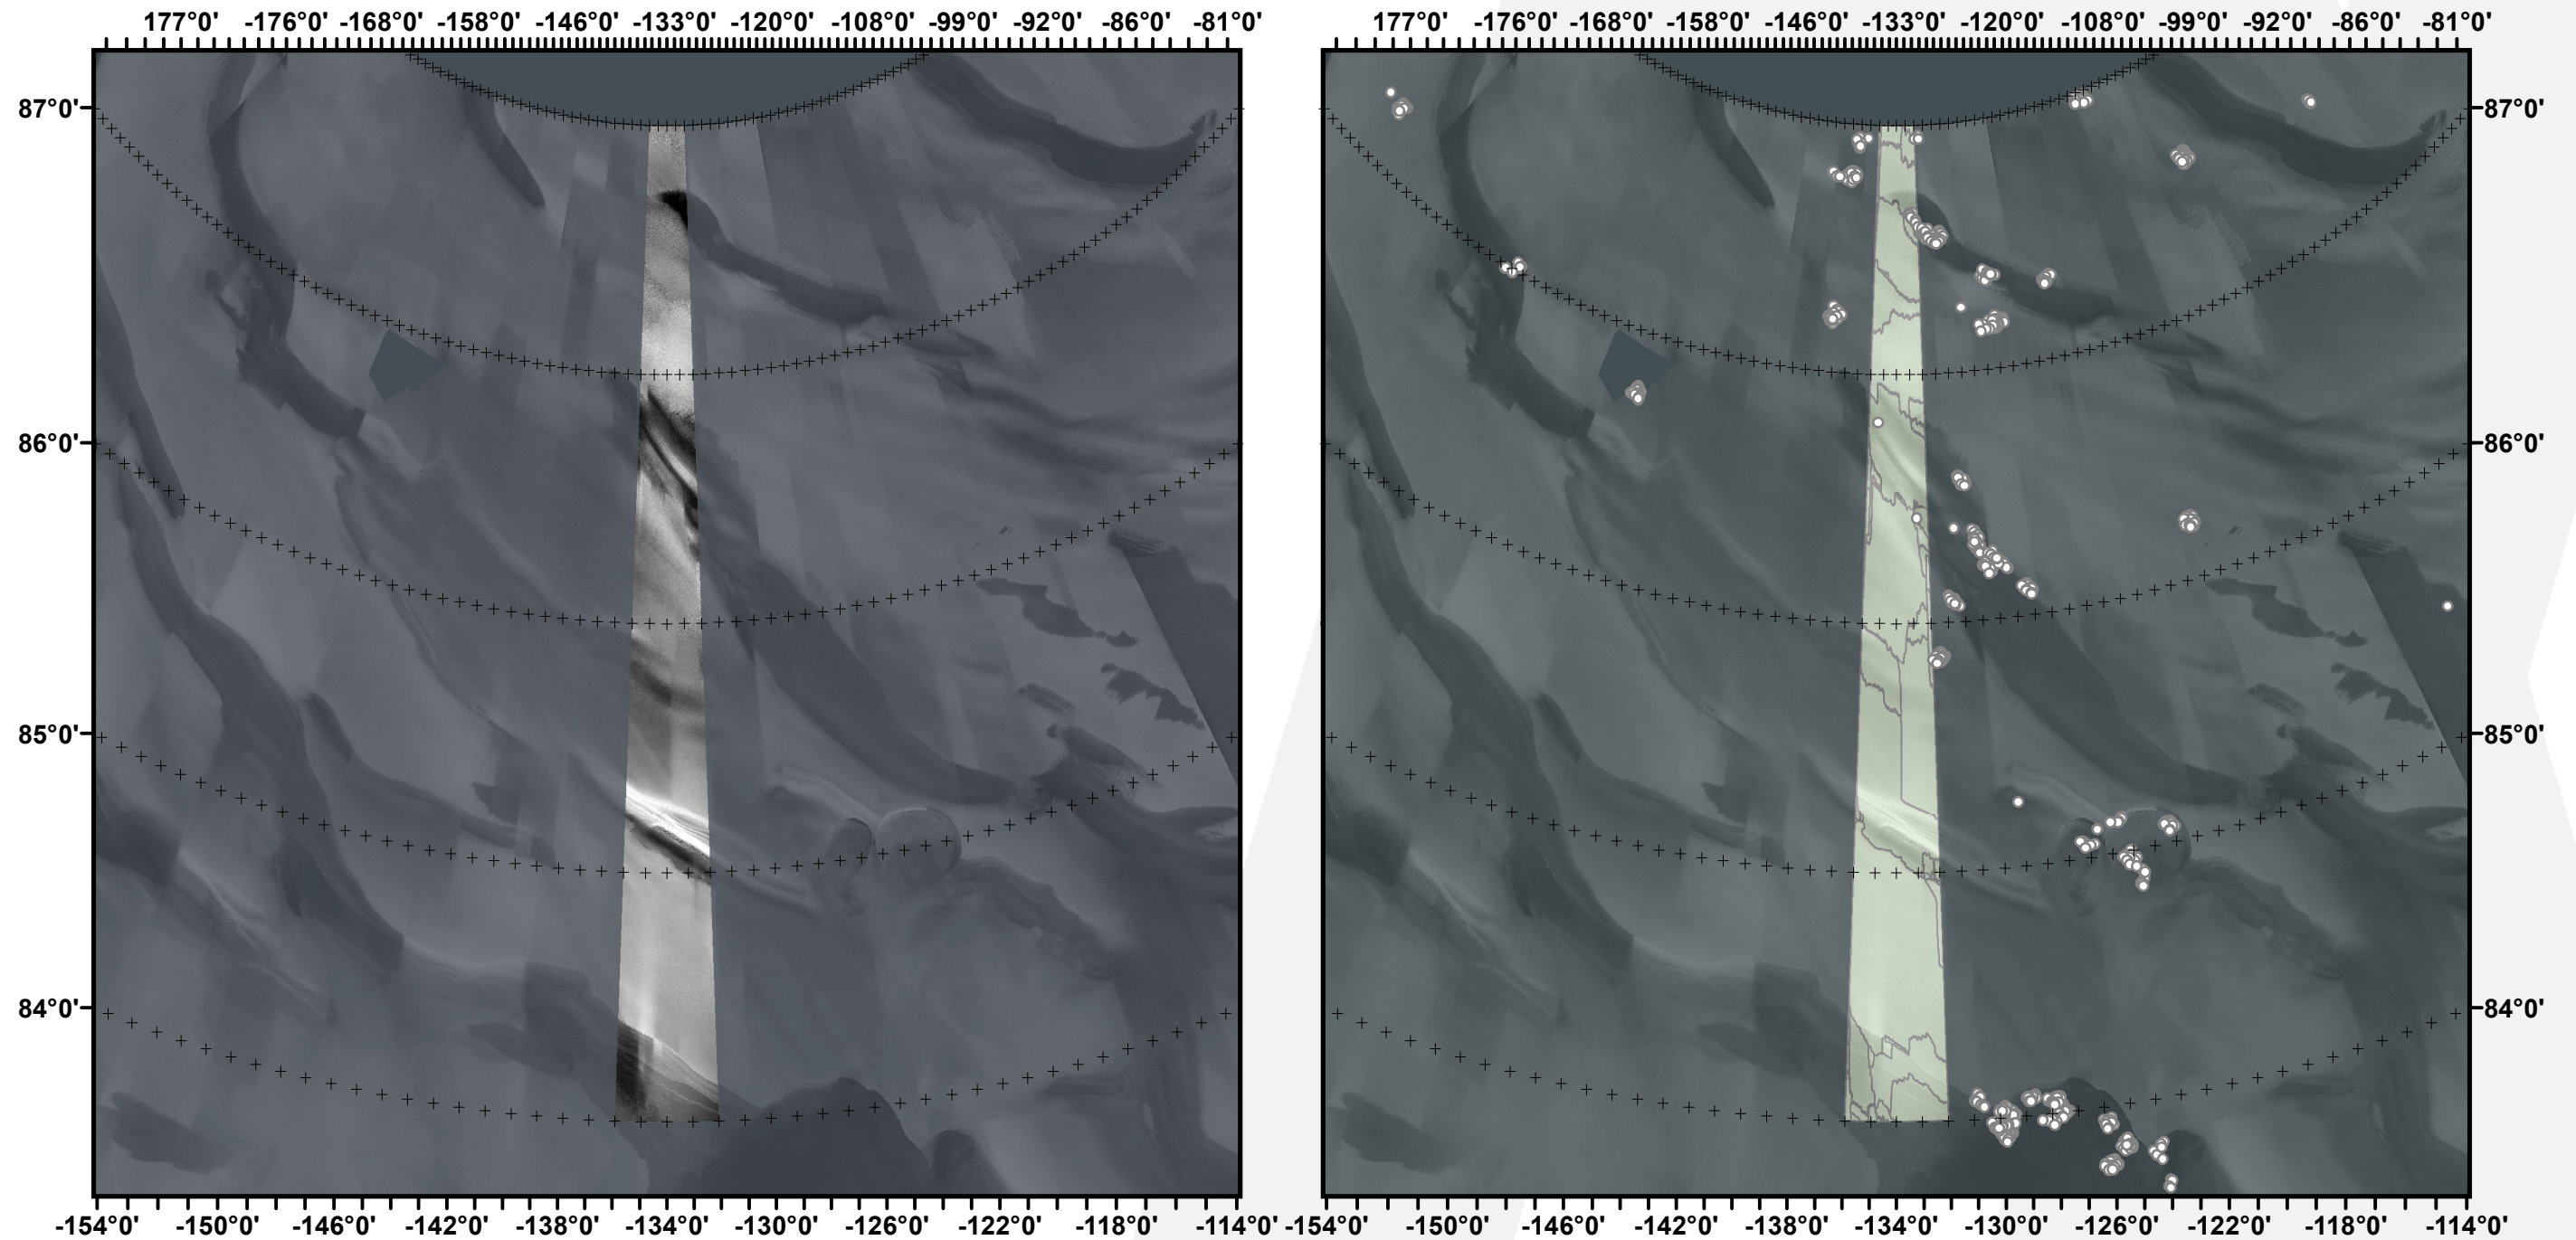

Global CTX Mosaic of Mars V. 1.0

E-136_N84

murray-lab.caltech.edu/CTX/
NASA/JPL/MSSS/Murray Lab

- Seam Map
- Image-to-Image tie-point