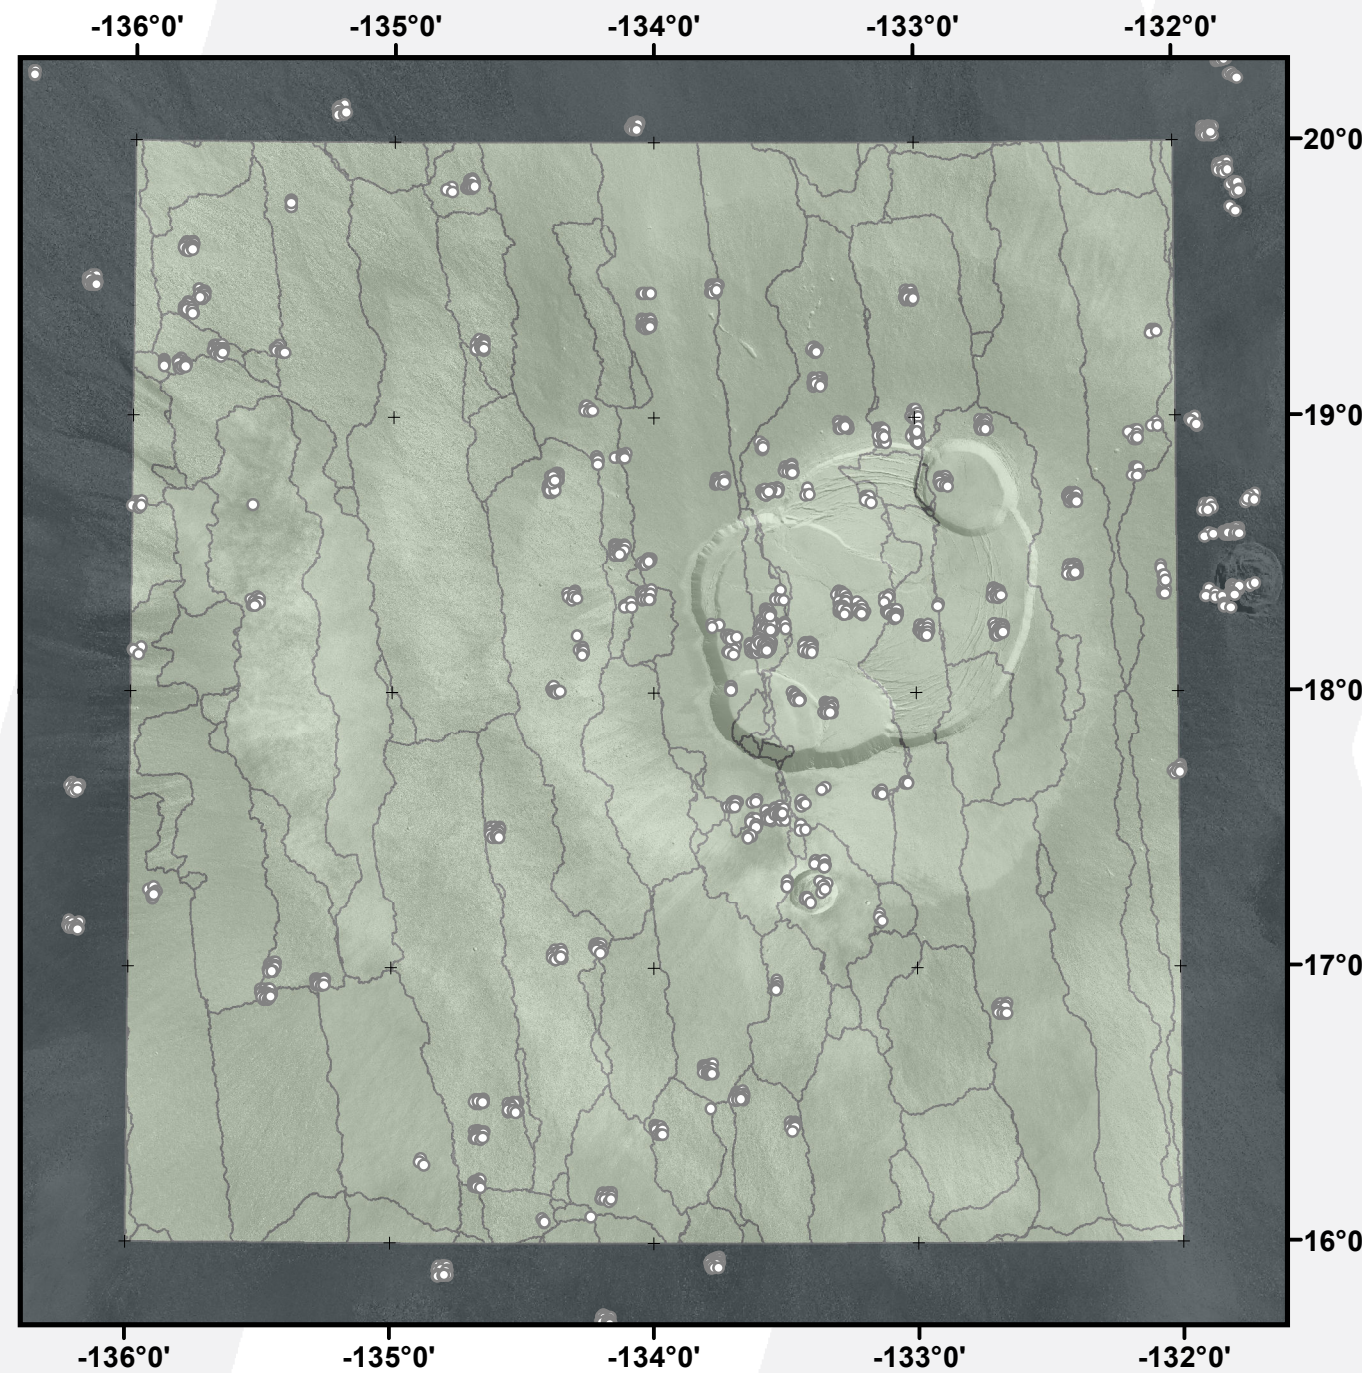

Global CTX Mosaic of Mars V. 1.0

E-136_N16

murray-lab.caltech.edu/CTX/
NASA/JPL/MSSS/Murray Lab

- Seam Map
- Image-to-Image tie-point