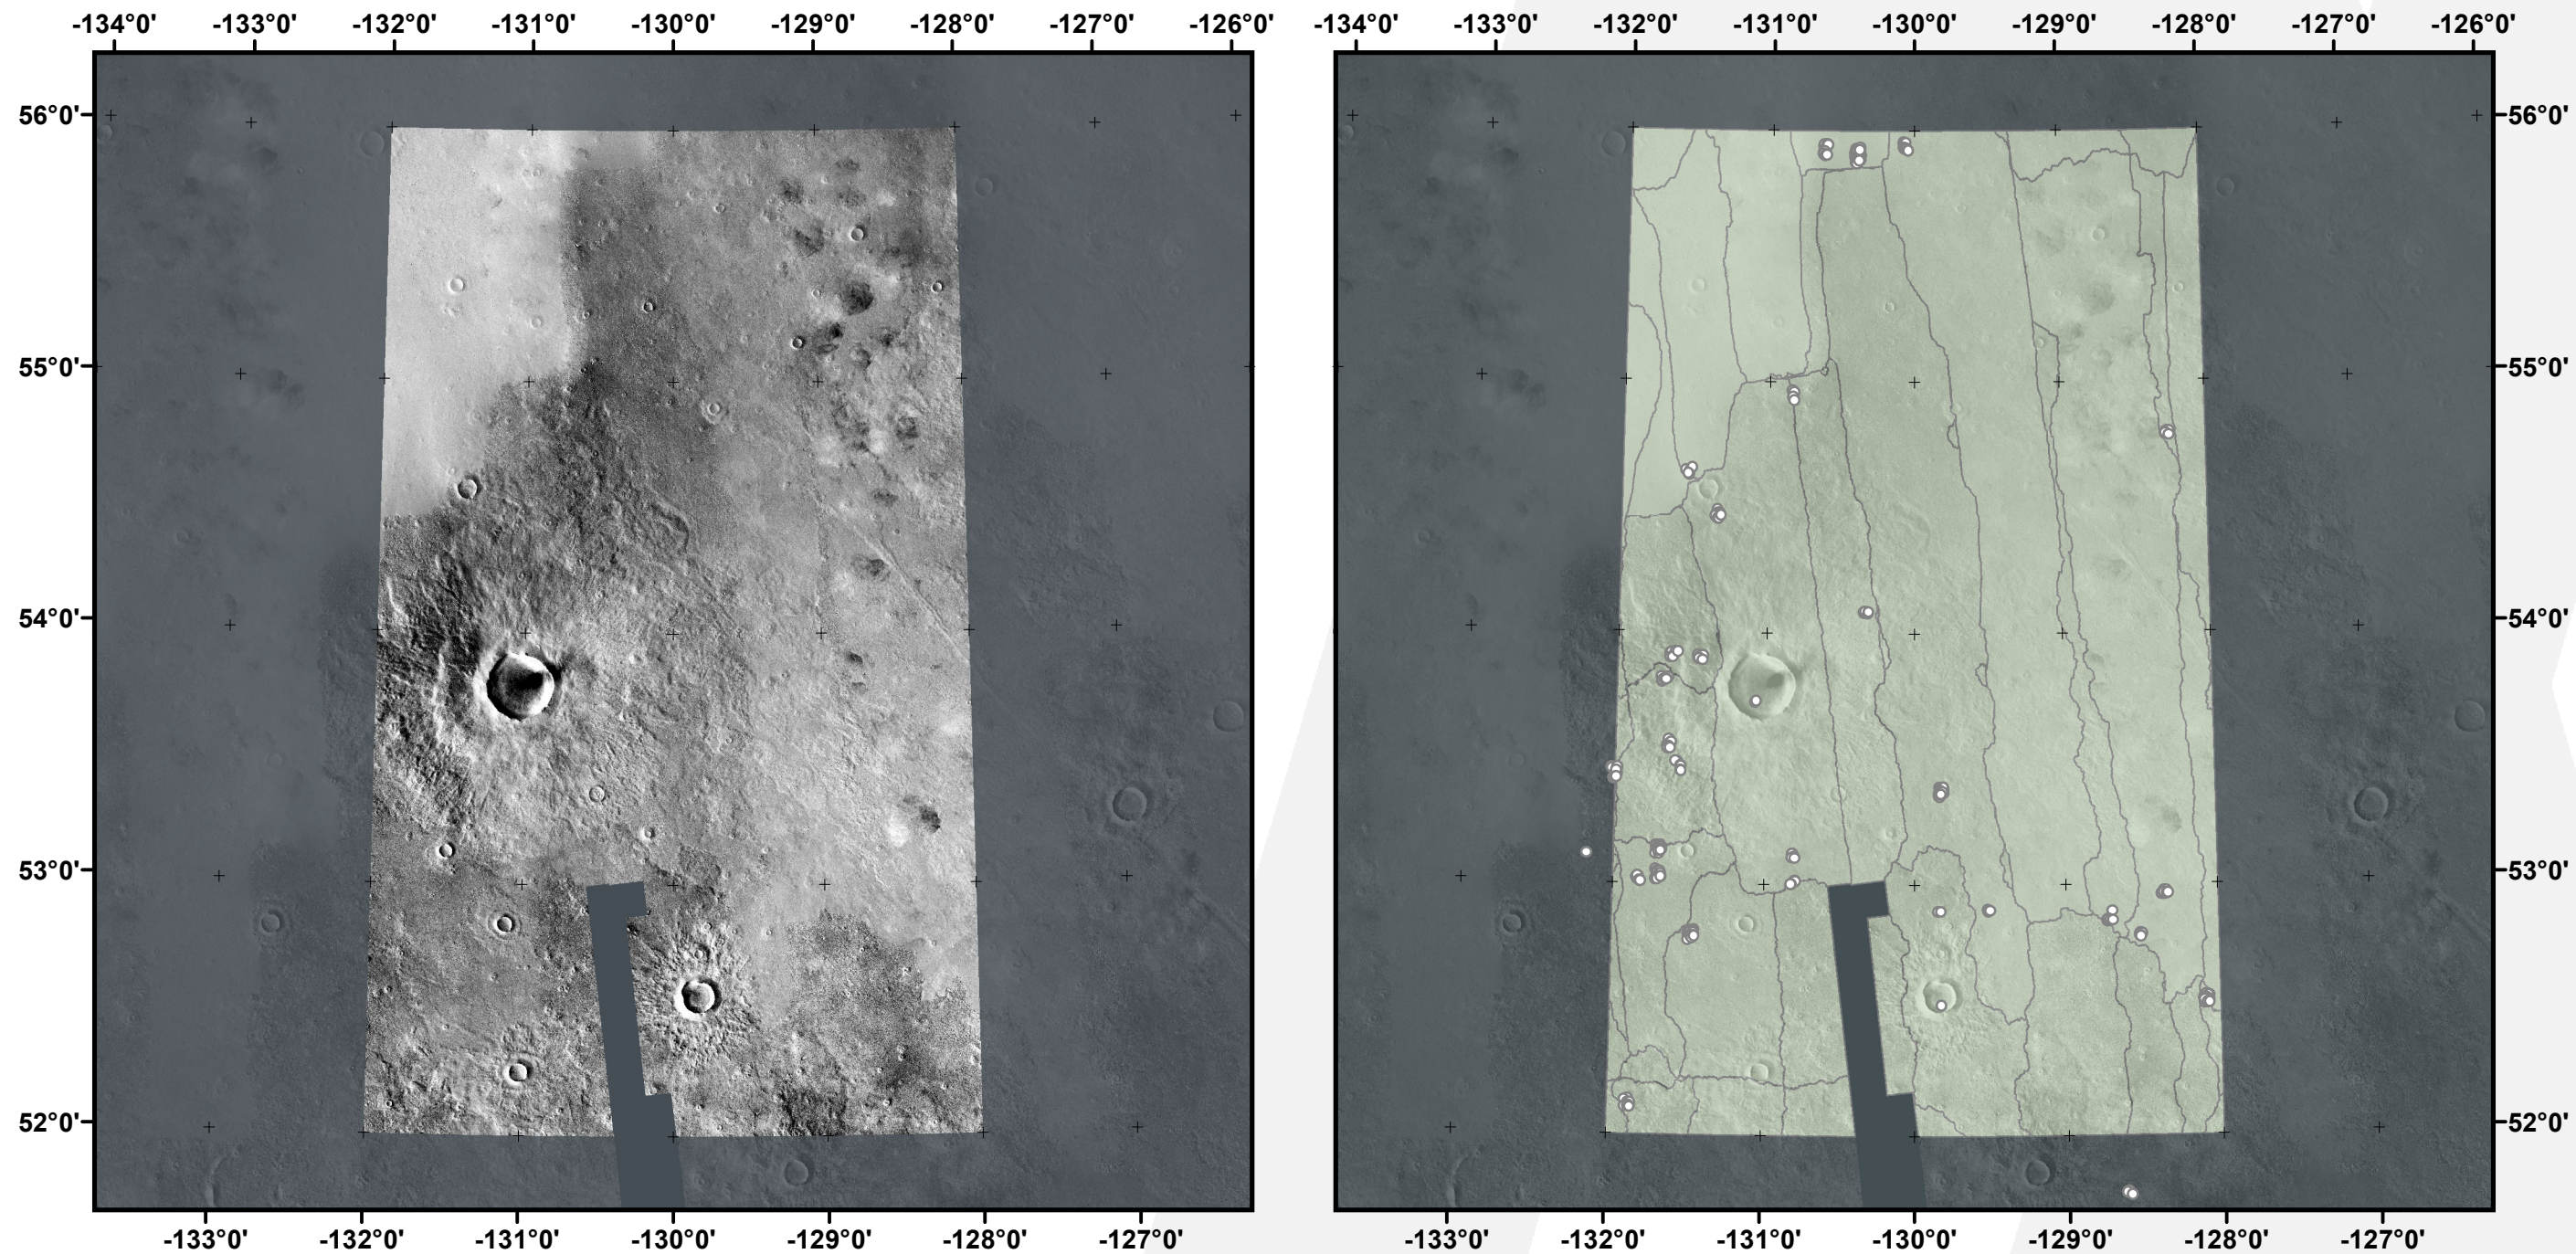

Global CTX Mosaic of Mars V. 1.0

E-132_N52

murray-lab.caltech.edu/CTX/
NASA/JPL/MSSS/Murray Lab

- Seam Map
- Image-to-Image tie-point