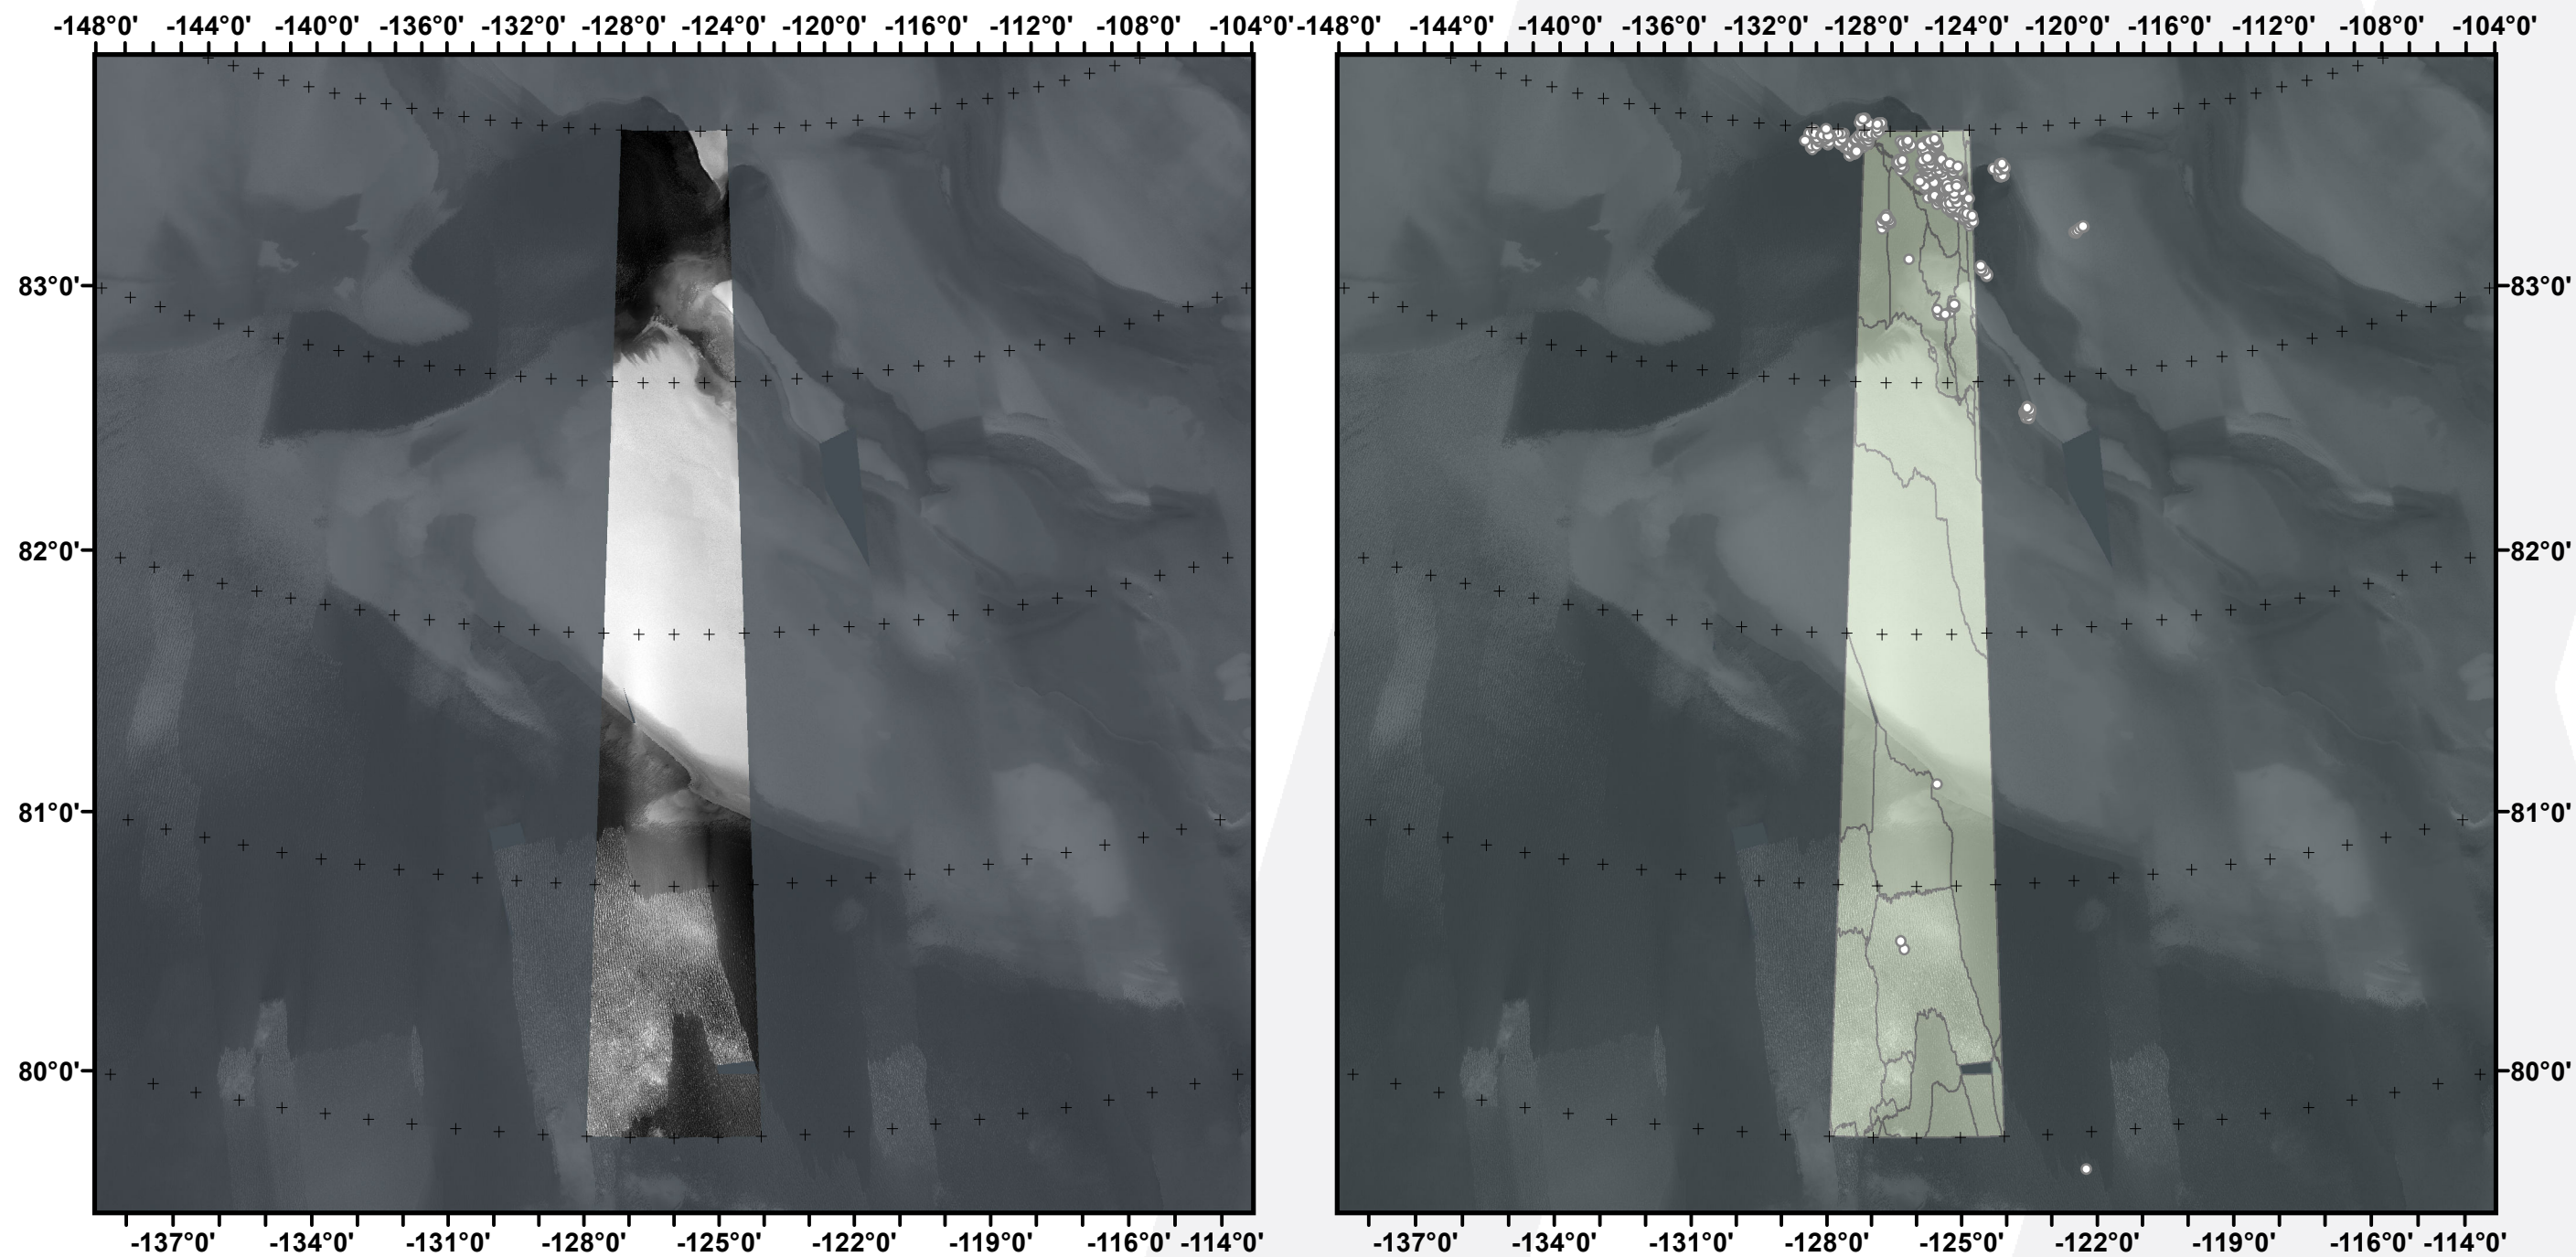

Global CTX Mosaic of Mars V. 1.0

E-128_N80

murray-lab.caltech.edu/CTX/
NASA/JPL/MSSS/Murray Lab

-  Seam Map
-  Image-to-Image tie-point