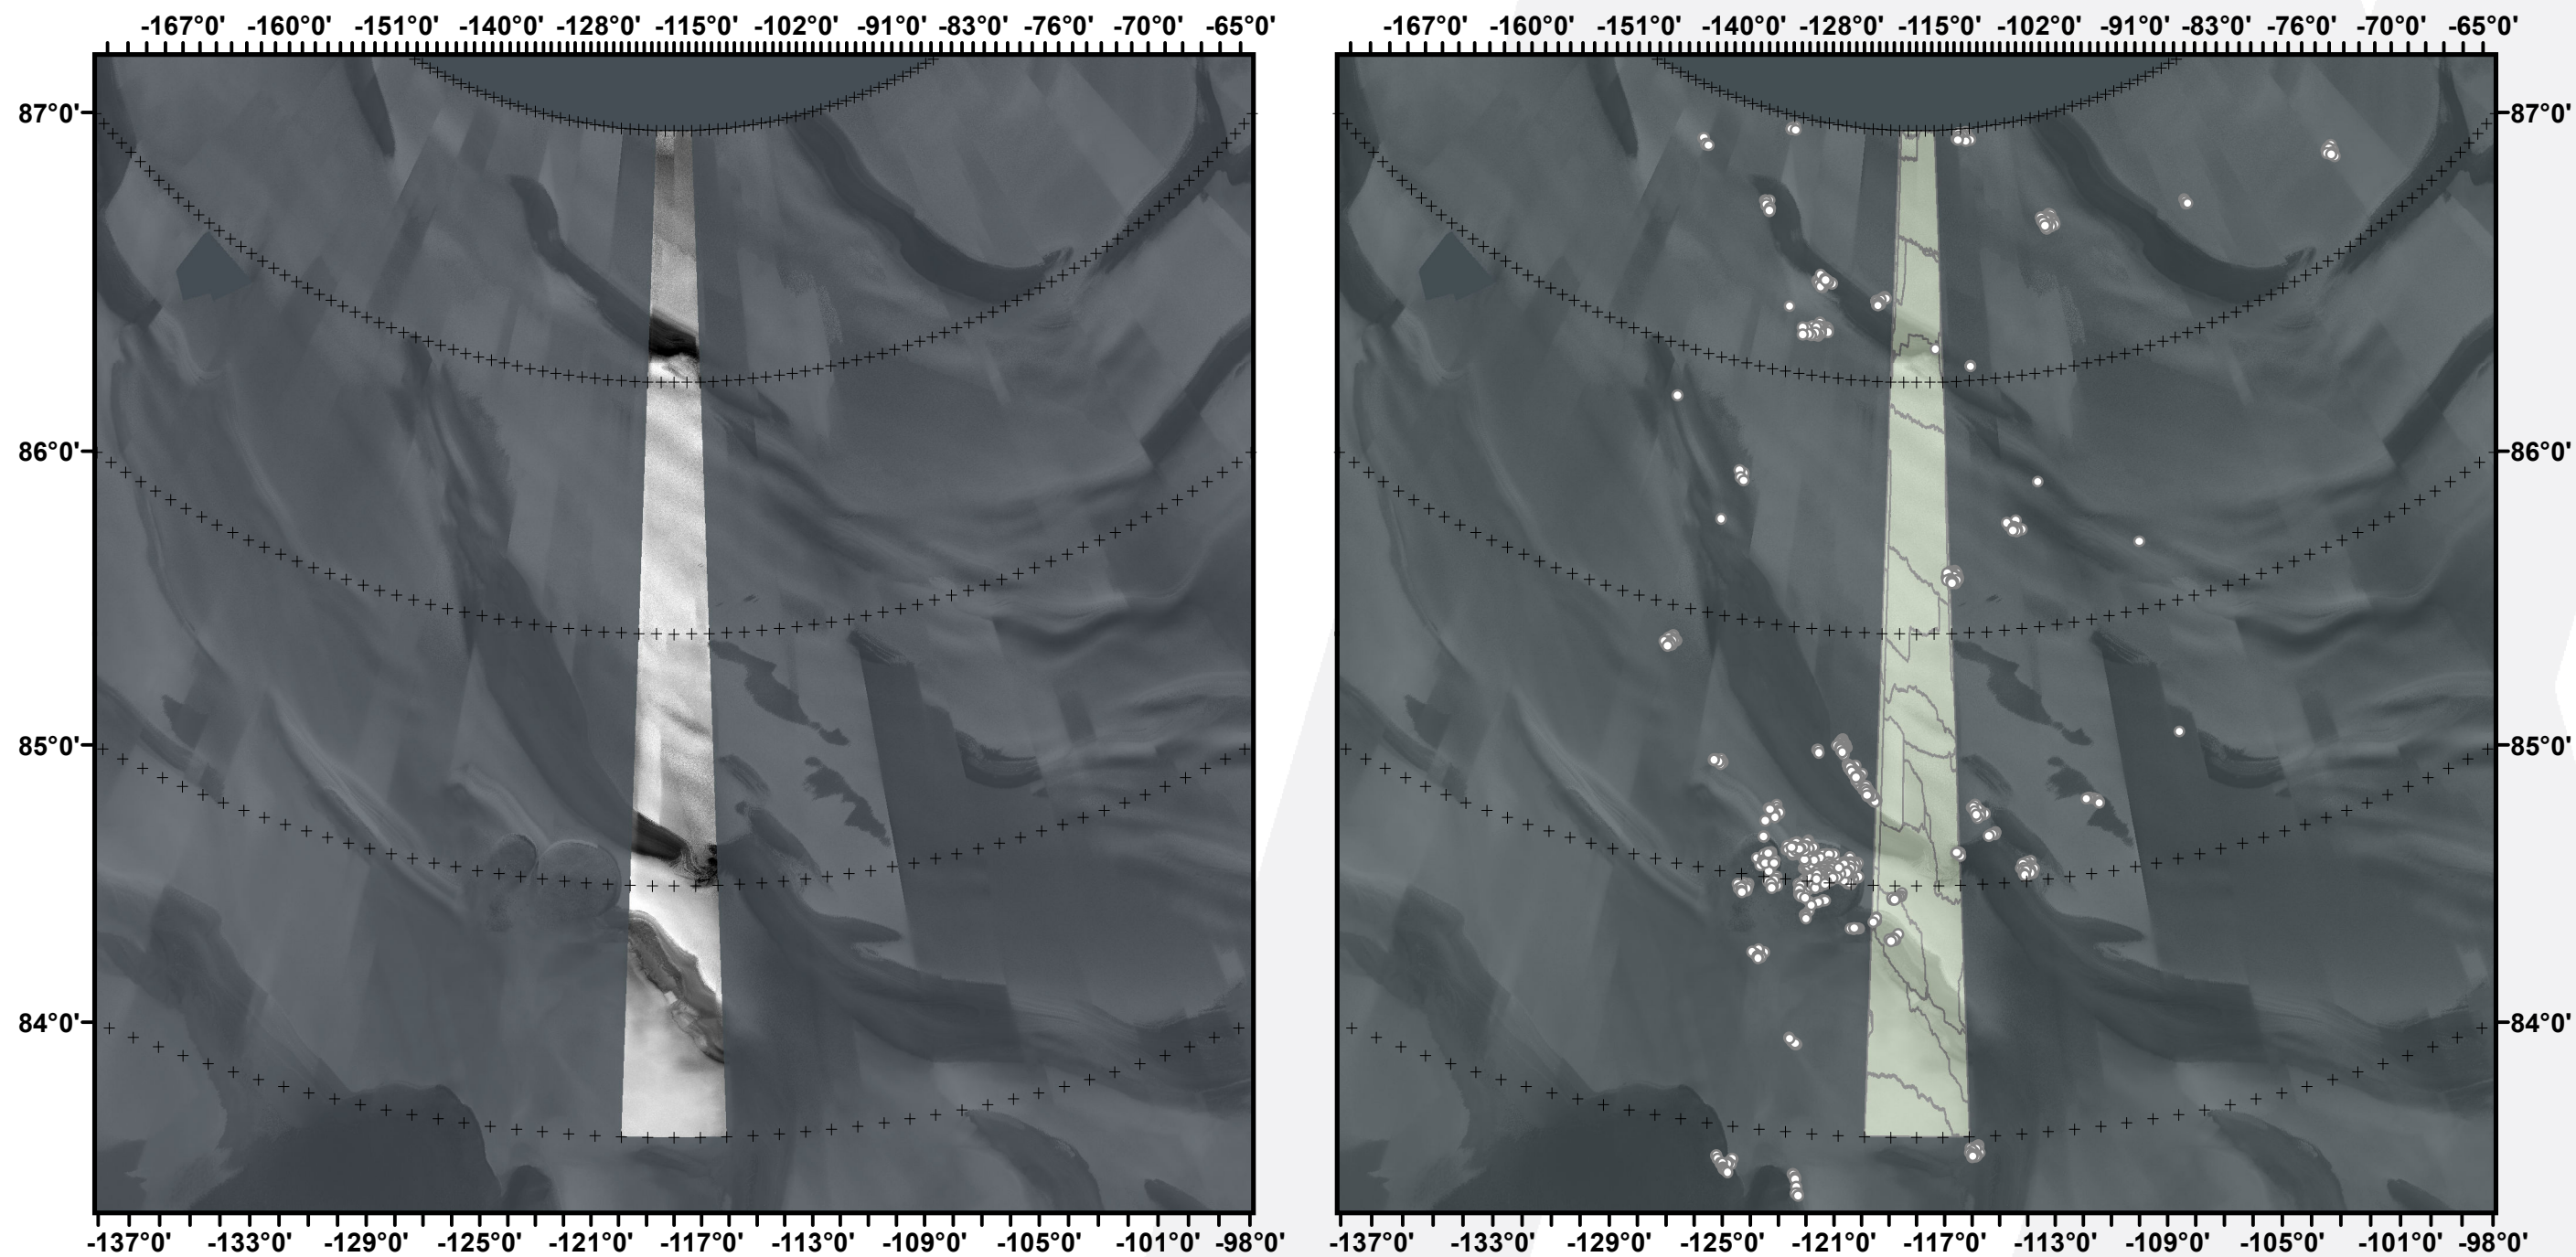

Global CTX Mosaic of Mars V. 1.0

E-120_N84

murray-lab.caltech.edu/CTX/
NASA/JPL/MSSS/Murray Lab

- Seam Map
- Image-to-Image tie-point