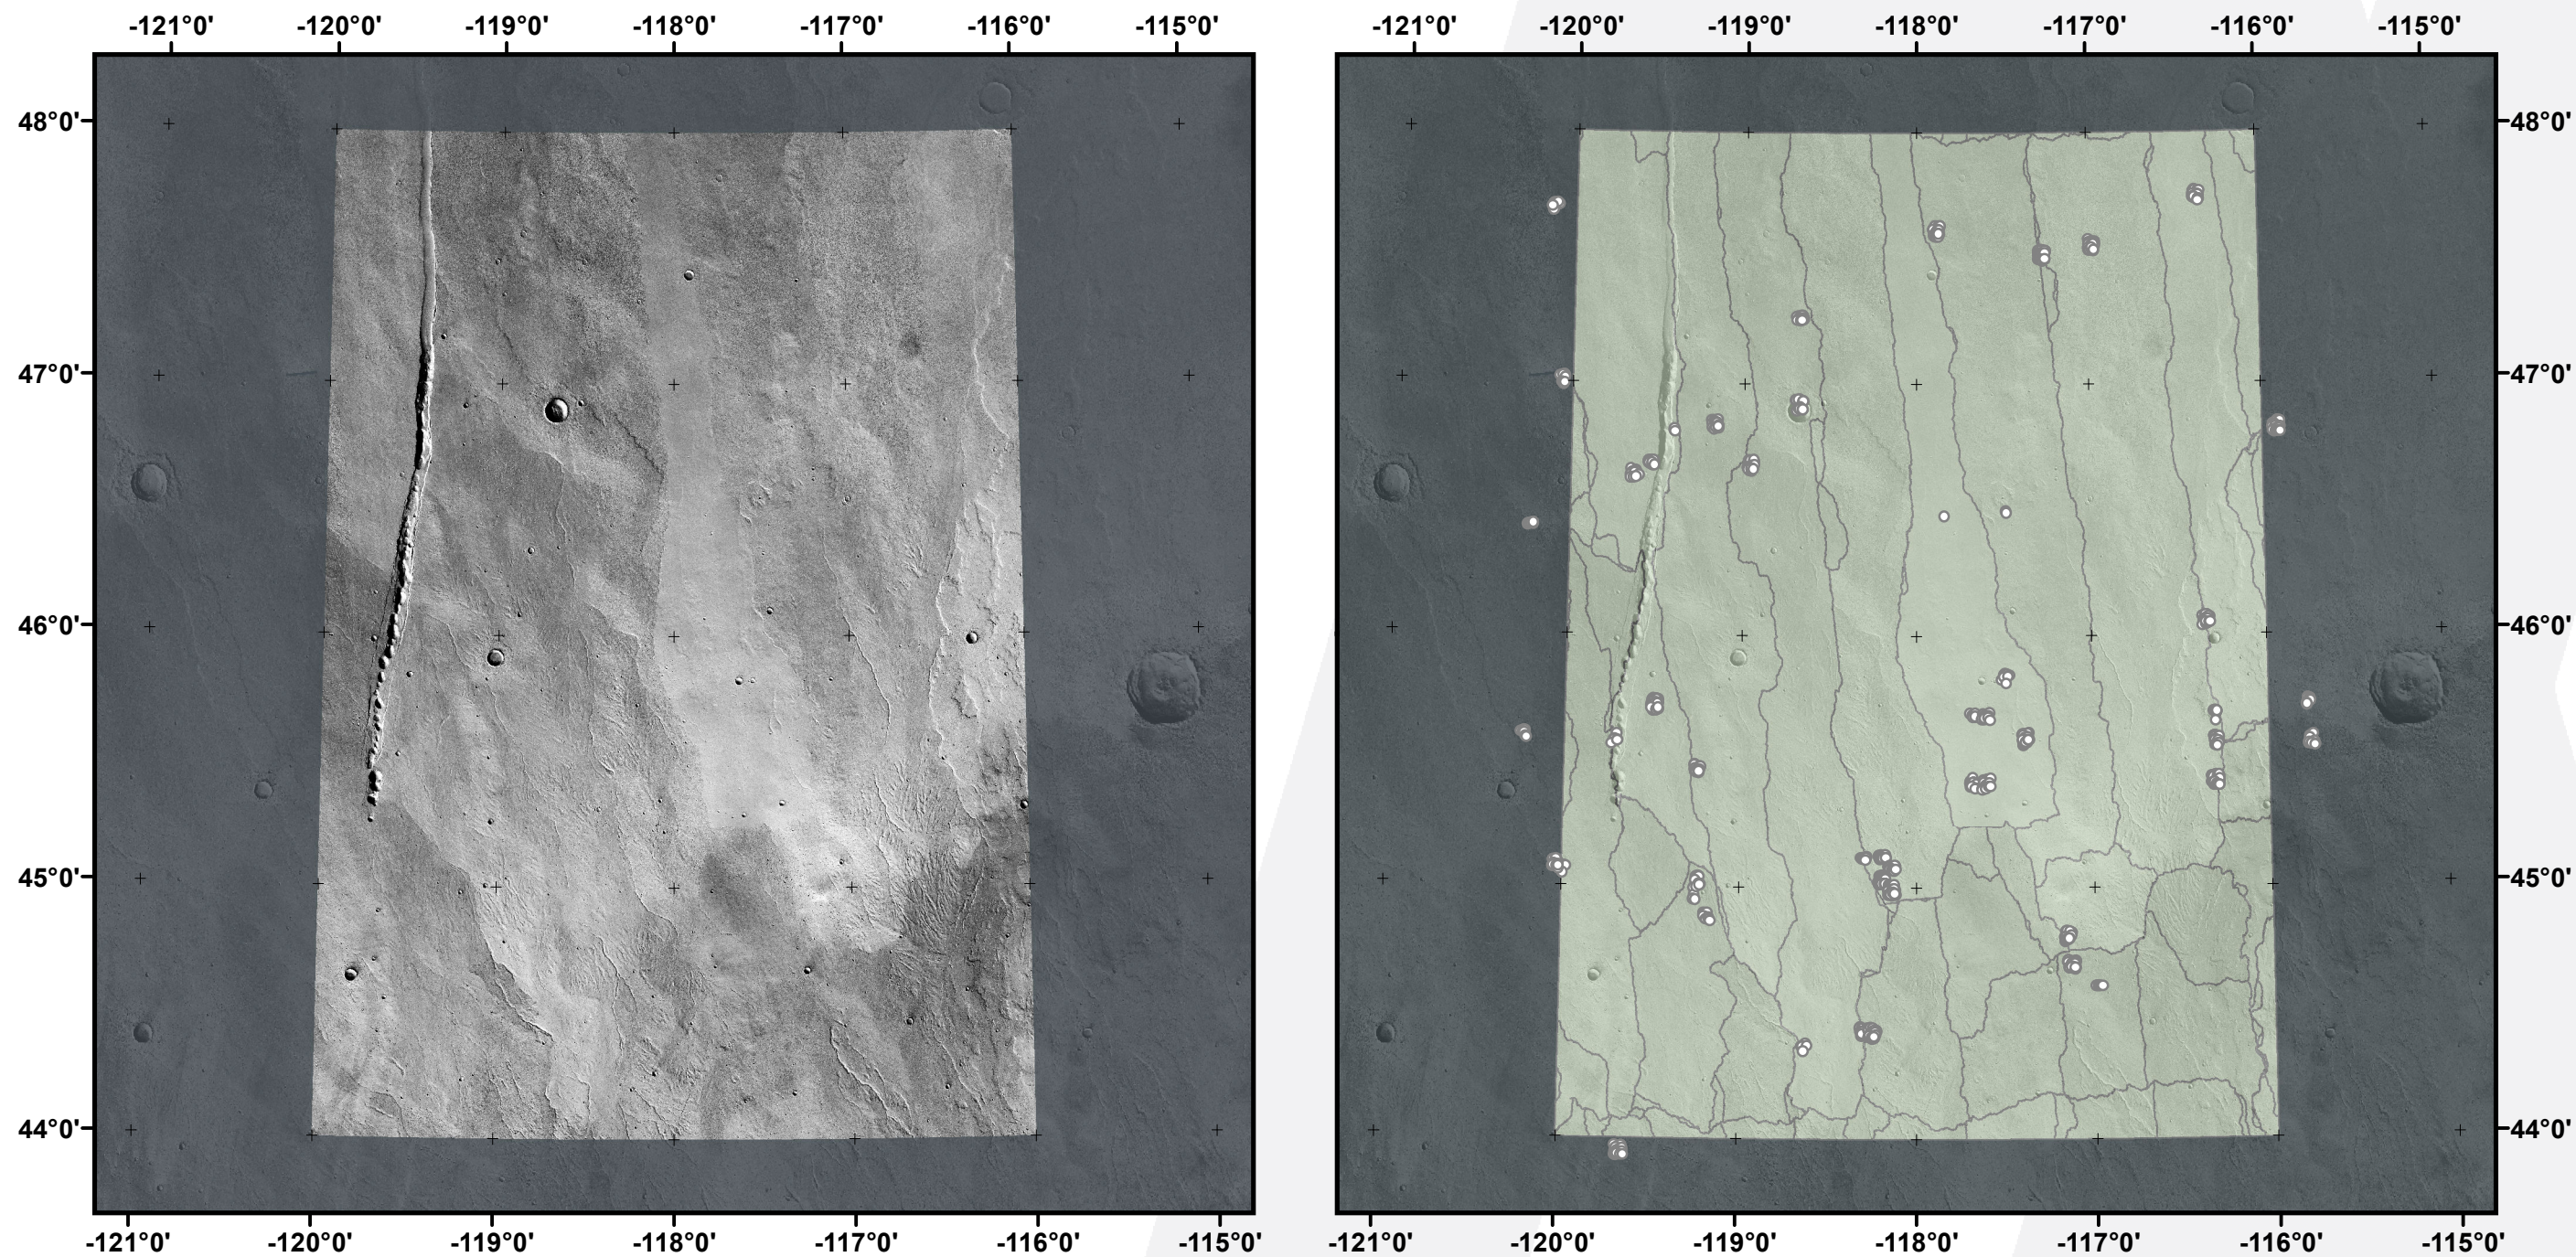

Global CTX Mosaic of Mars V. 1.0

E-120_N44

murray-lab.caltech.edu/CTX/
NASA/JPL/MSSS/Murray Lab

- Seam Map
- Image-to-Image tie-point