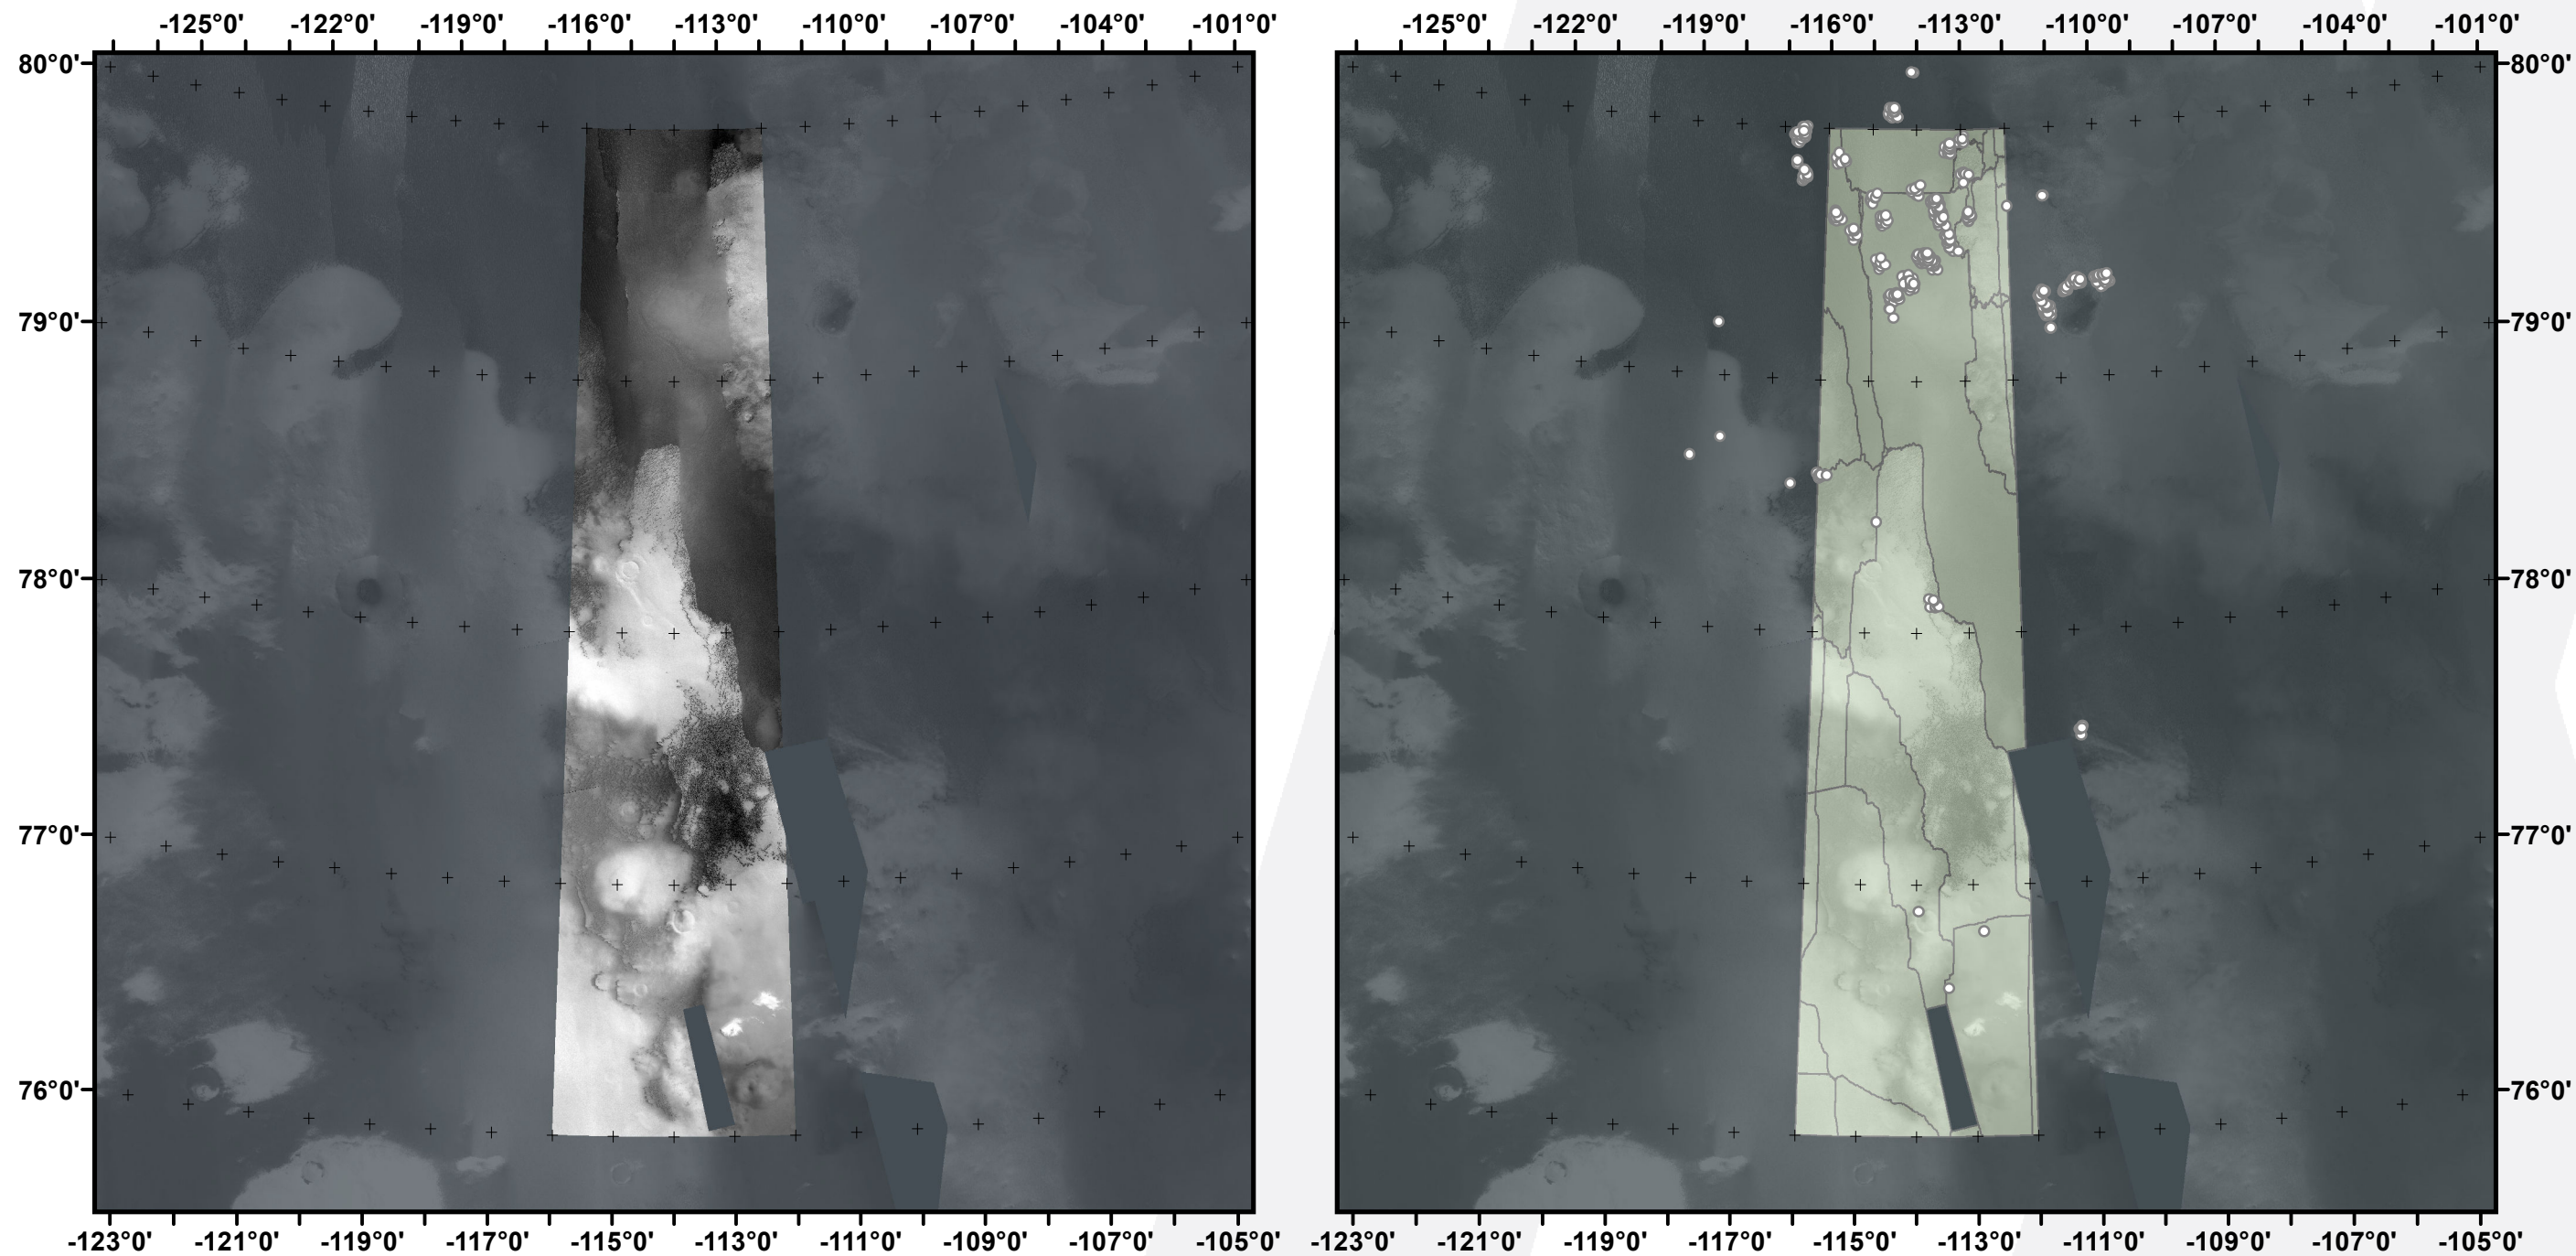

Global CTX Mosaic of Mars V. 1.0

E-116_N76

murray-lab.caltech.edu/CTX/
NASA/JPL/MSSS/Murray Lab

-  Seam Map
-  Image-to-Image tie-point