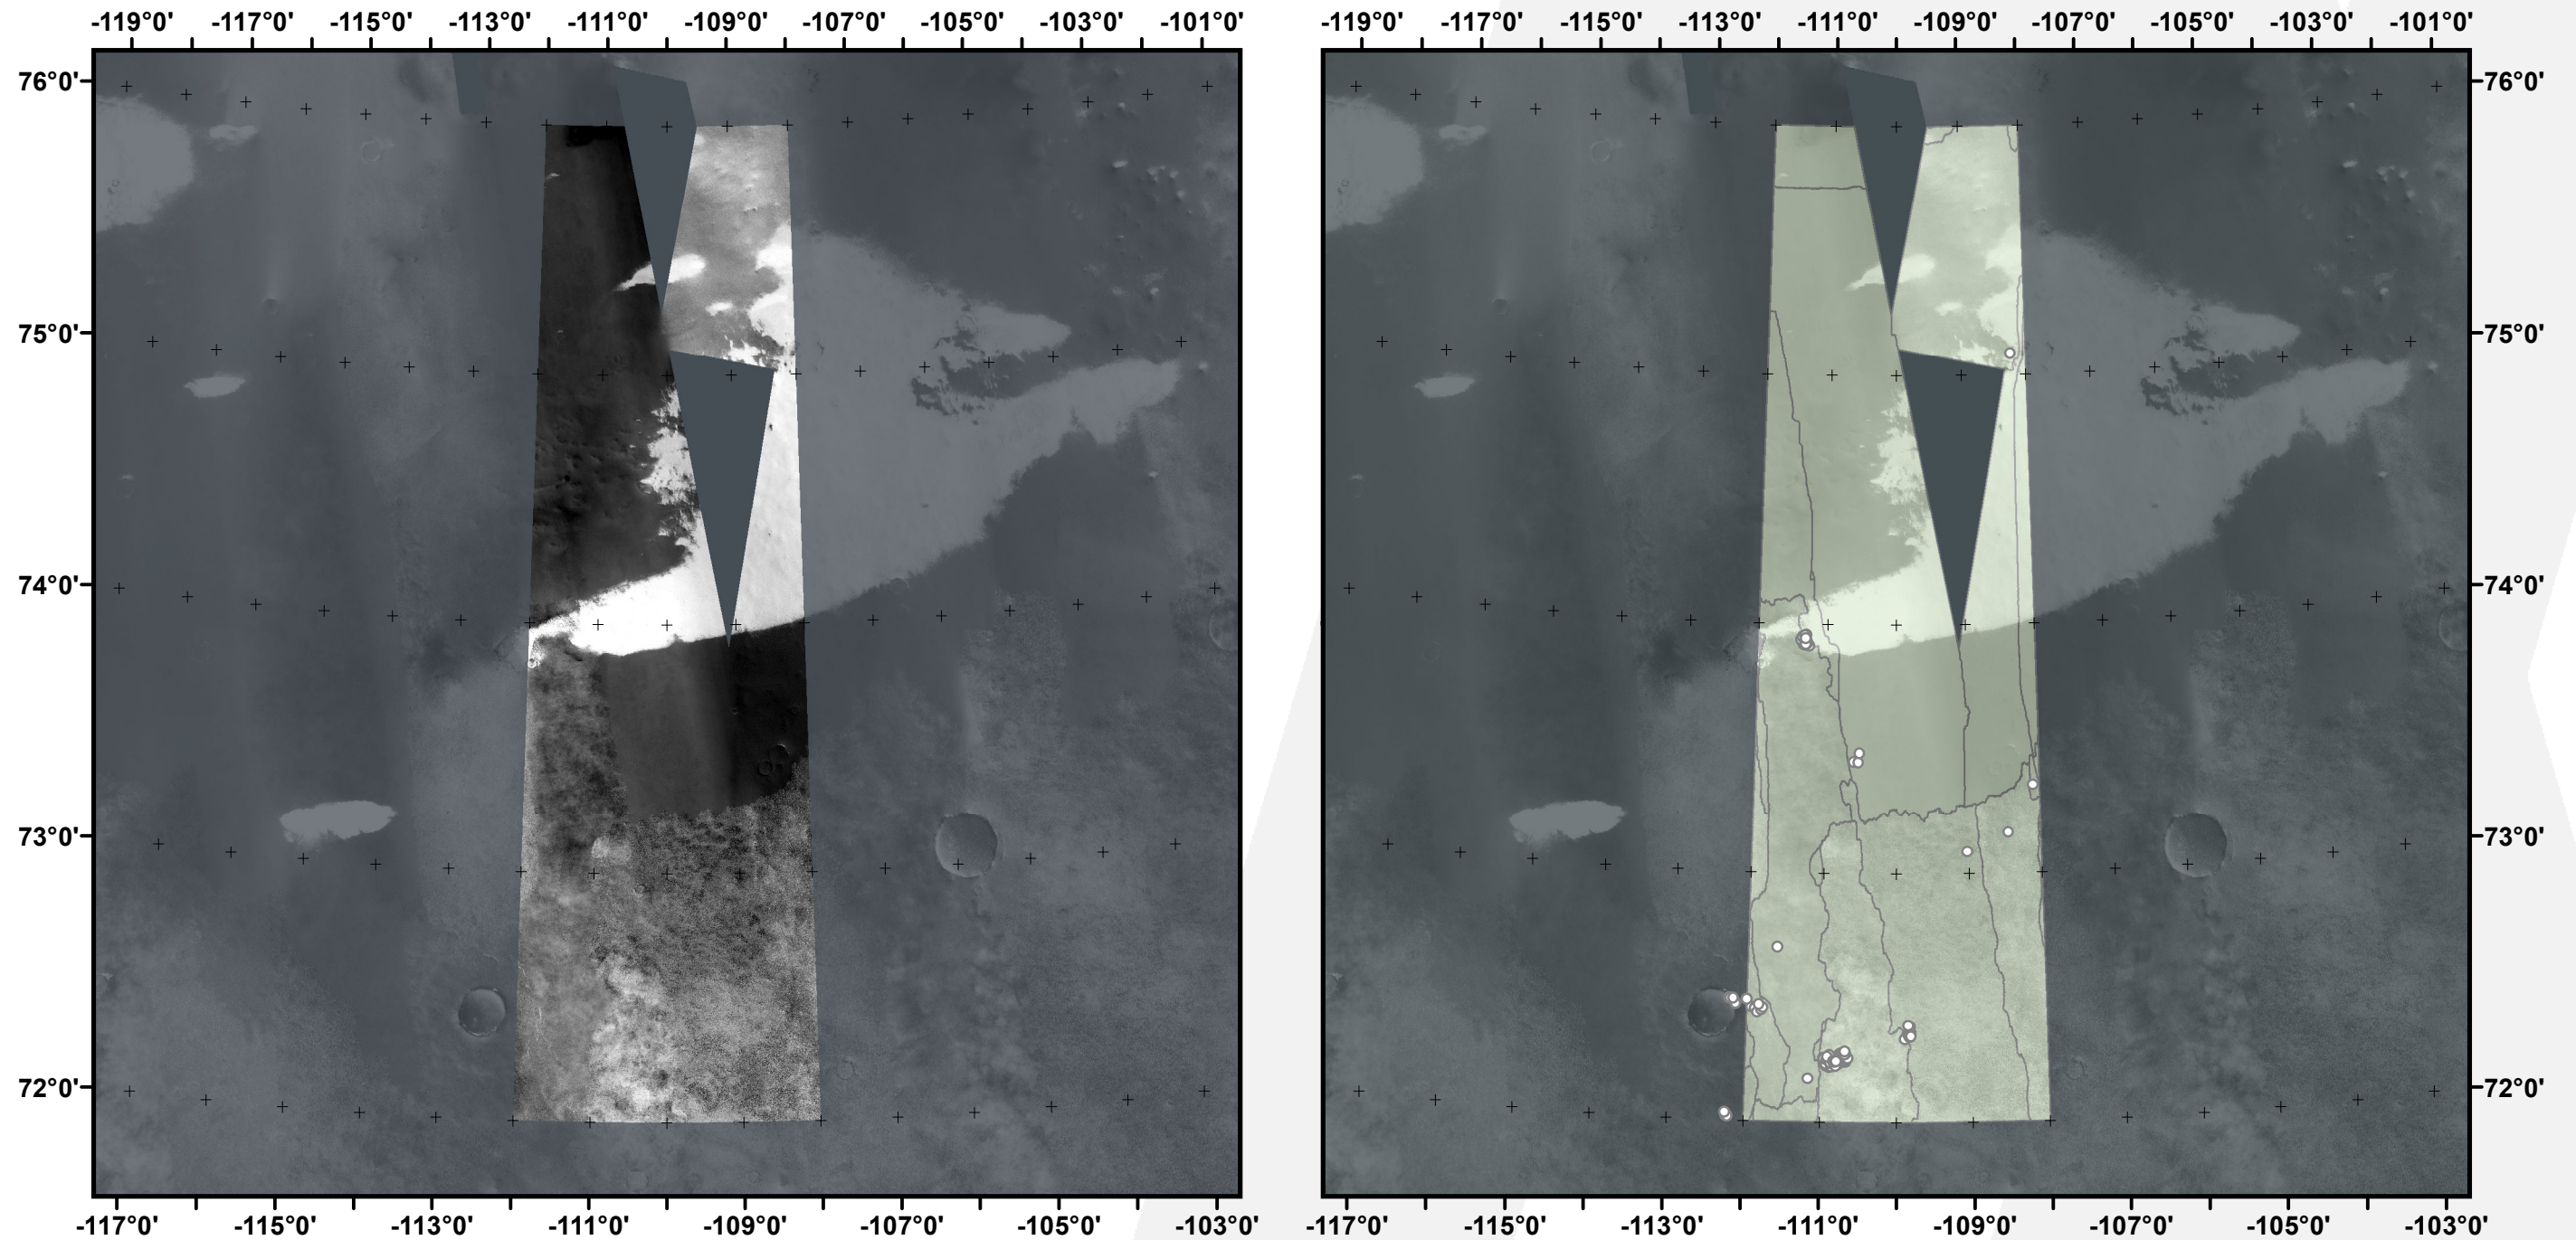

Global CTX Mosaic of Mars V. 1.0

E-112_N72

murray-lab.caltech.edu/CTX/
NASA/JPL/MSSS/Murray Lab

- Seam Map
- Image-to-Image tie-point