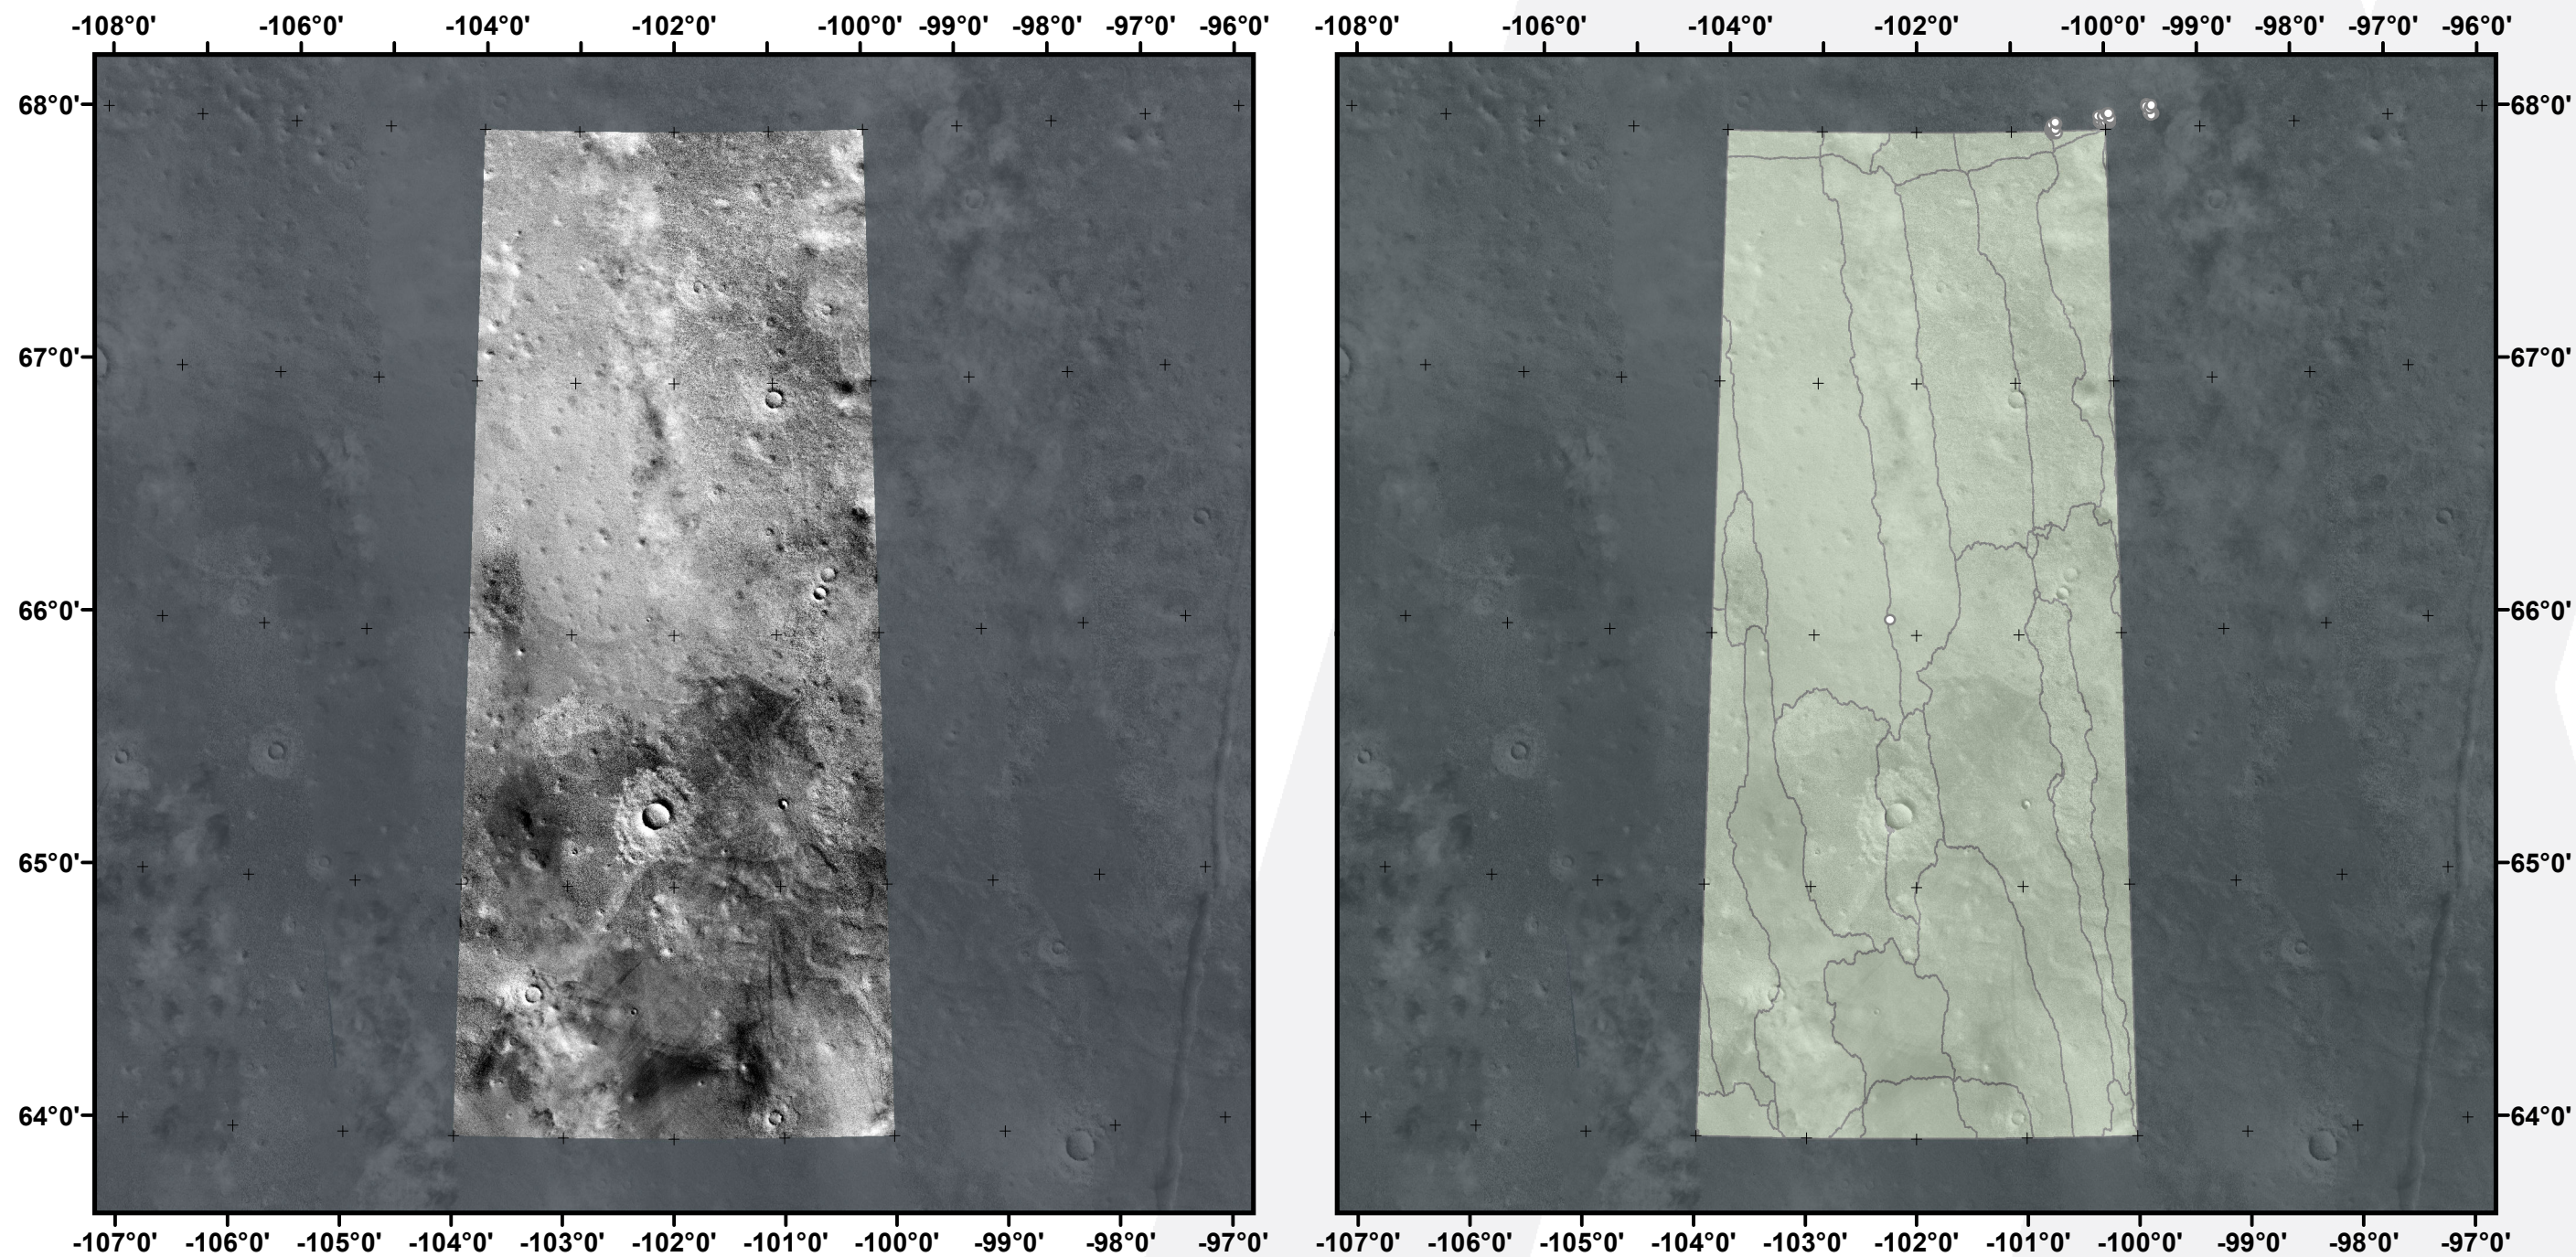

Global CTX Mosaic of Mars V. 1.0

E-104_N64

murray-lab.caltech.edu/CTX/
NASA/JPL/MSSS/Murray Lab

-  Seam Map
-  Image-to-Image tie-point