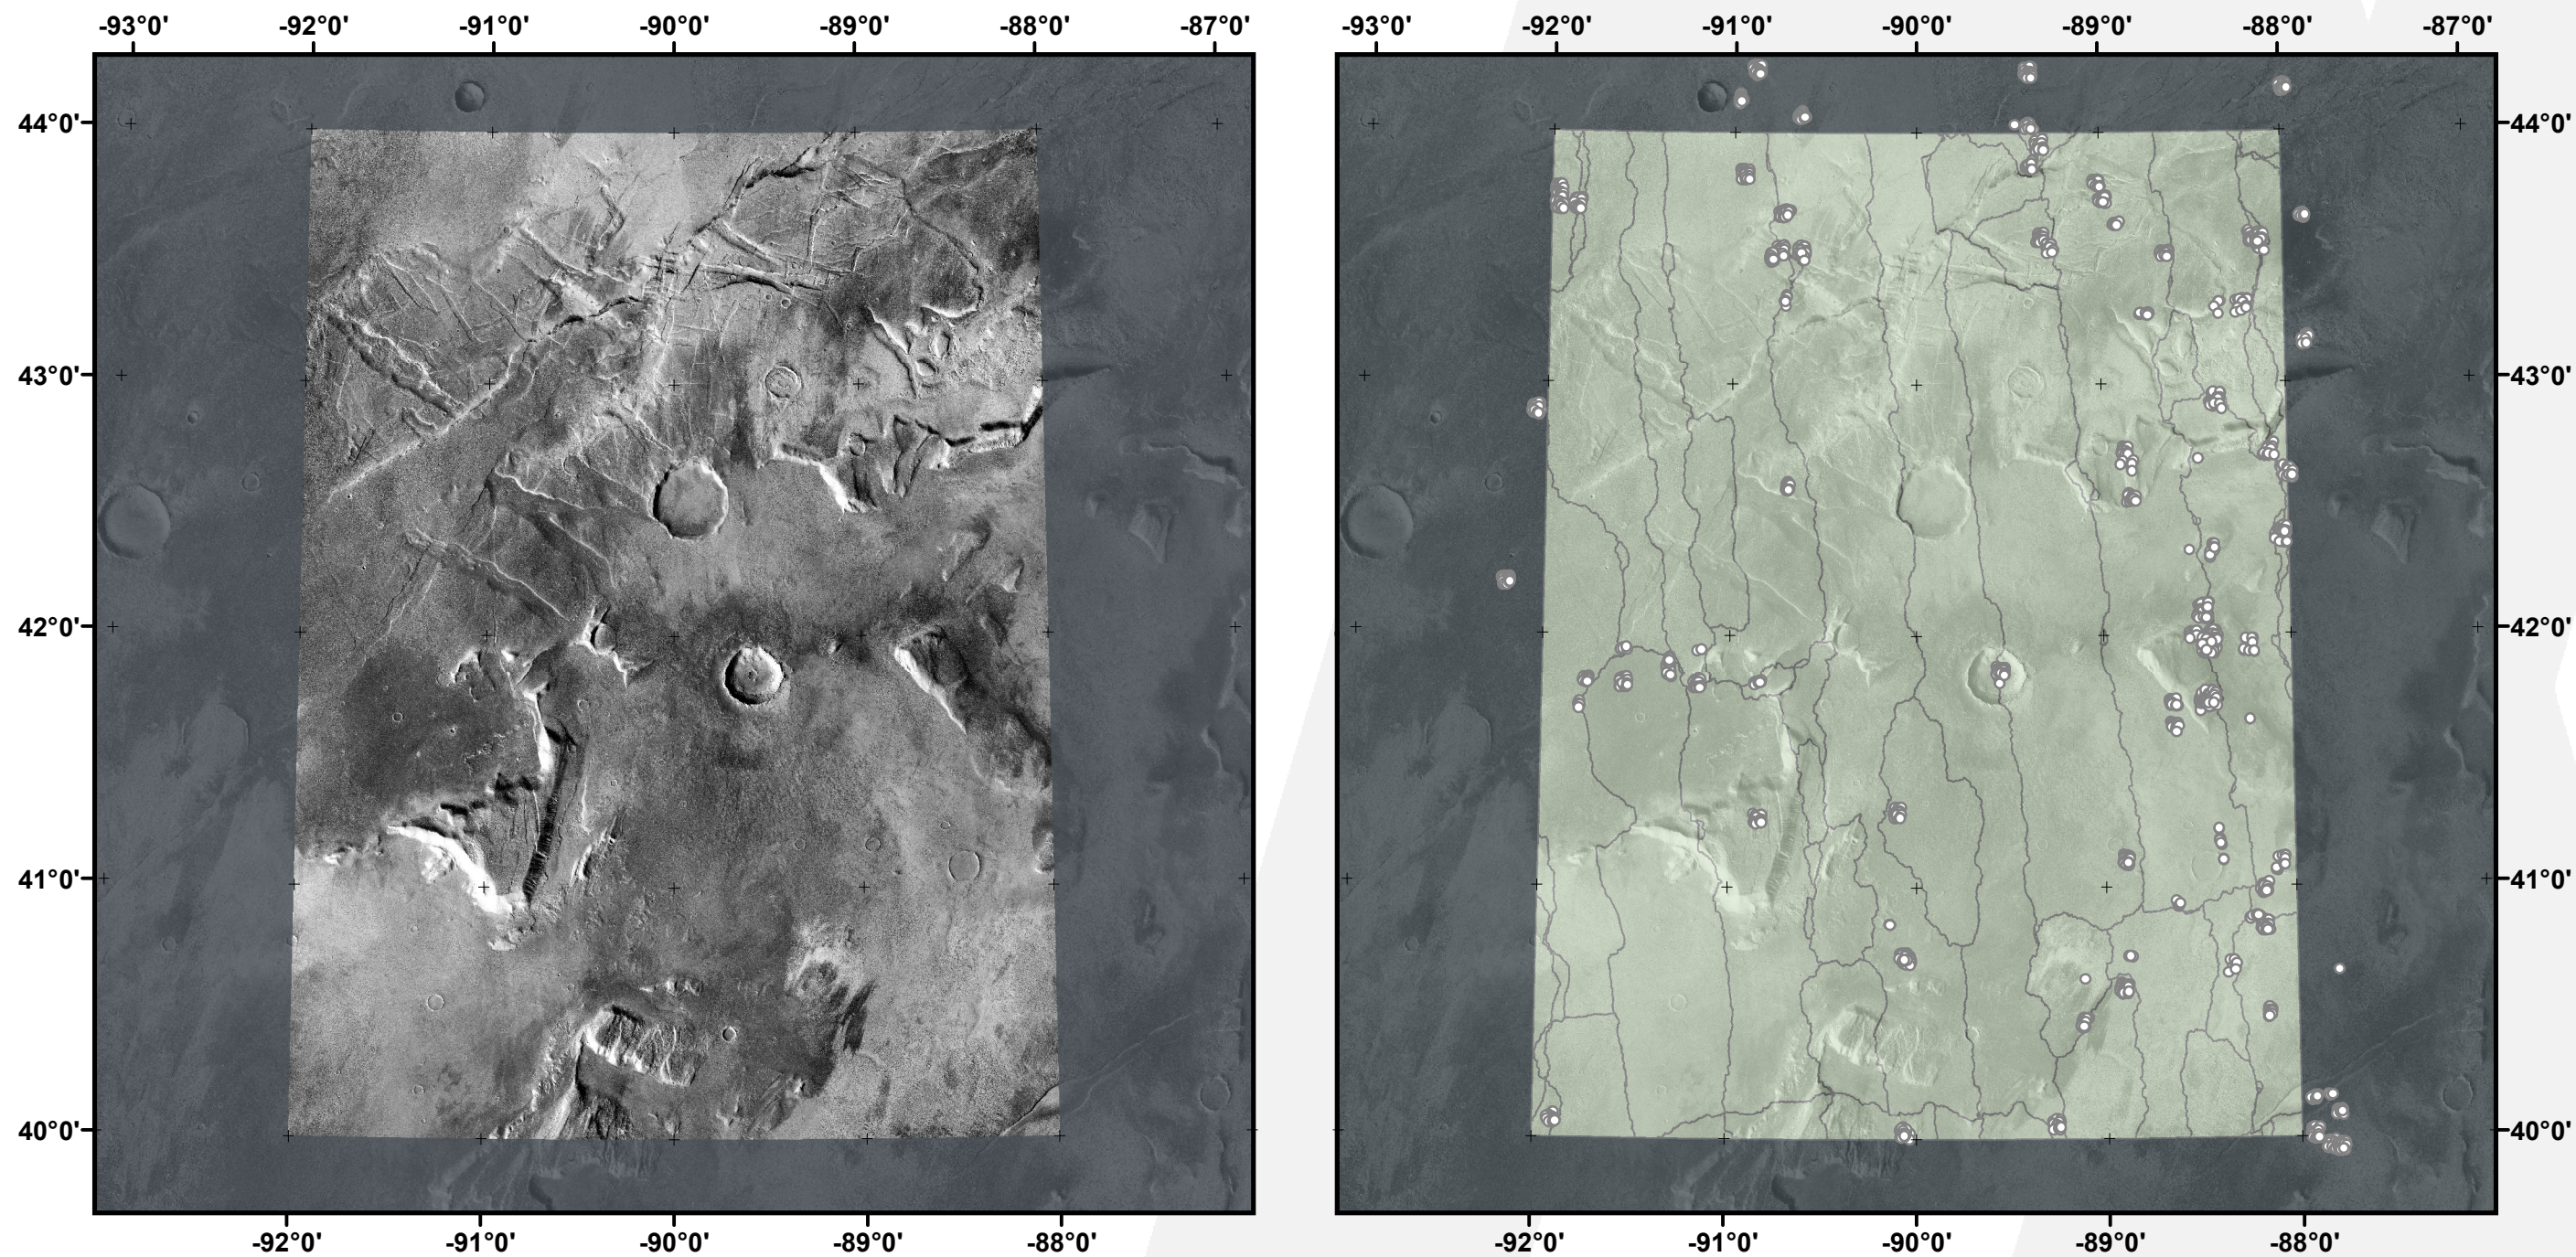

Global CTX Mosaic of Mars V. 1.0

E-092_N40

murray-lab.caltech.edu/CTX/
NASA/JPL/MSSS/Murray Lab

- Seam Map
- Image-to-Image tie-point