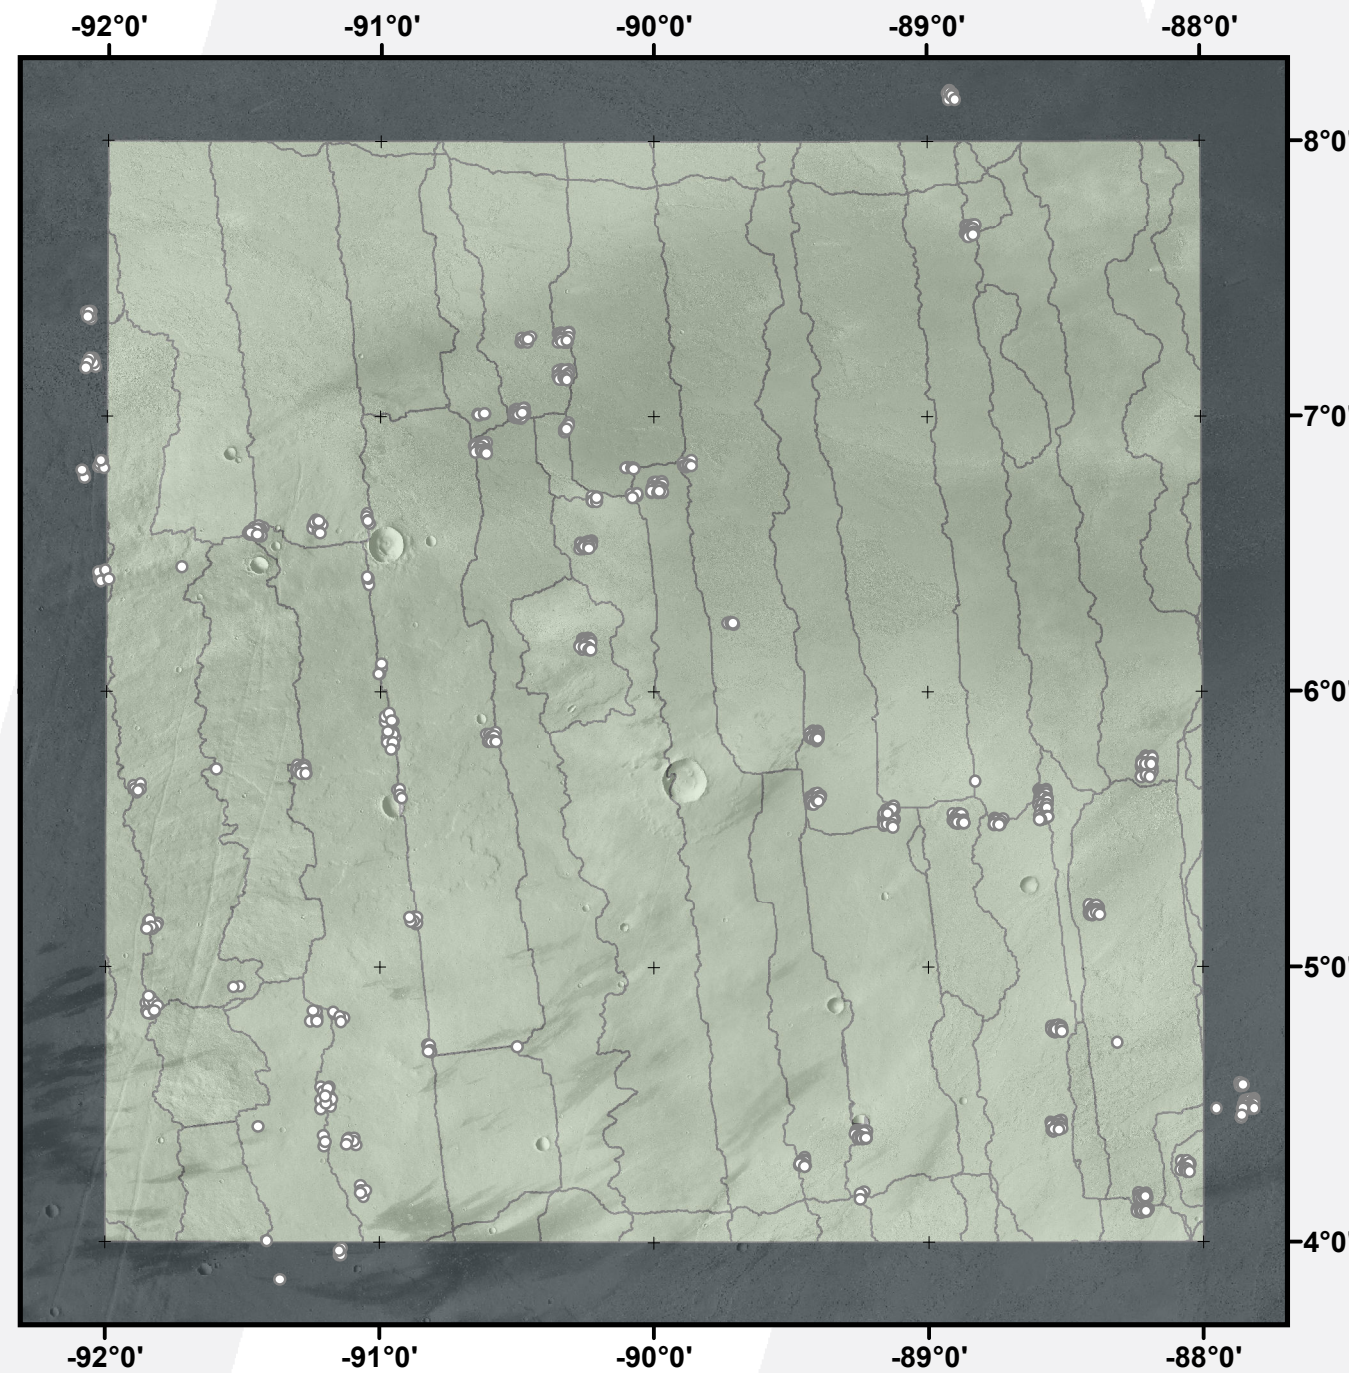

Global CTX Mosaic of Mars V. 1.0

E-092_N04

murray-lab.caltech.edu/CTX/
NASA/JPL/MSSS/Murray Lab

-  Seam Map
-  Image-to-Image tie-point