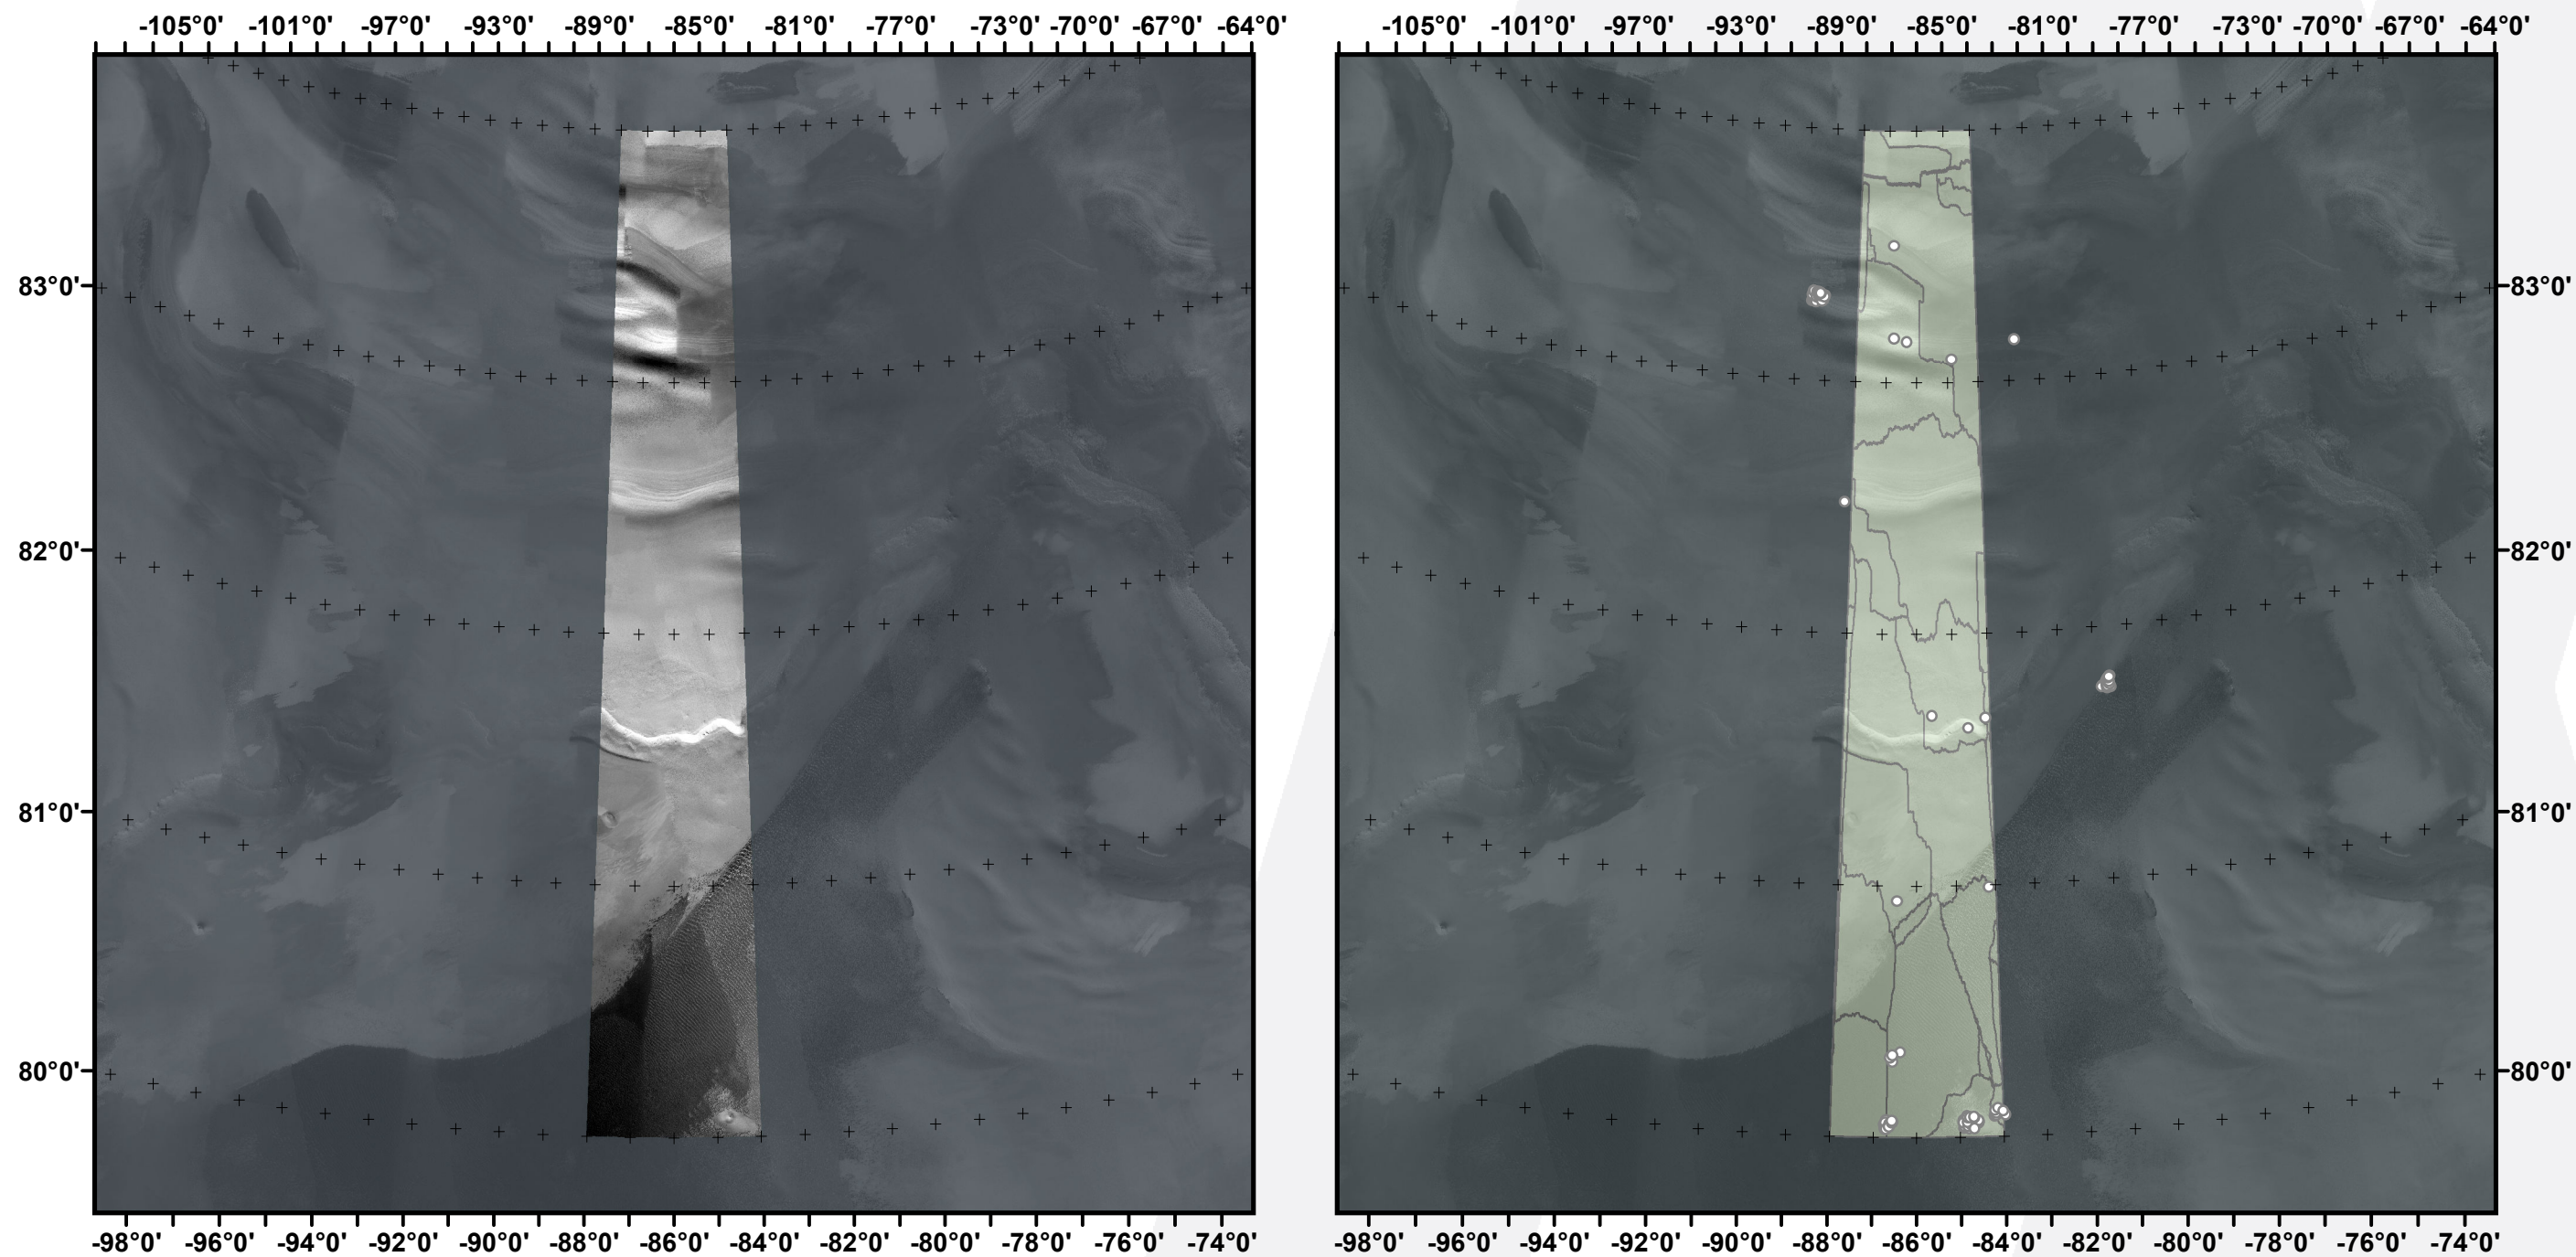

Global CTX Mosaic of Mars V. 1.0

E-088_N80

murray-lab.caltech.edu/CTX/
NASA/JPL/MSSS/Murray Lab

- Seam Map
- Image-to-Image tie-point