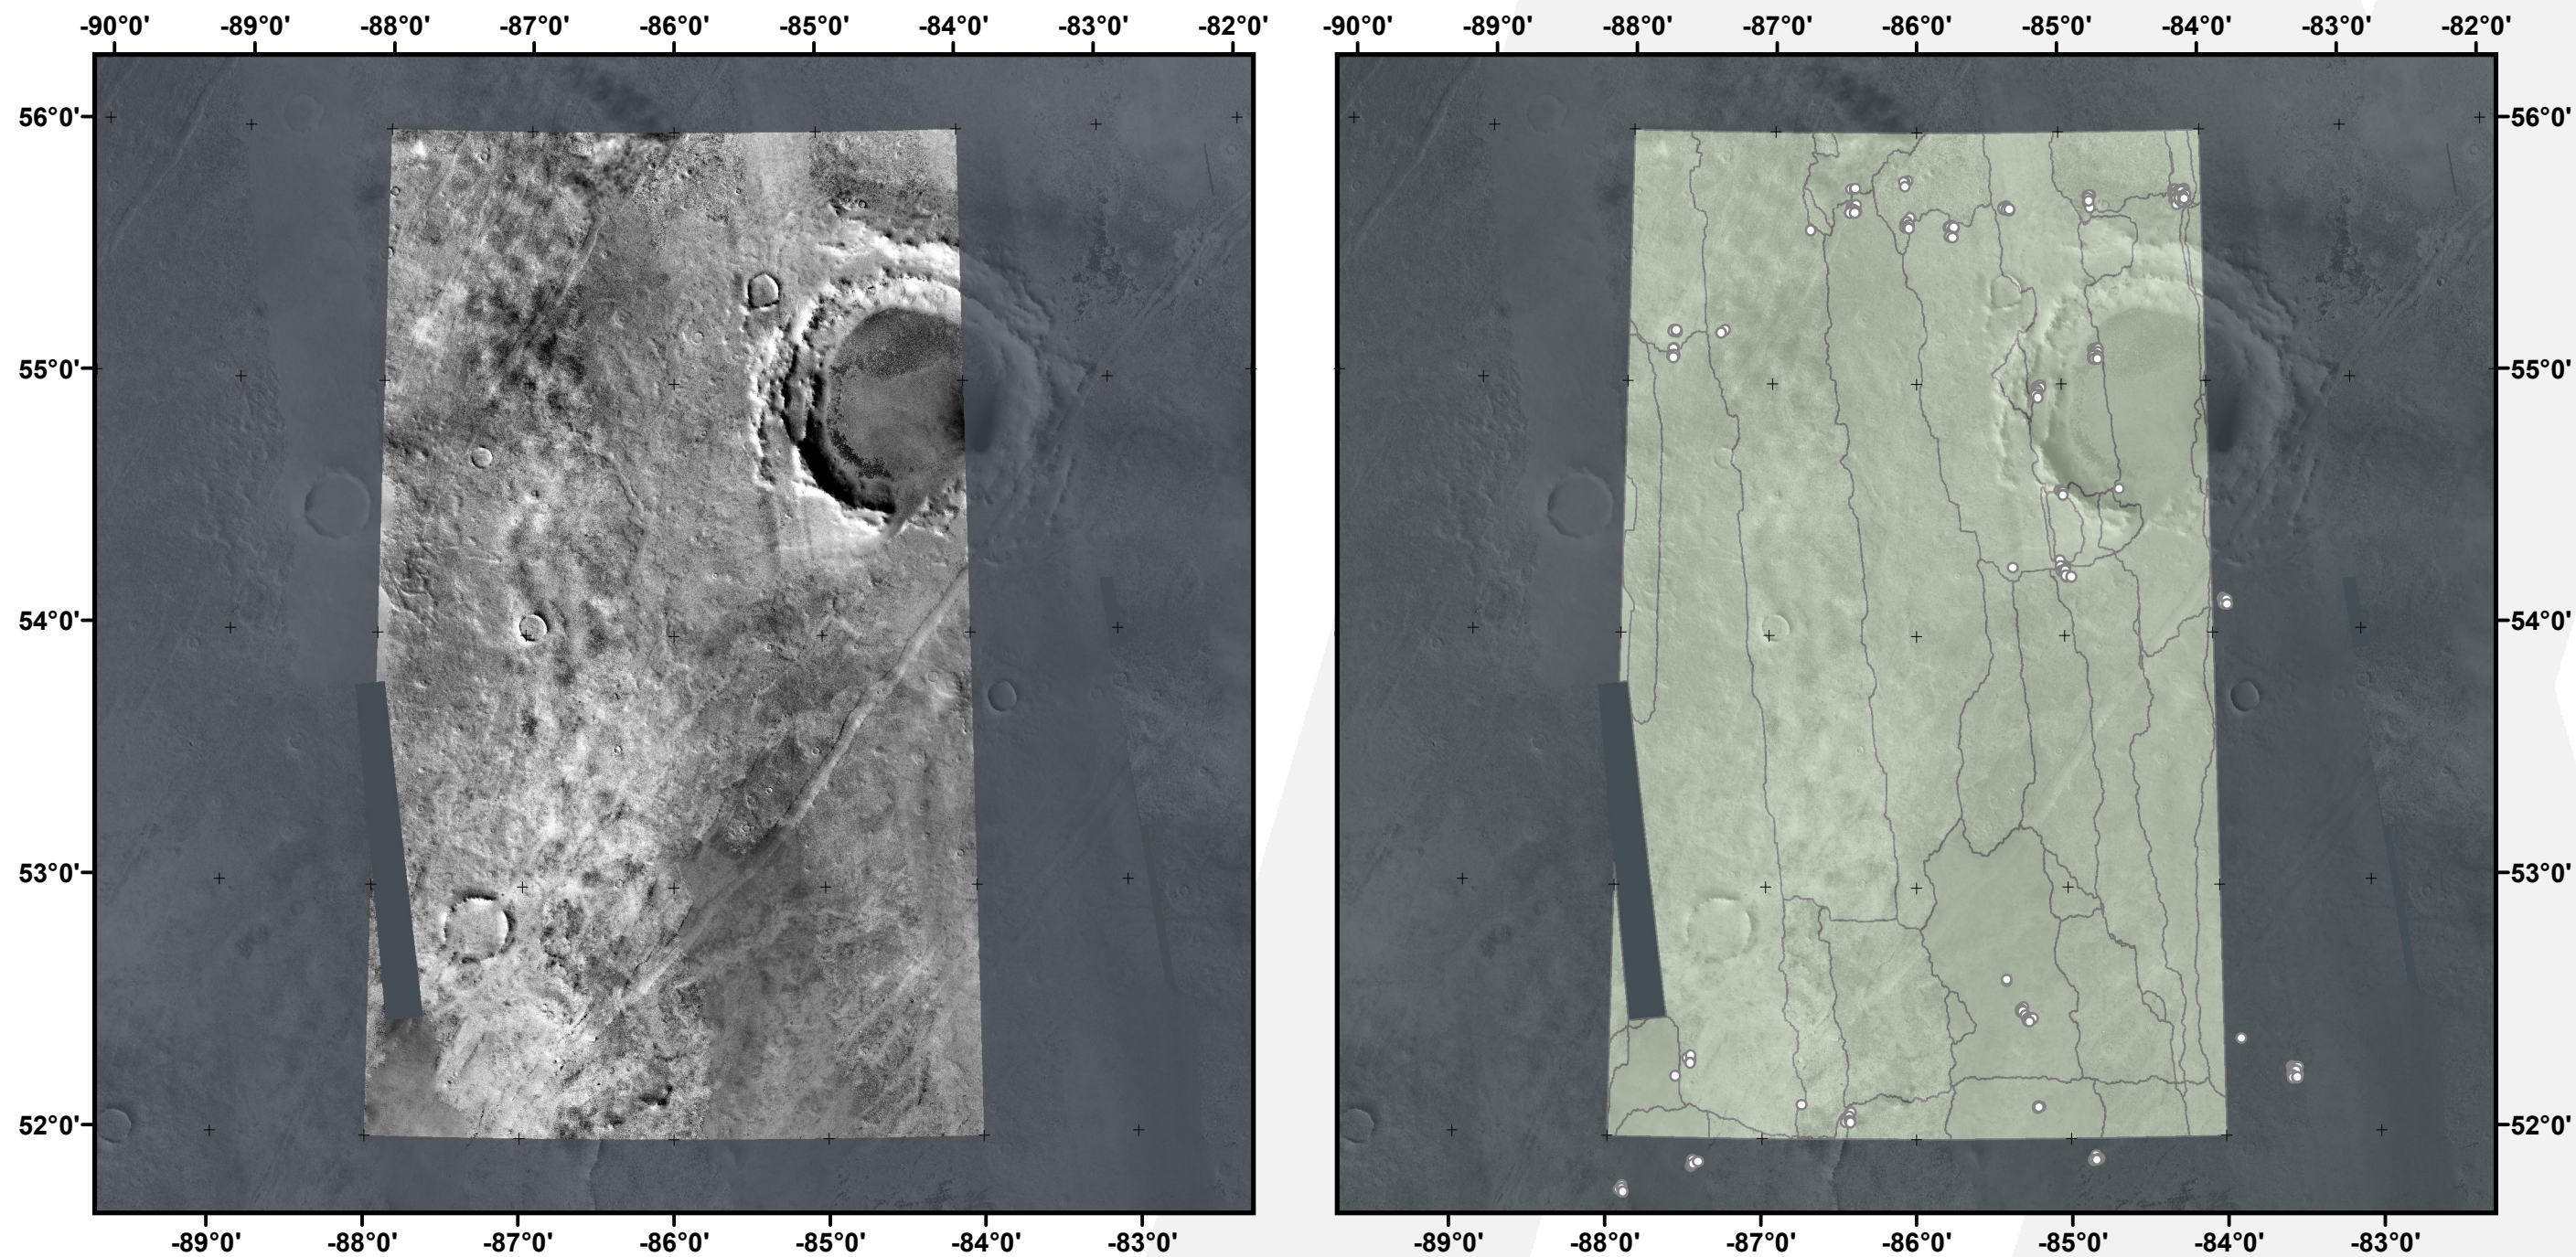

Global CTX Mosaic of Mars V. 1.0

E-088_N52

murray-lab.caltech.edu/CTX/
NASA/JPL/MSSS/Murray Lab