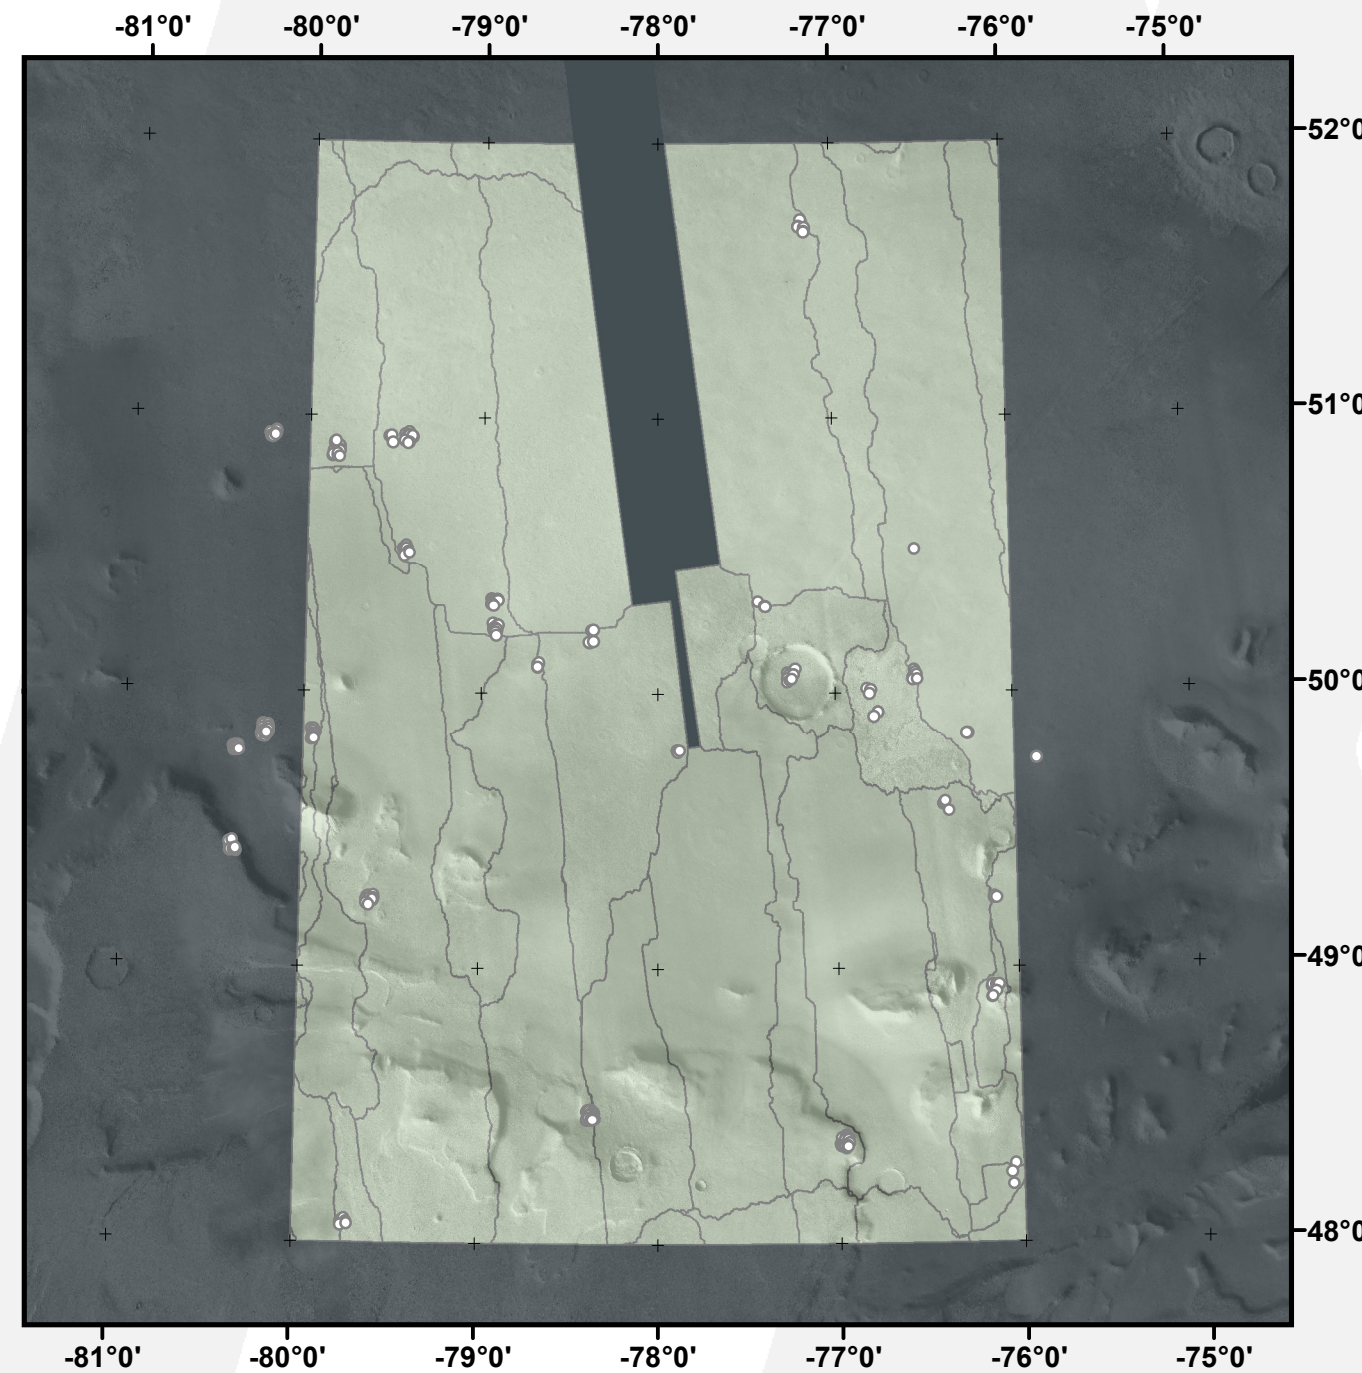

Global CTX Mosaic of Mars V. 1.0

E-080_N48

murray-lab.caltech.edu/CTX/
NASA/JPL/MSSS/Murray Lab

-  Seam Map
-  Image-to-Image tie-point