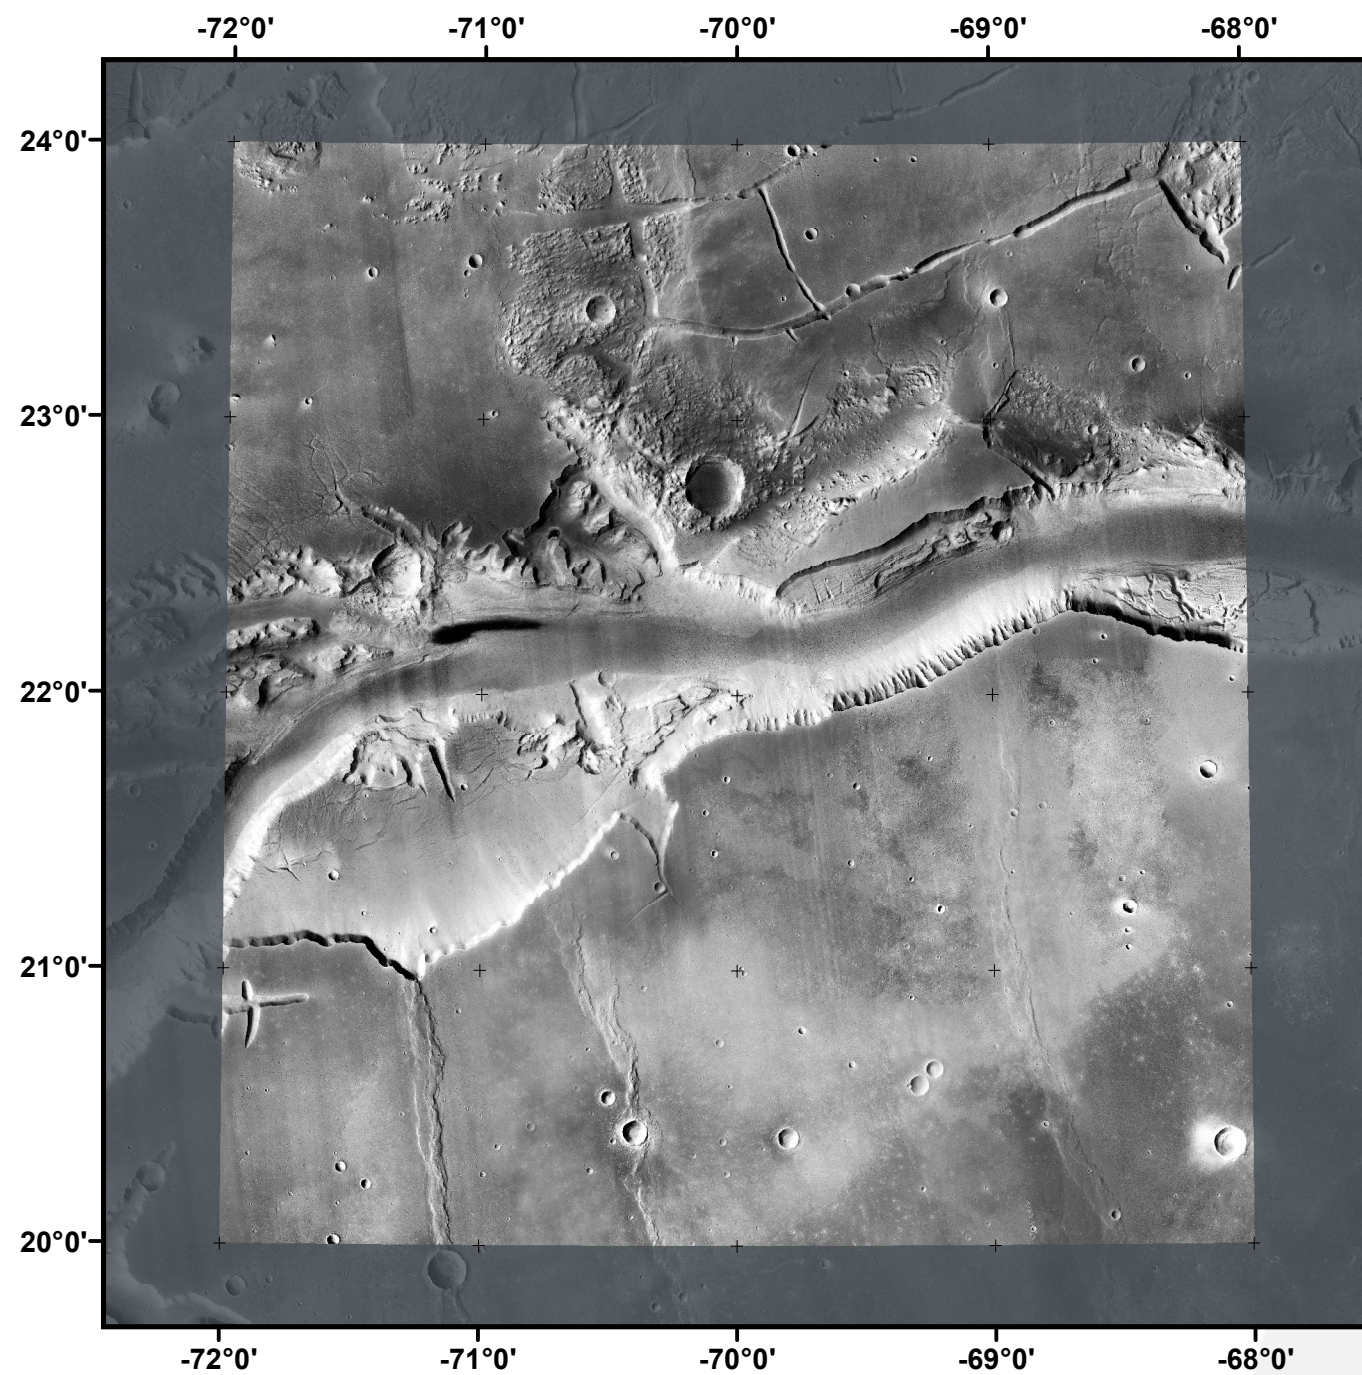

Global CTX Mosaic of Mars V. 1.0

E-072_N20

murray-lab.caltech.edu/CTX/
NASA/JPL/MSSS/Murray Lab

- Seam Map
- Image-to-Image tie-point