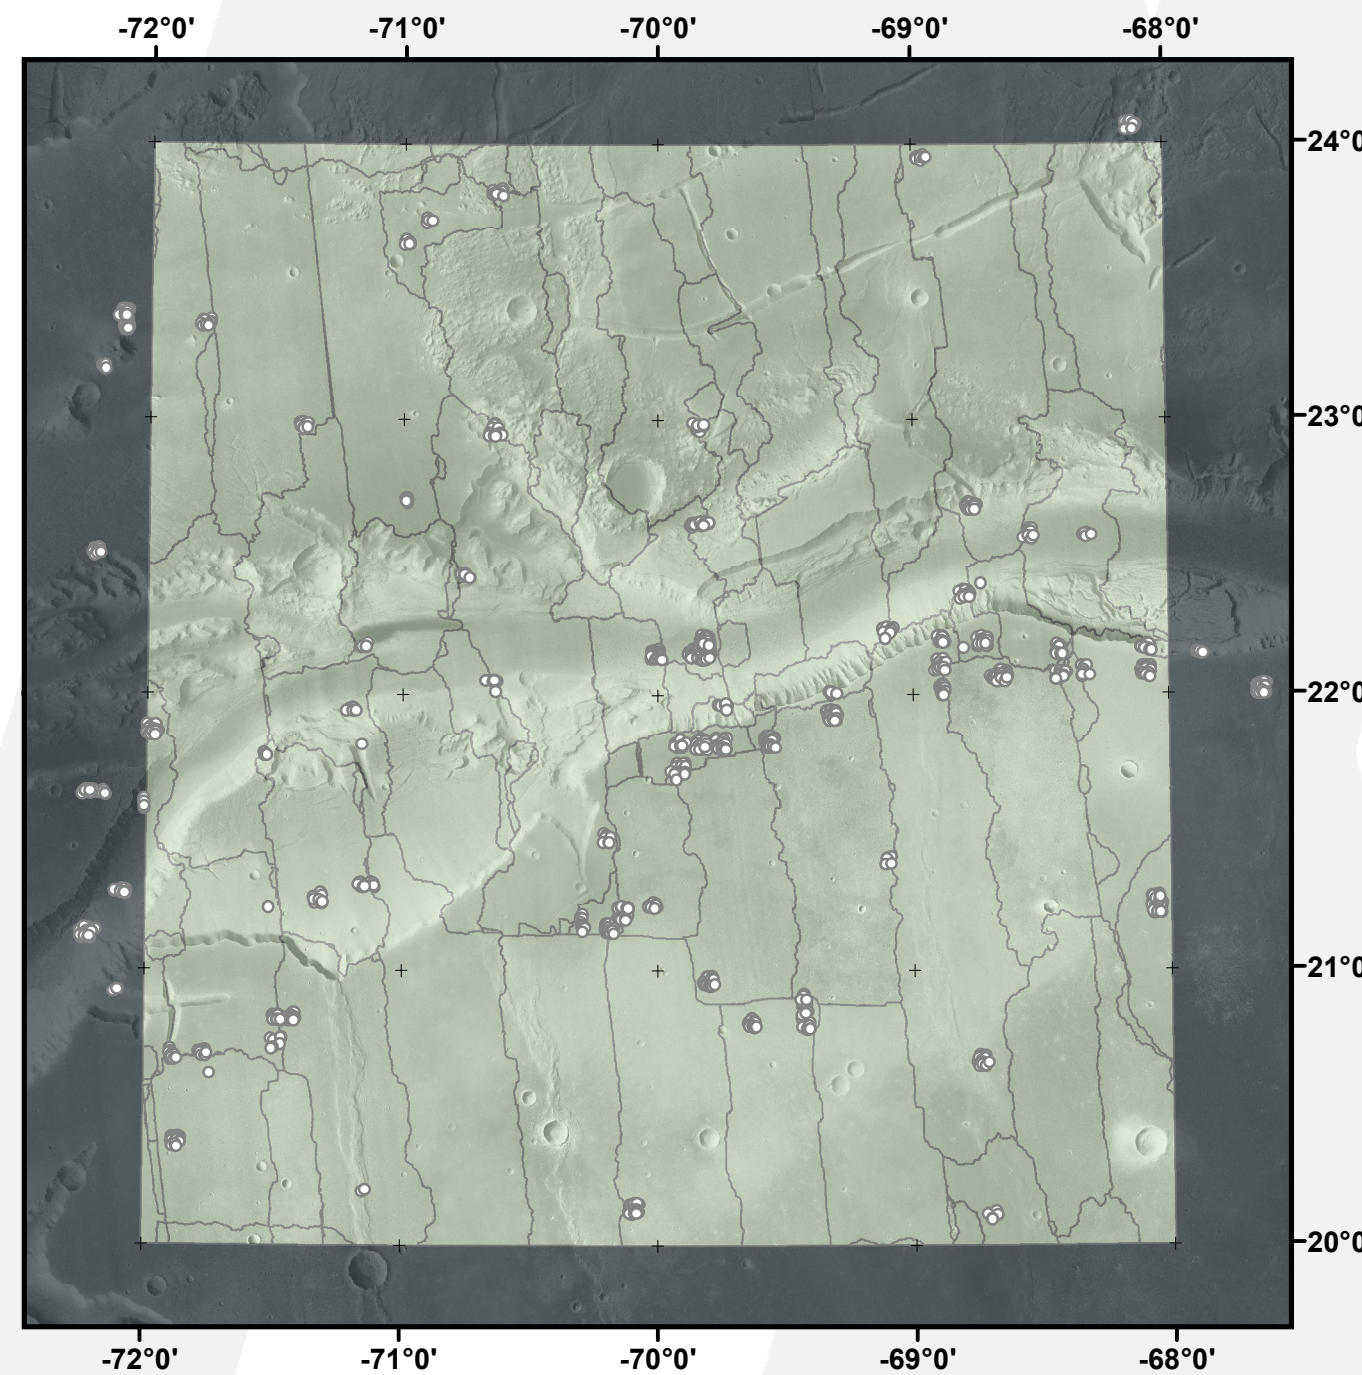

Global CTX Mosaic of Mars V. 1.0

E-072_N20

murray-lab.caltech.edu/CTX/
NASA/JPL/MSSS/Murray Lab

- Seam Map
- Image-to-Image tie-point