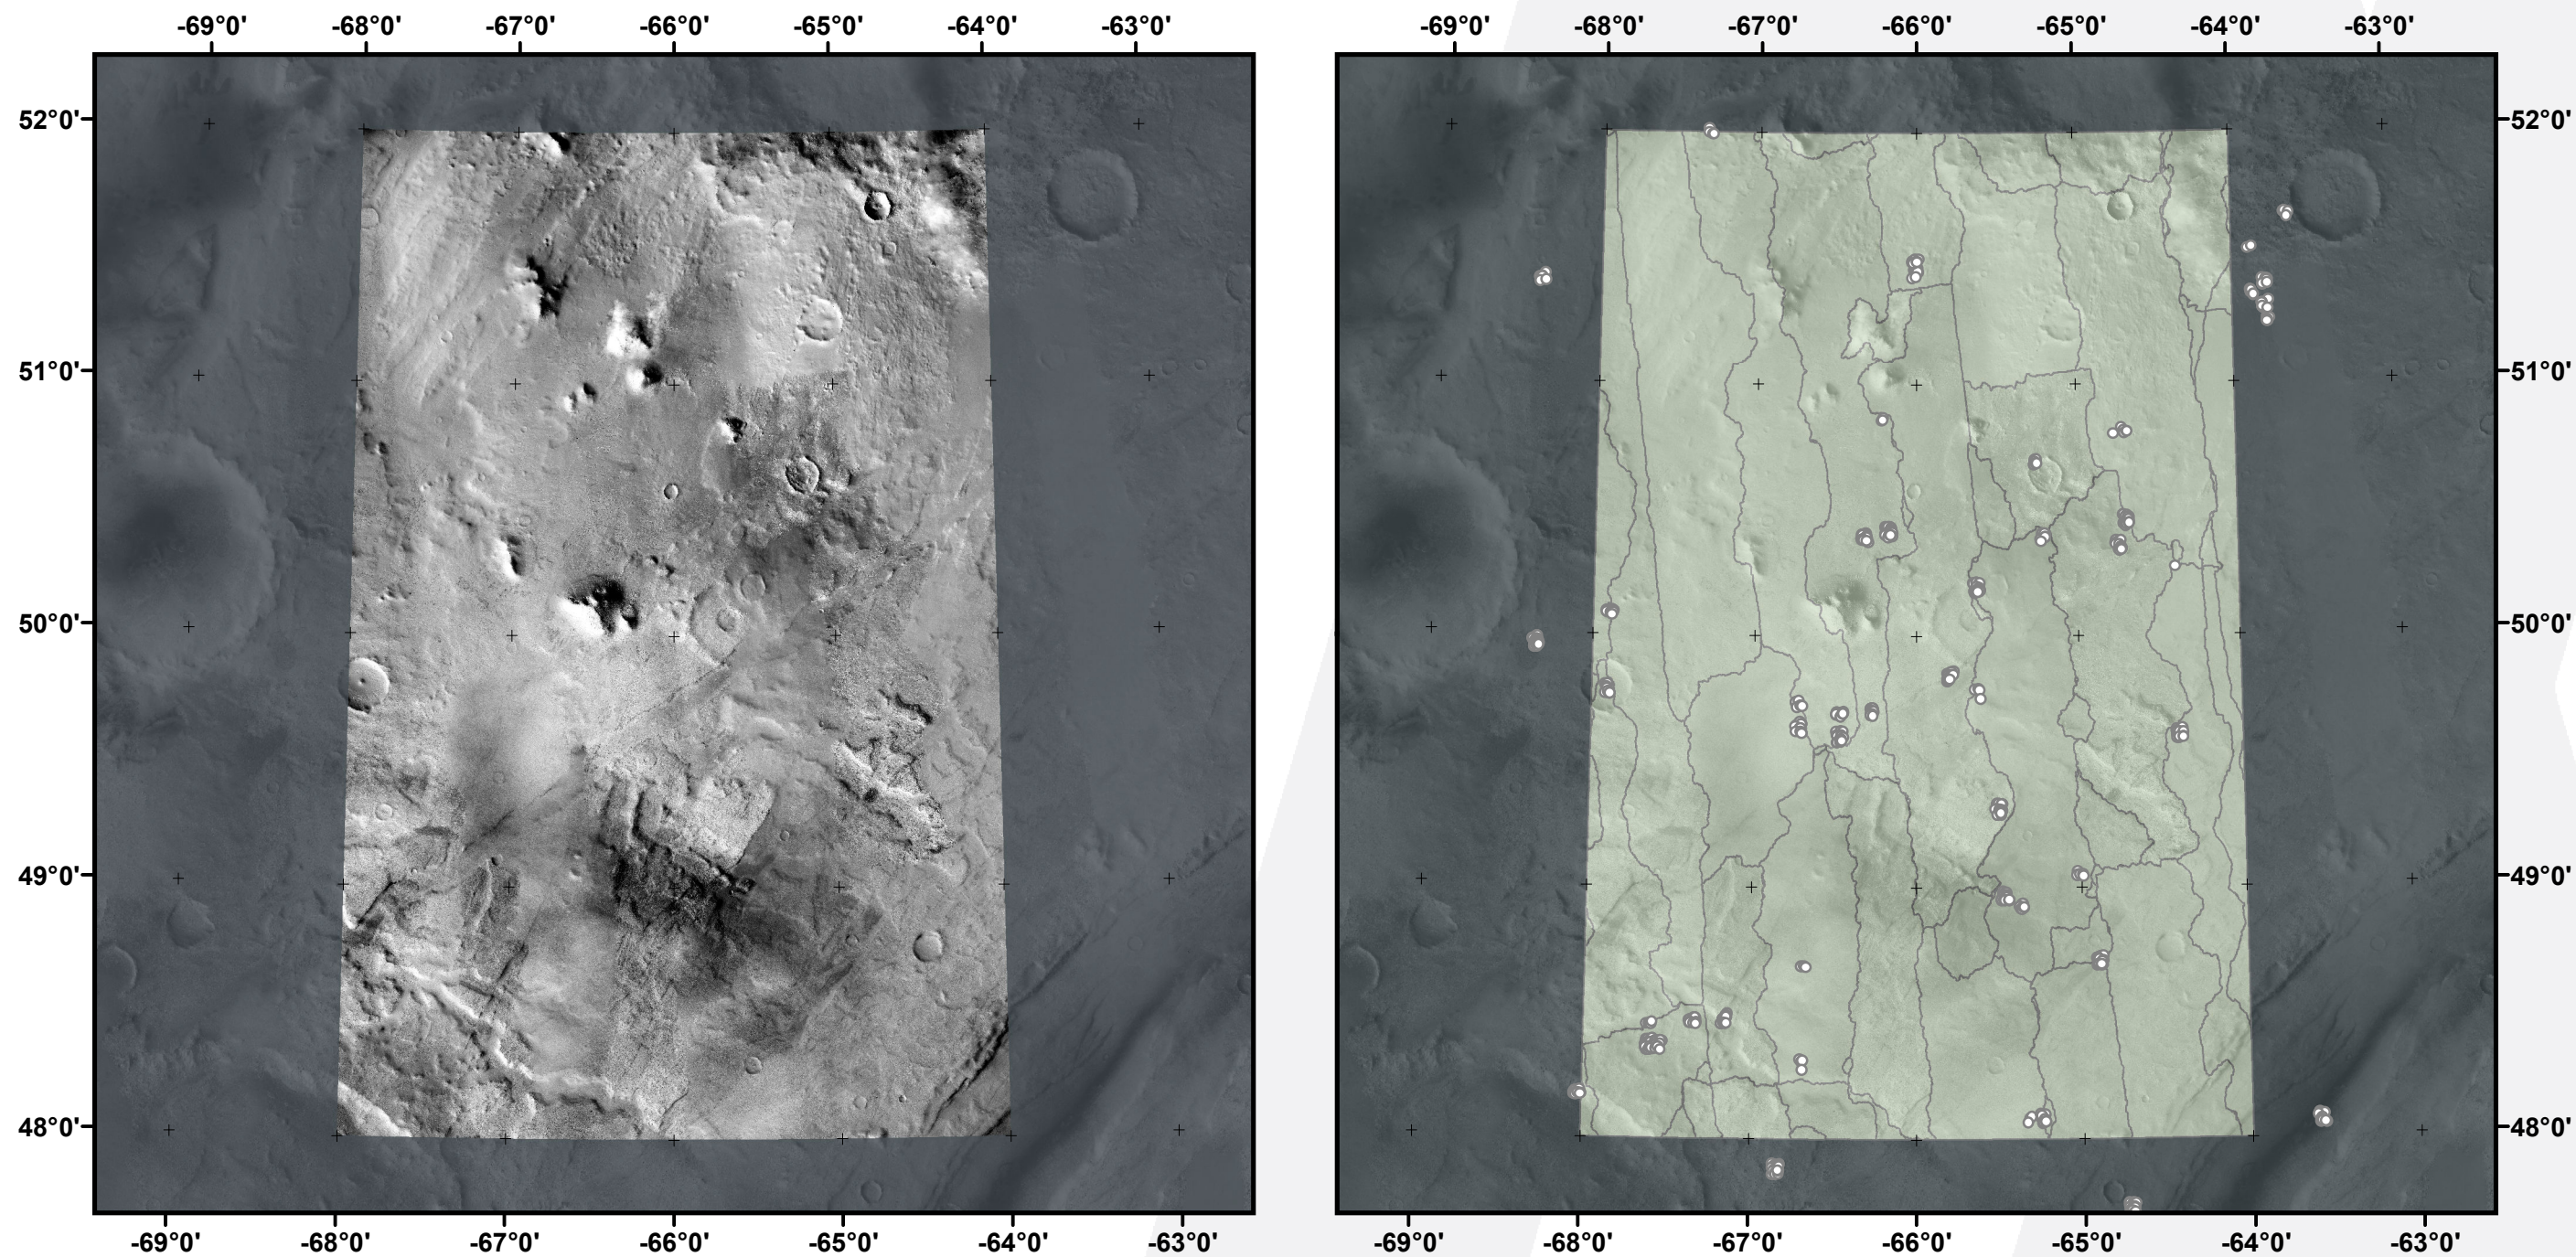

Global CTX Mosaic of Mars V. 1.0

E-068_N48

murray-lab.caltech.edu/CTX/
NASA/JPL/MSSS/Murray Lab

- Seam Map
- Image-to-Image tie-point