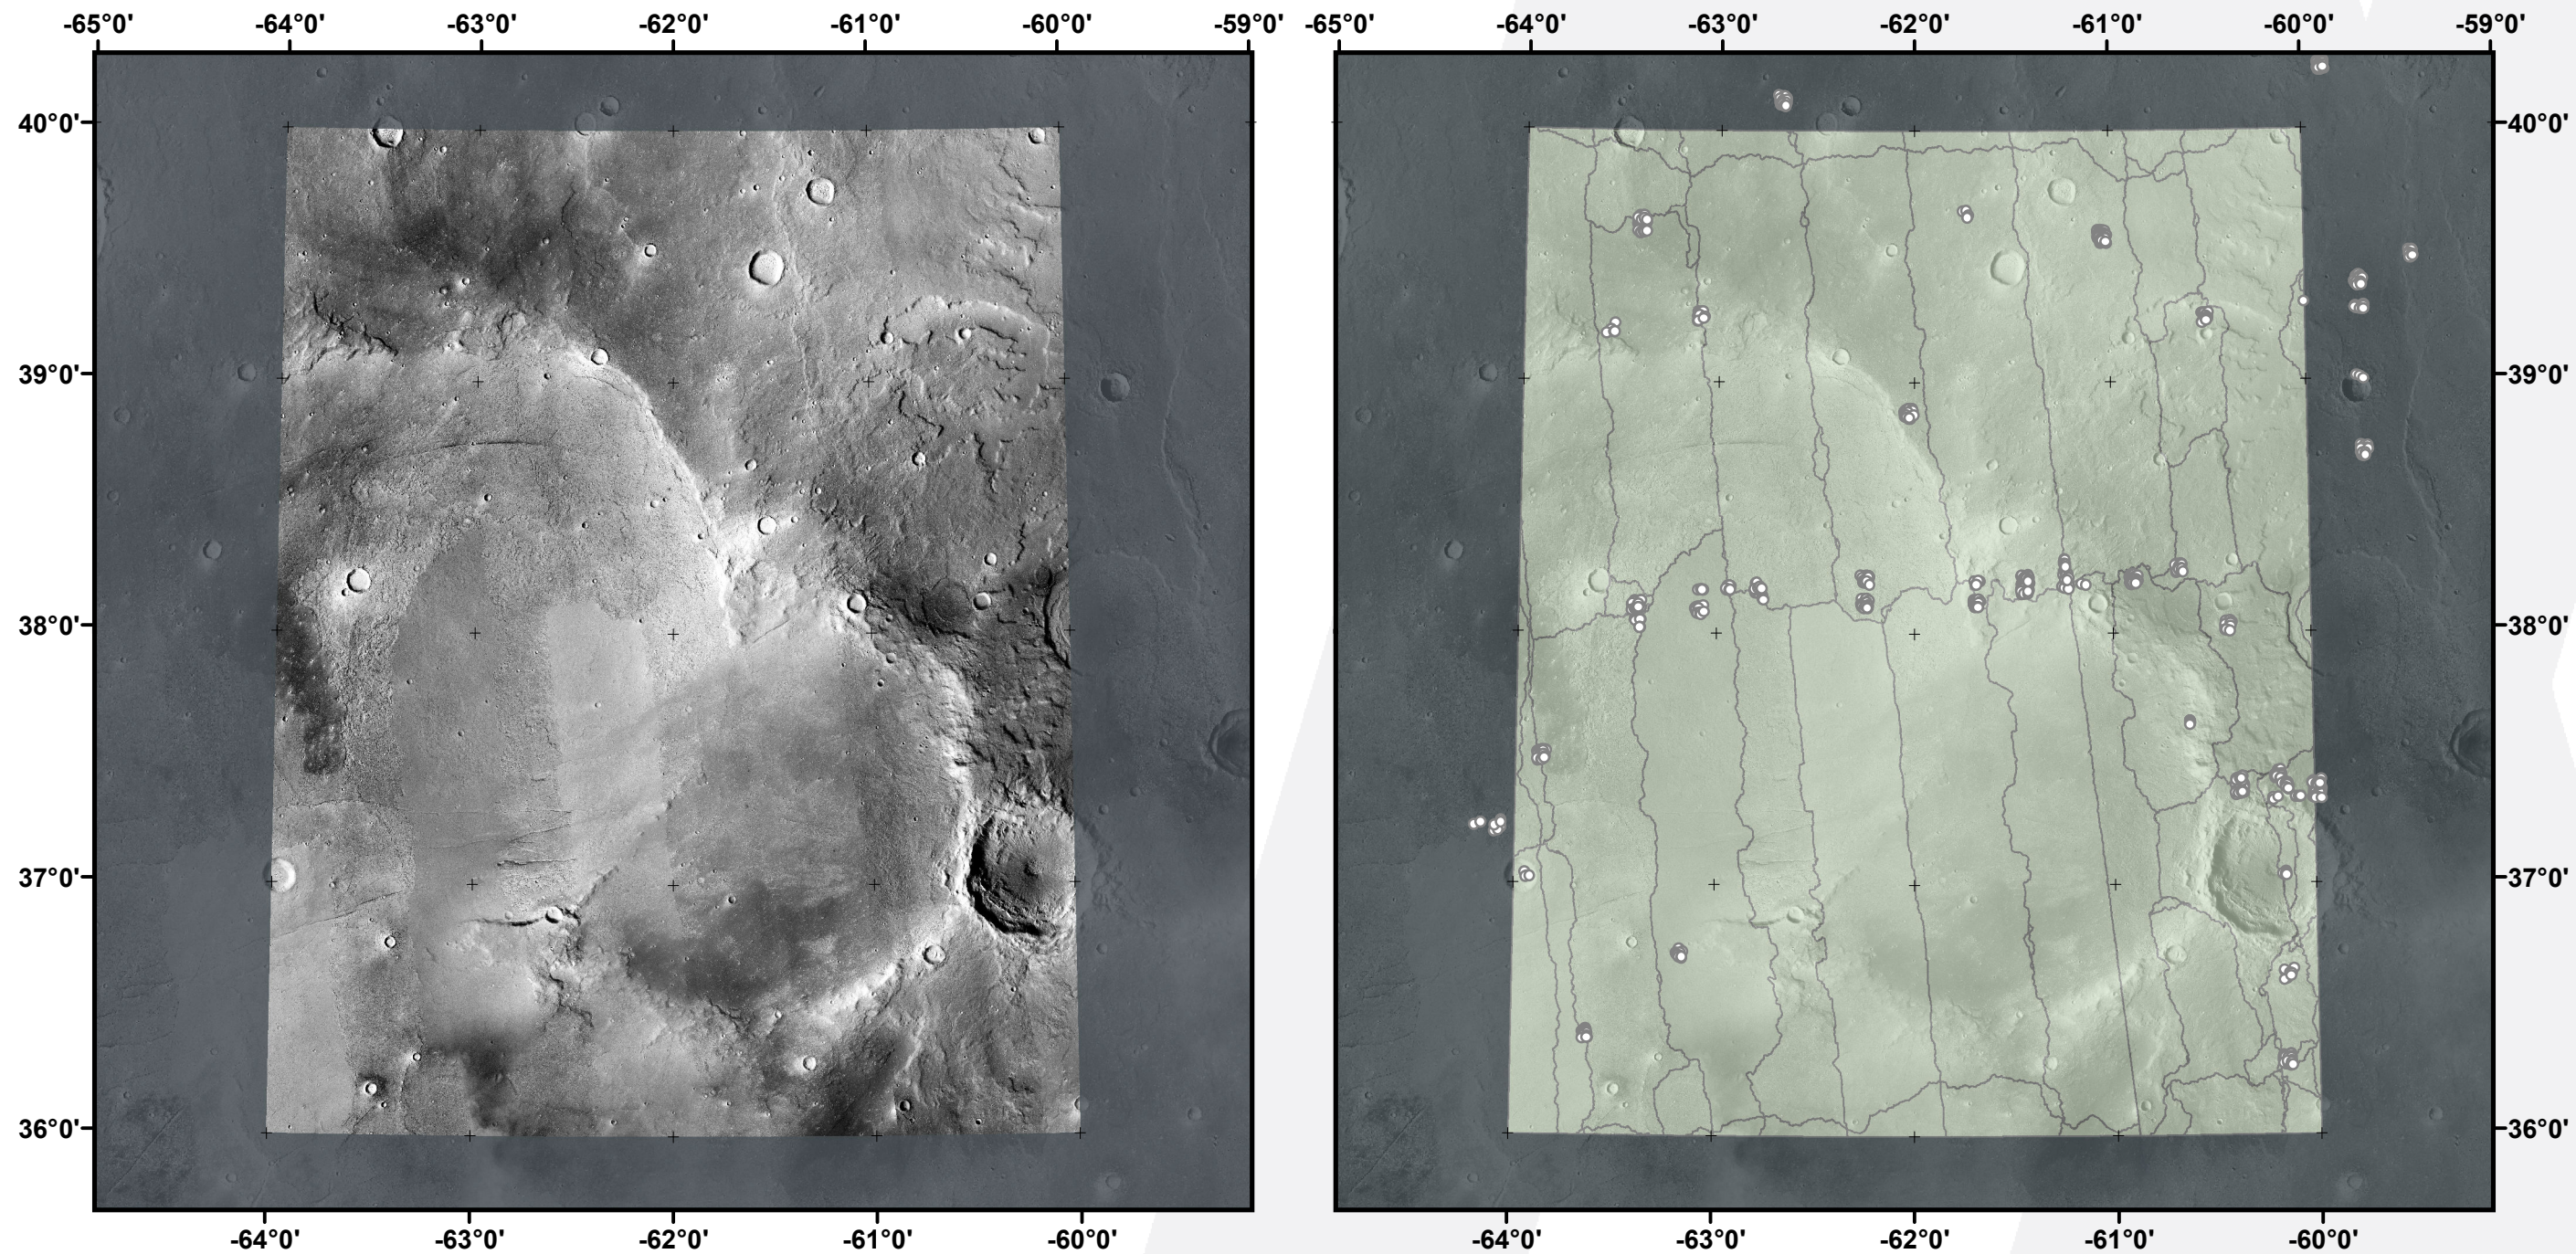

Global CTX Mosaic of Mars V. 1.0

E-064_N36

murray-lab.caltech.edu/CTX/
NASA/JPL/MSSS/Murray Lab

- Seam Map
- Image-to-Image tie-point