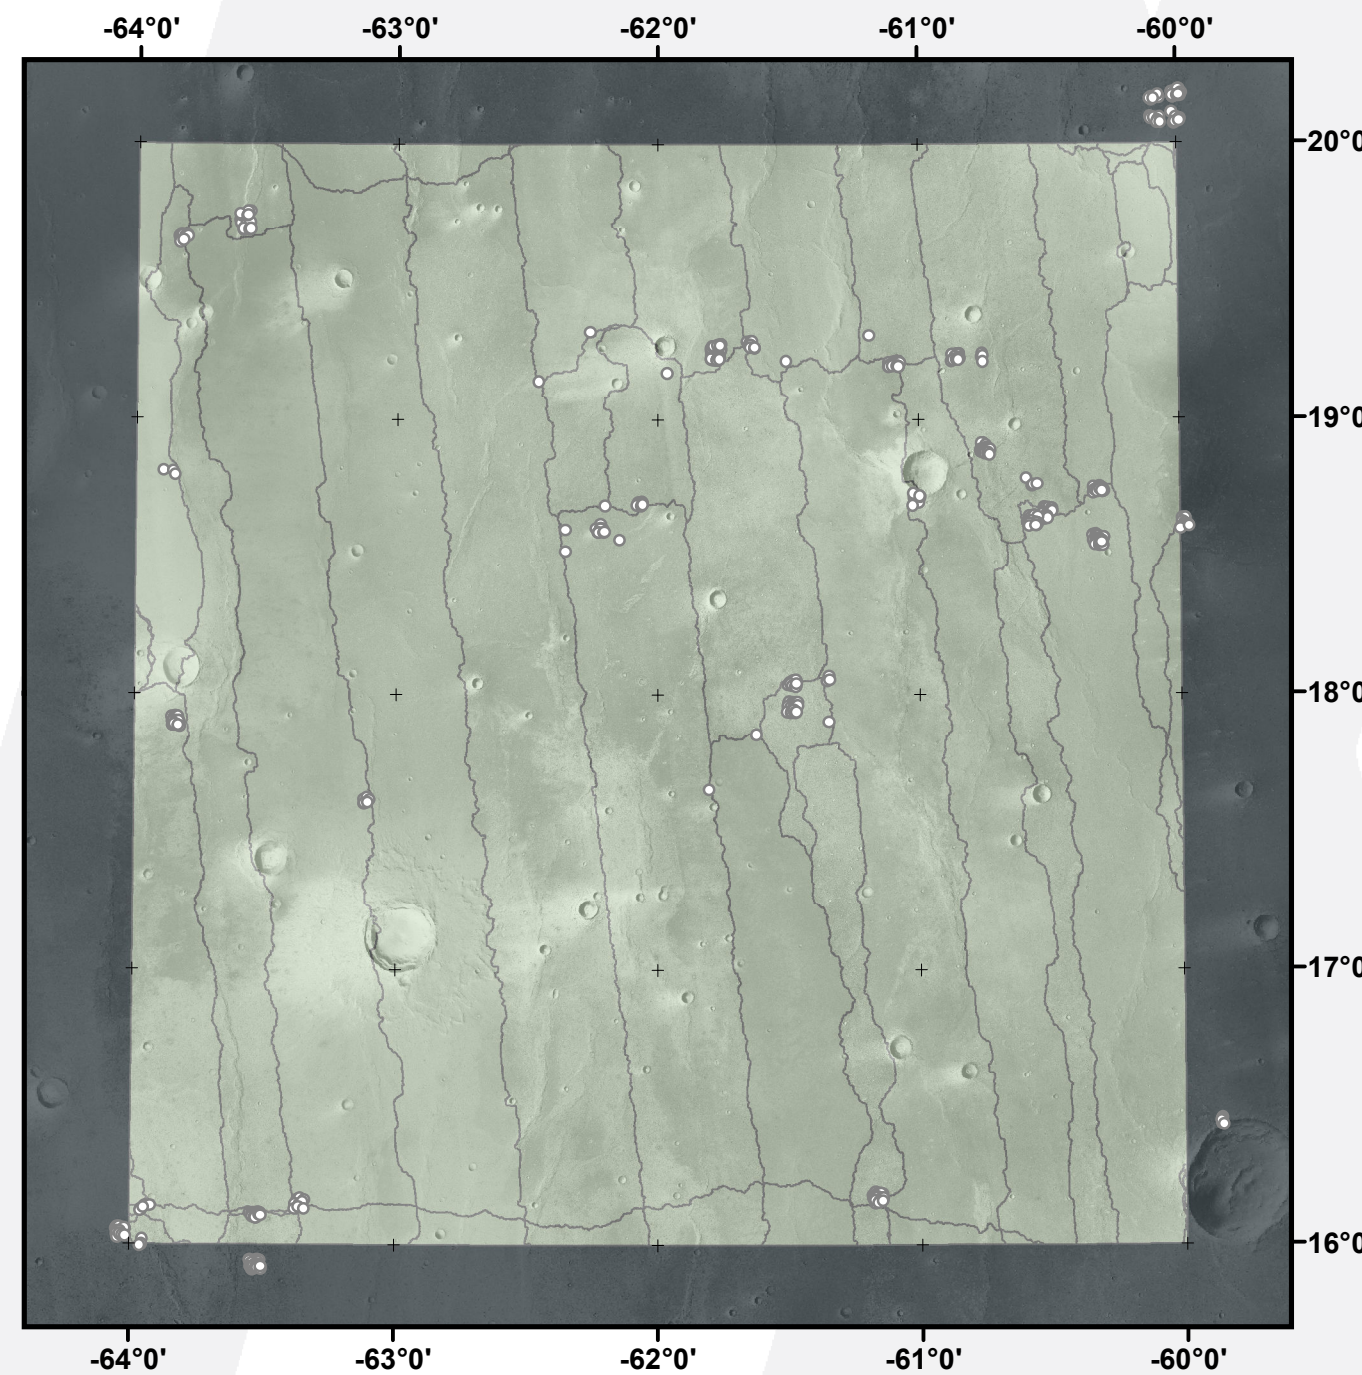

Global CTX Mosaic of Mars V. 1.0

E-064_N16

murray-lab.caltech.edu/CTX/
NASA/JPL/MSSS/Murray Lab

-  Seam Map
-  Image-to-Image tie-point