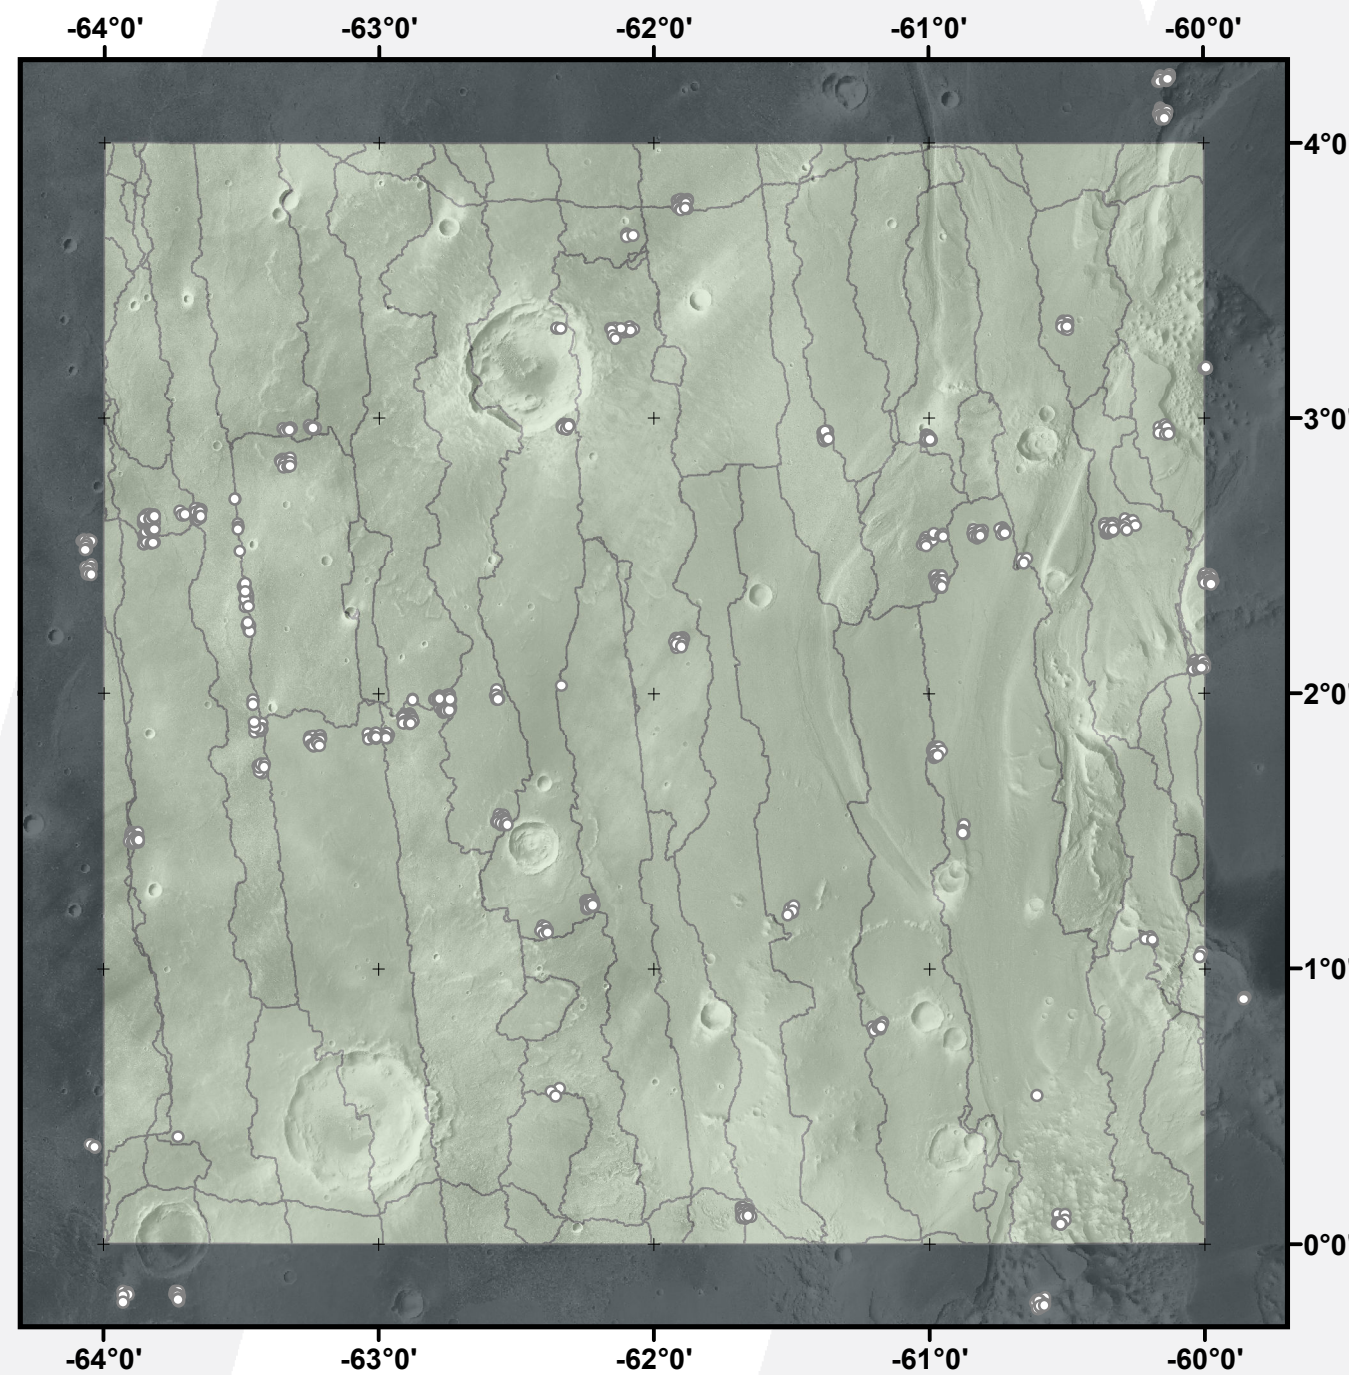

### Global CTX Mosaic of Mars V. 1.0

E-064\_N00

[murray-lab.caltech.edu/CTX/](http://murray-lab.caltech.edu/CTX/)  
NASA/JPL/MSSS/Murray Lab

 Seam Map

 Image-to-Image tie-point