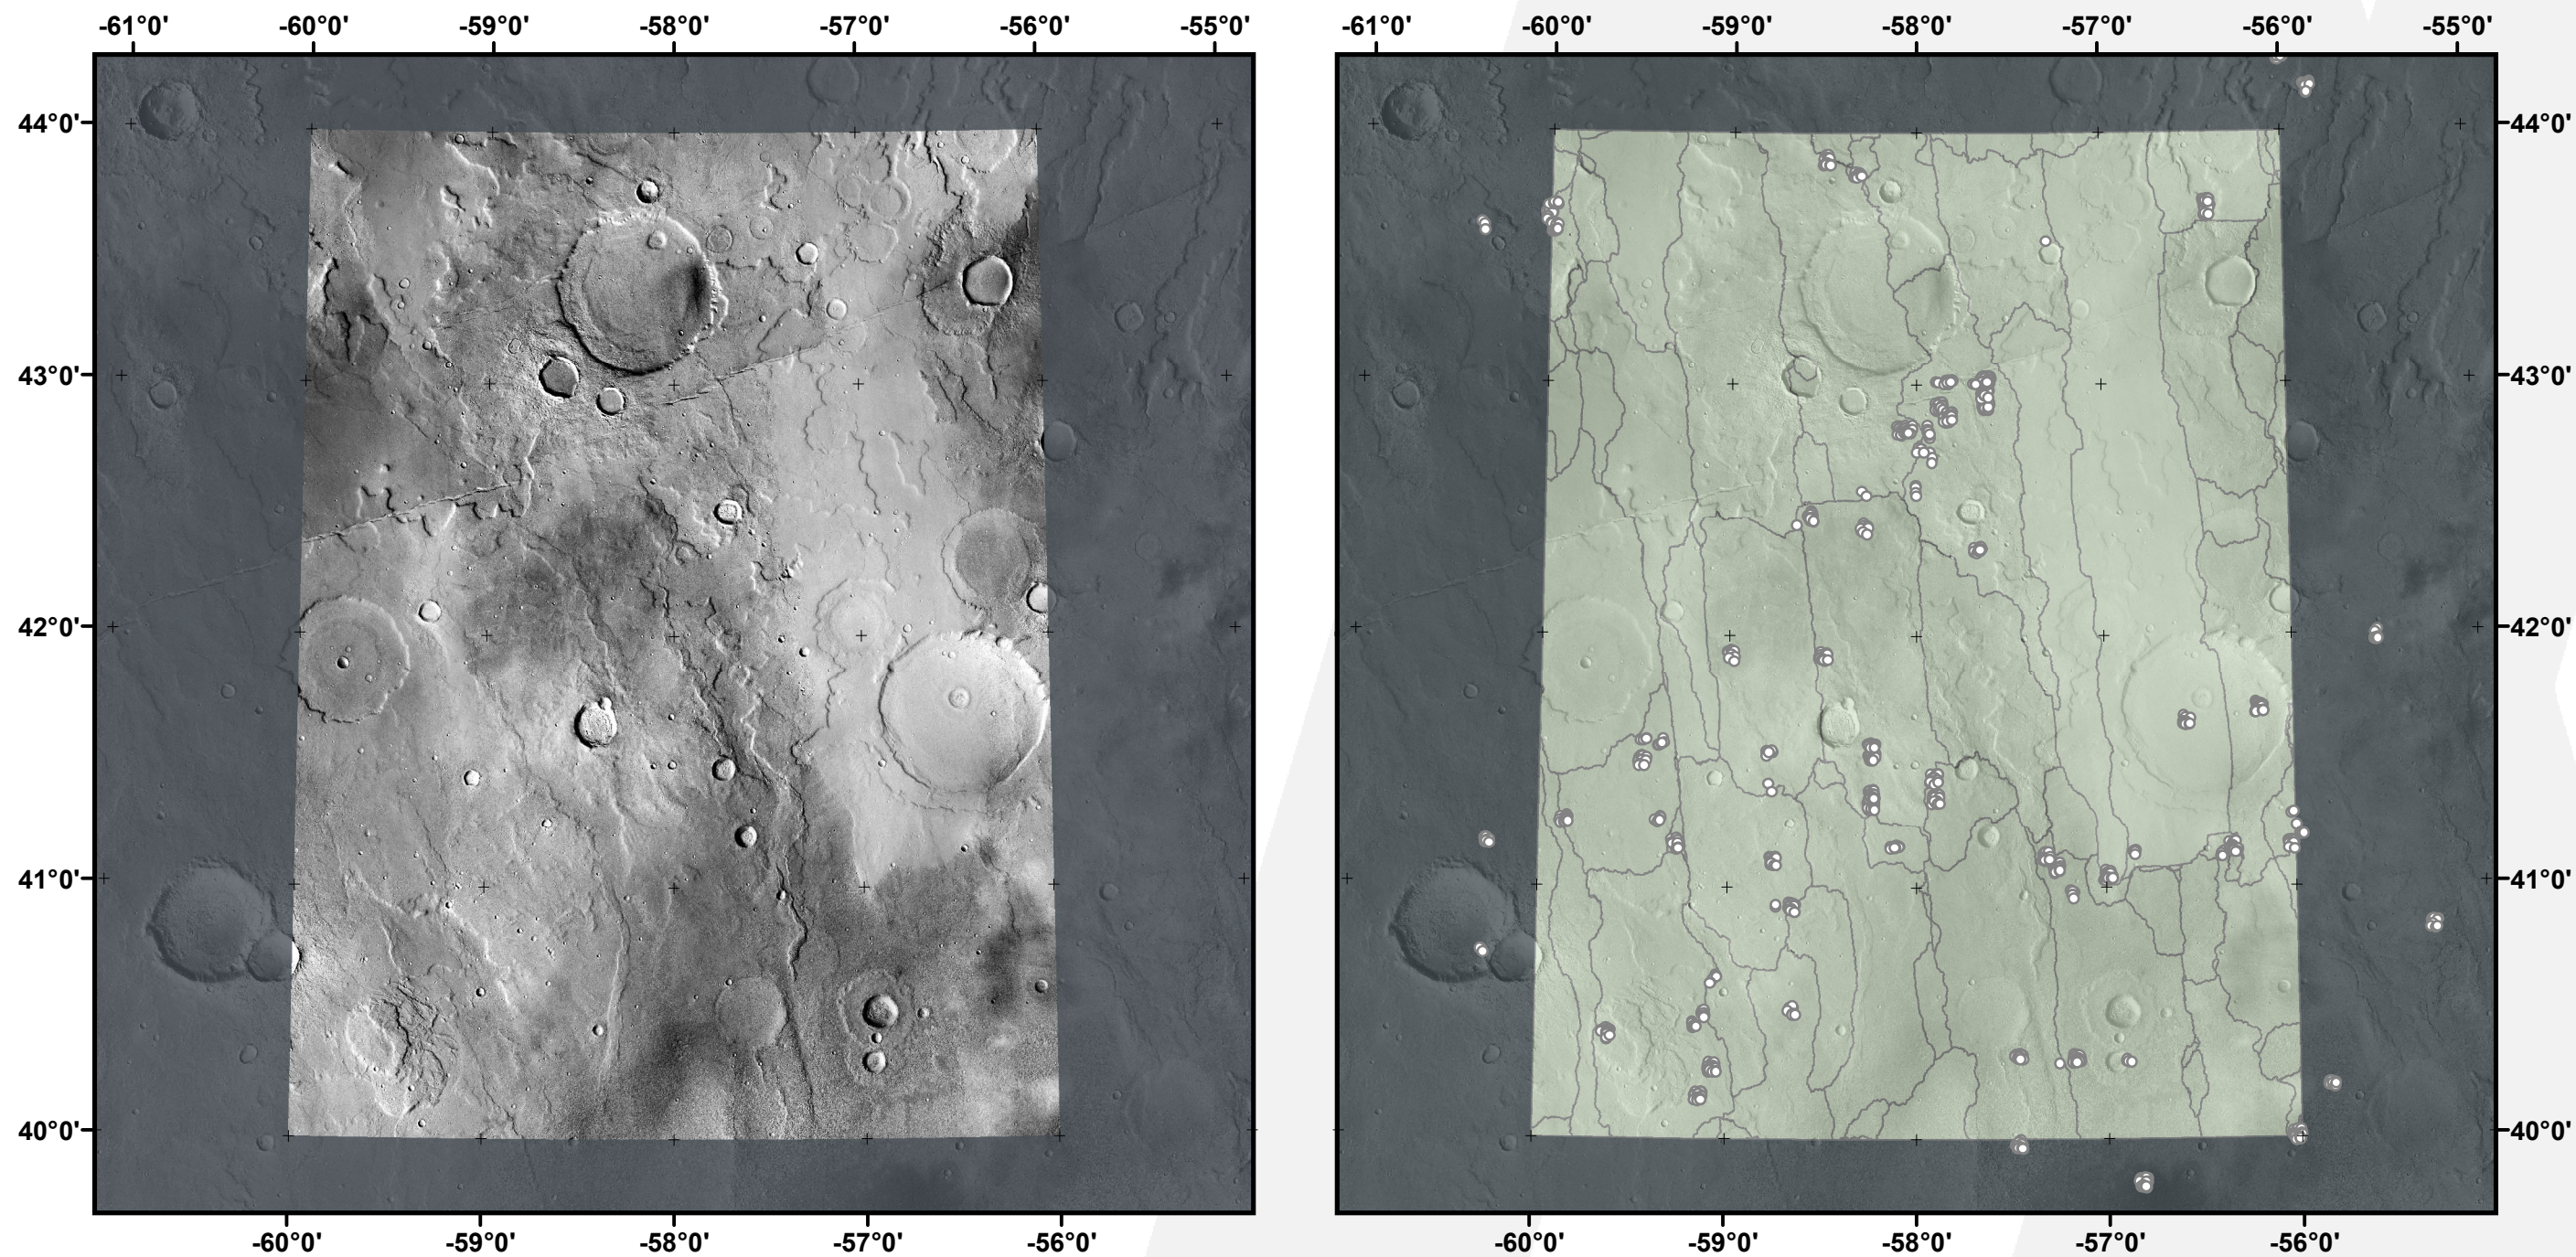

**Global CTX Mosaic of Mars V. 1.0**

**E-060\_N40**

[murray-lab.caltech.edu/CTX/](http://murray-lab.caltech.edu/CTX/)  
NASA/JPL/MSSS/Murray Lab

-  Seam Map
-  Image-to-Image tie-point