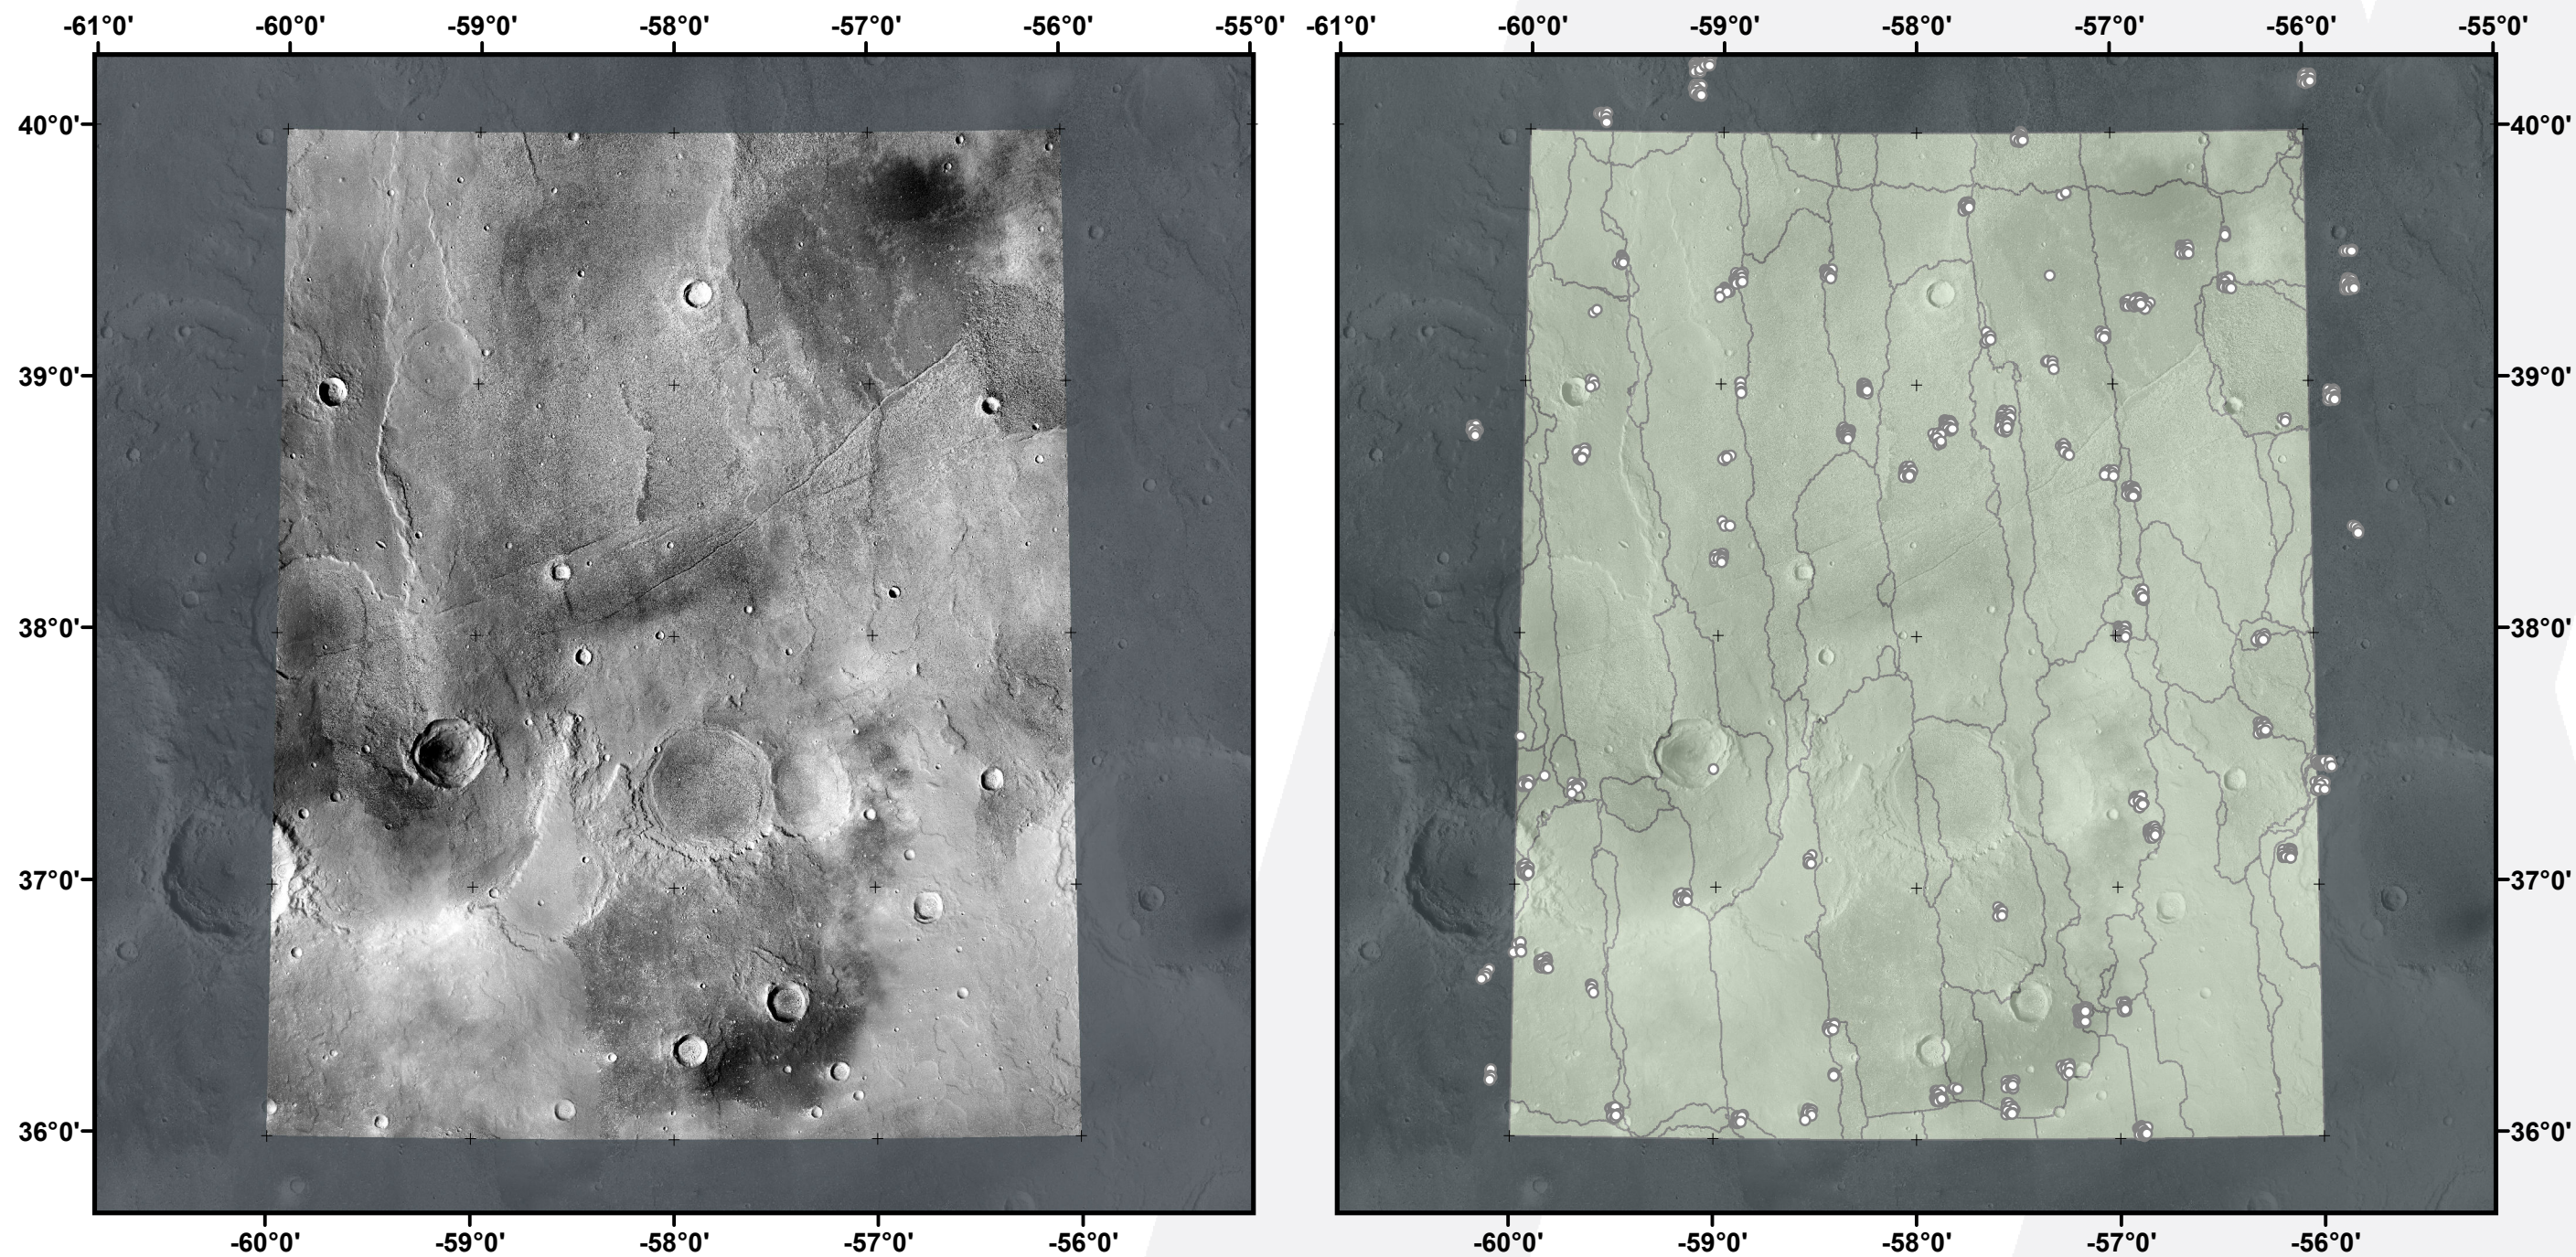

Global CTX Mosaic of Mars V. 1.0

E-060_N36

murray-lab.caltech.edu/CTX/
NASA/JPL/MSSS/Murray Lab

- Seam Map
- Image-to-Image tie-point