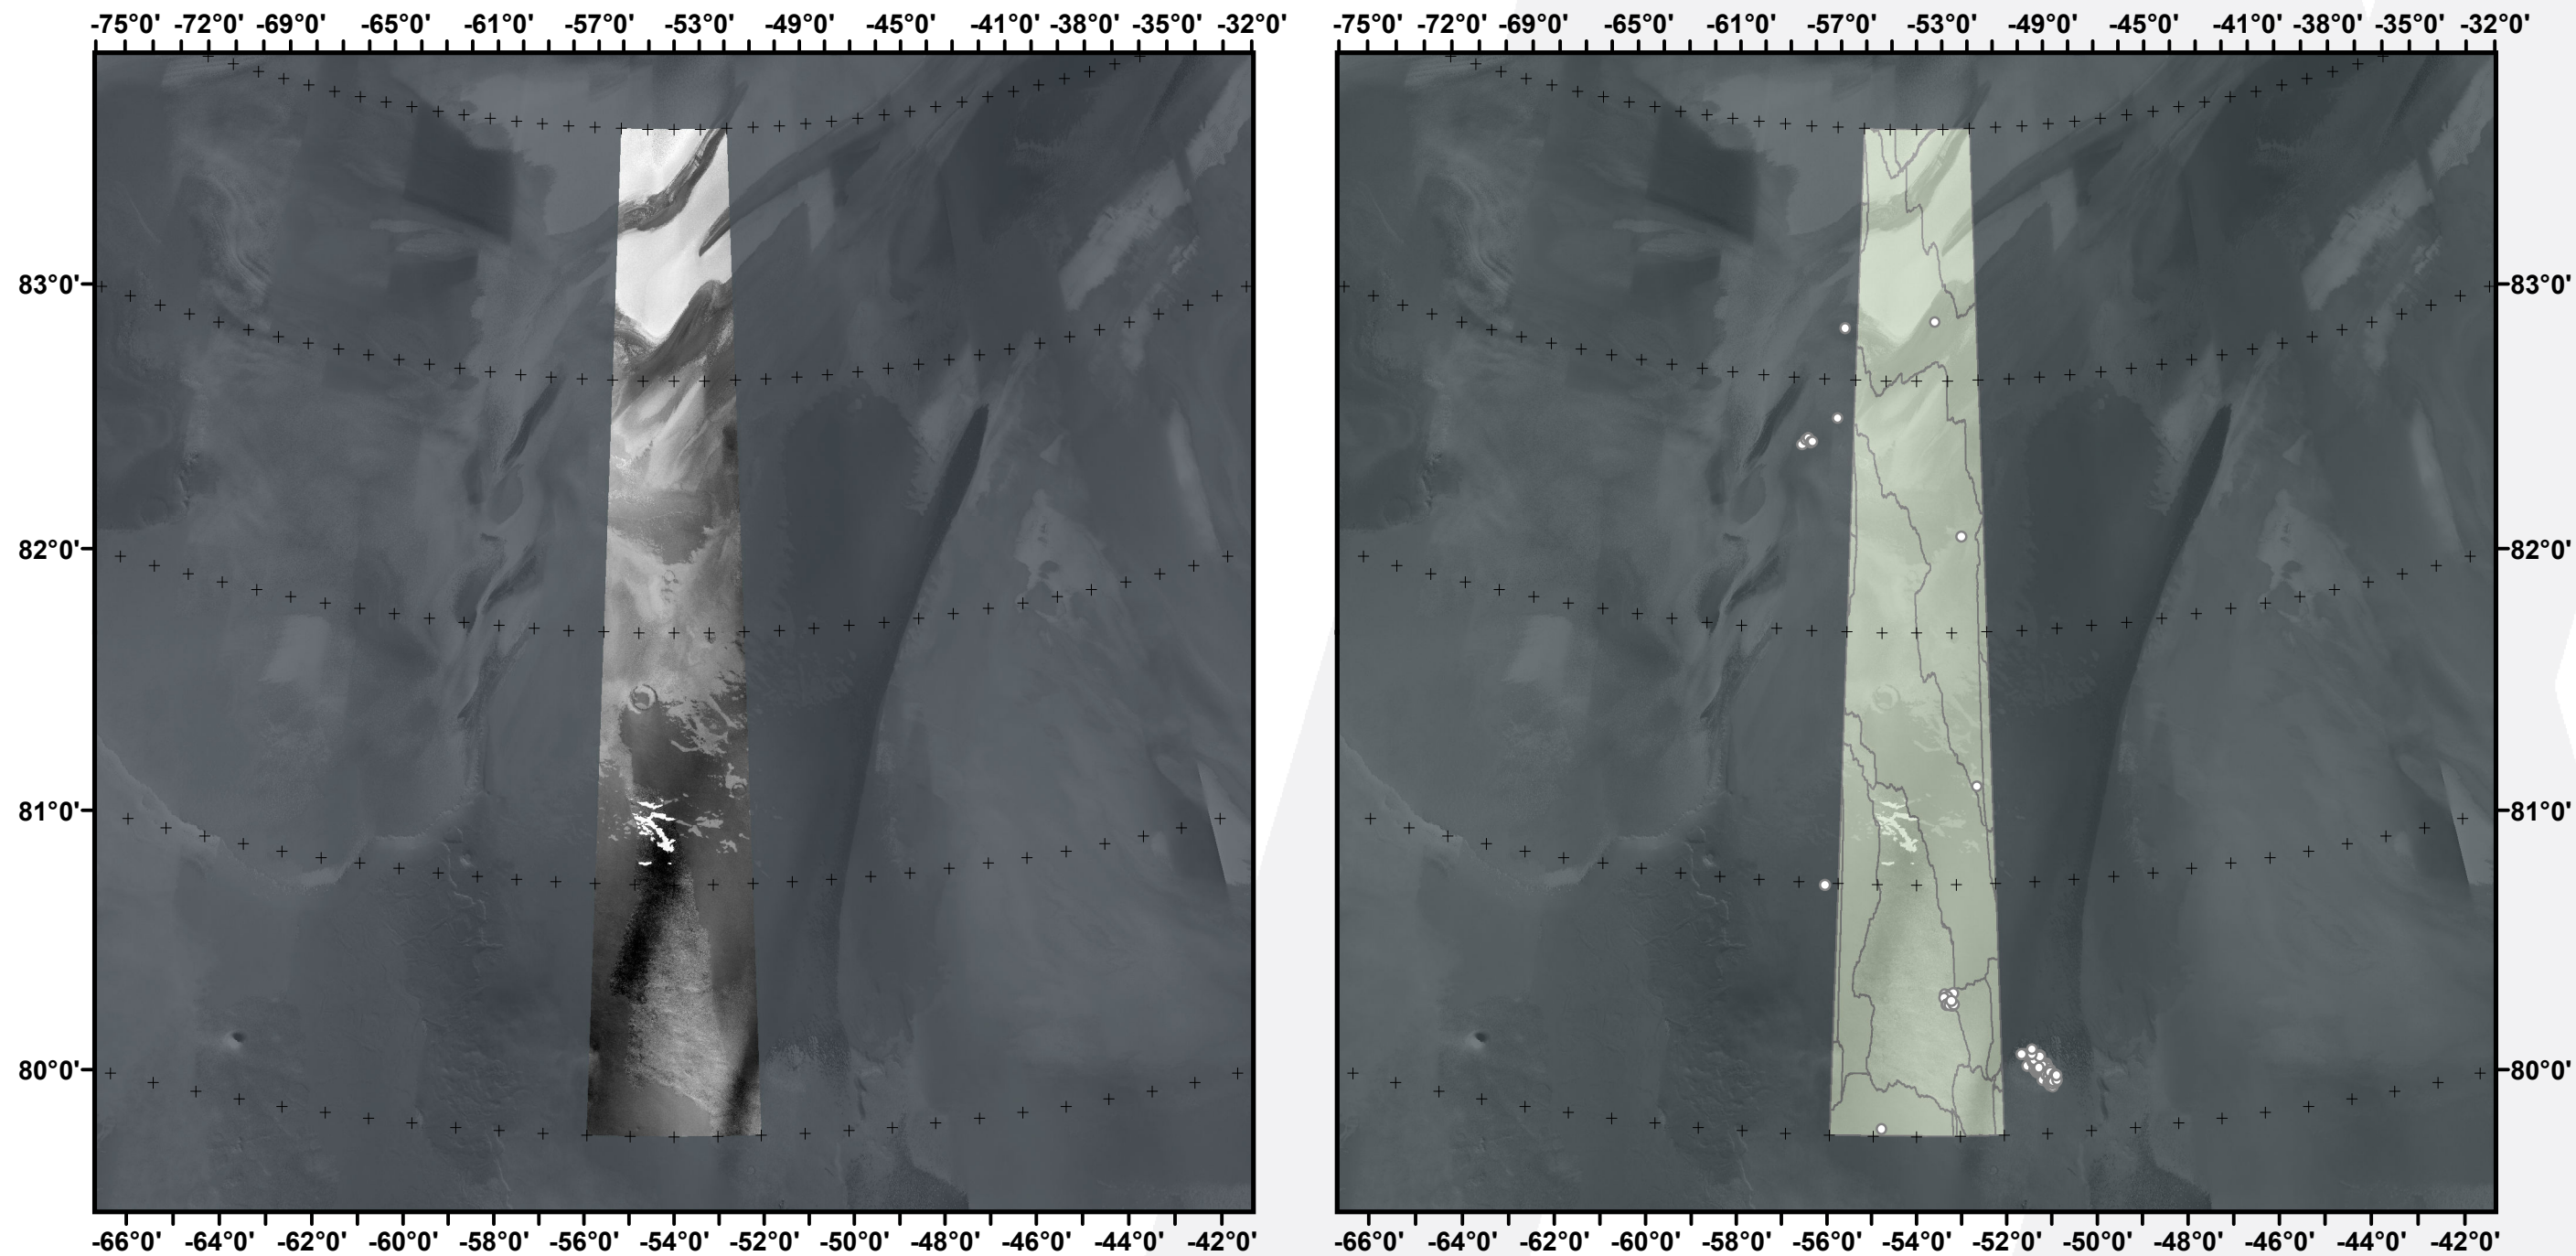

Global CTX Mosaic of Mars V. 1.0

E-056_N80

murray-lab.caltech.edu/CTX/
NASA/JPL/MSSS/Murray Lab

-  Seam Map
-  Image-to-Image tie-point