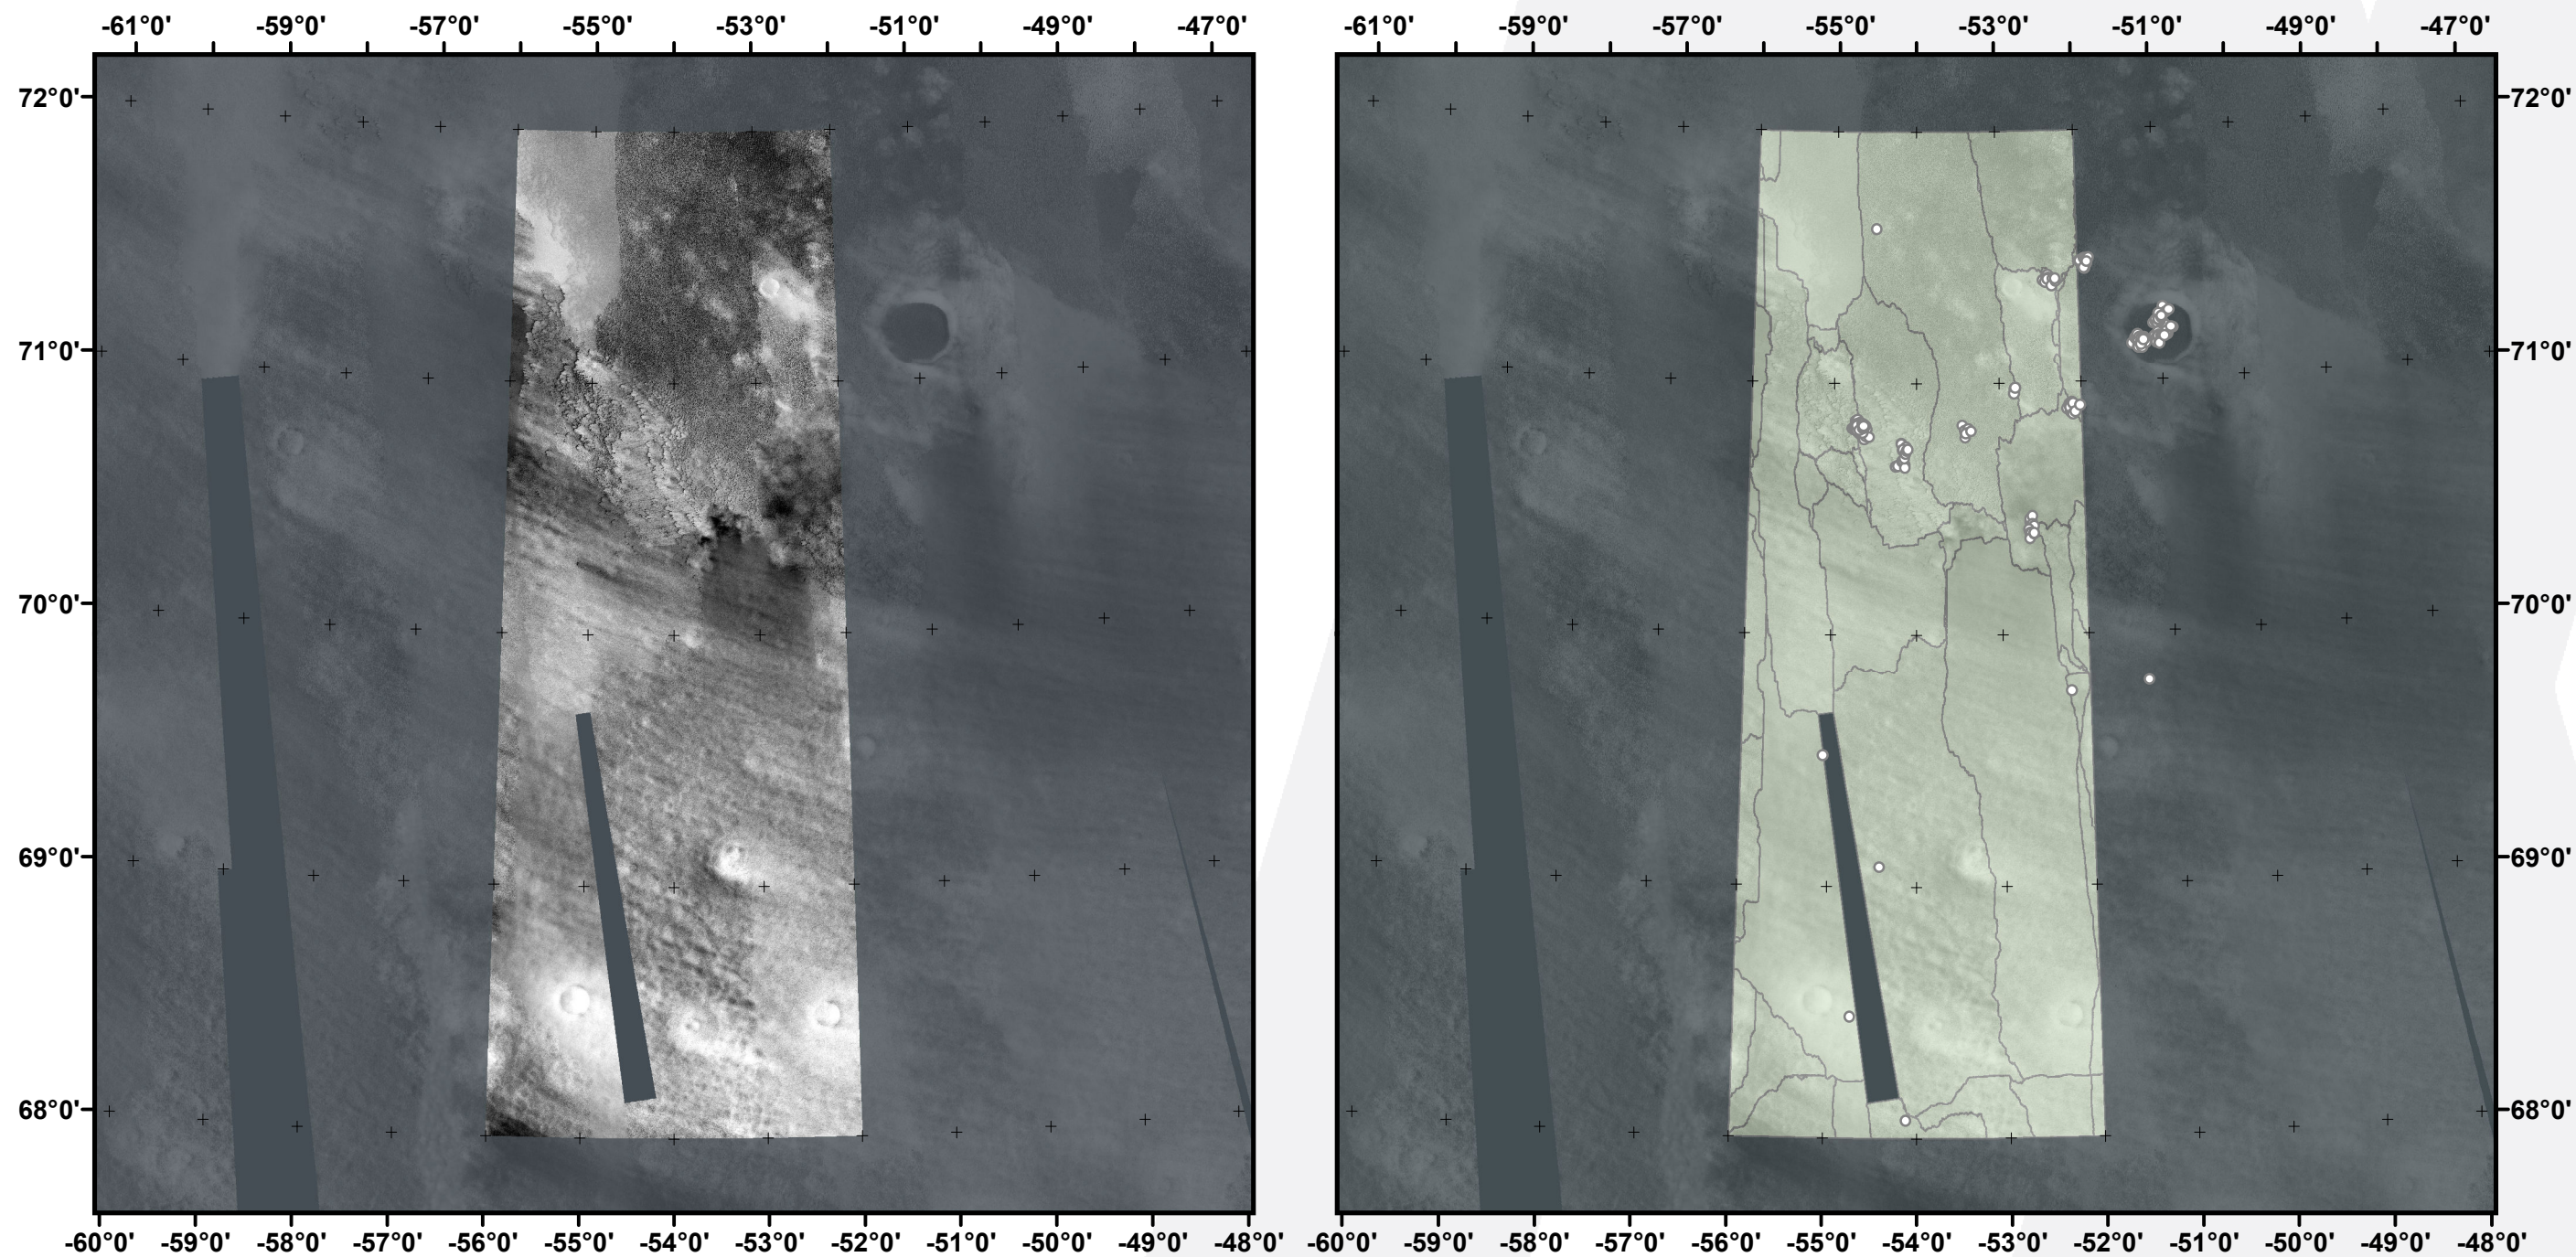

Global CTX Mosaic of Mars V. 1.0

E-056_N68

murray-lab.caltech.edu/CTX/
NASA/JPL/MSSS/Murray Lab

-  Seam Map
-  Image-to-Image tie-point