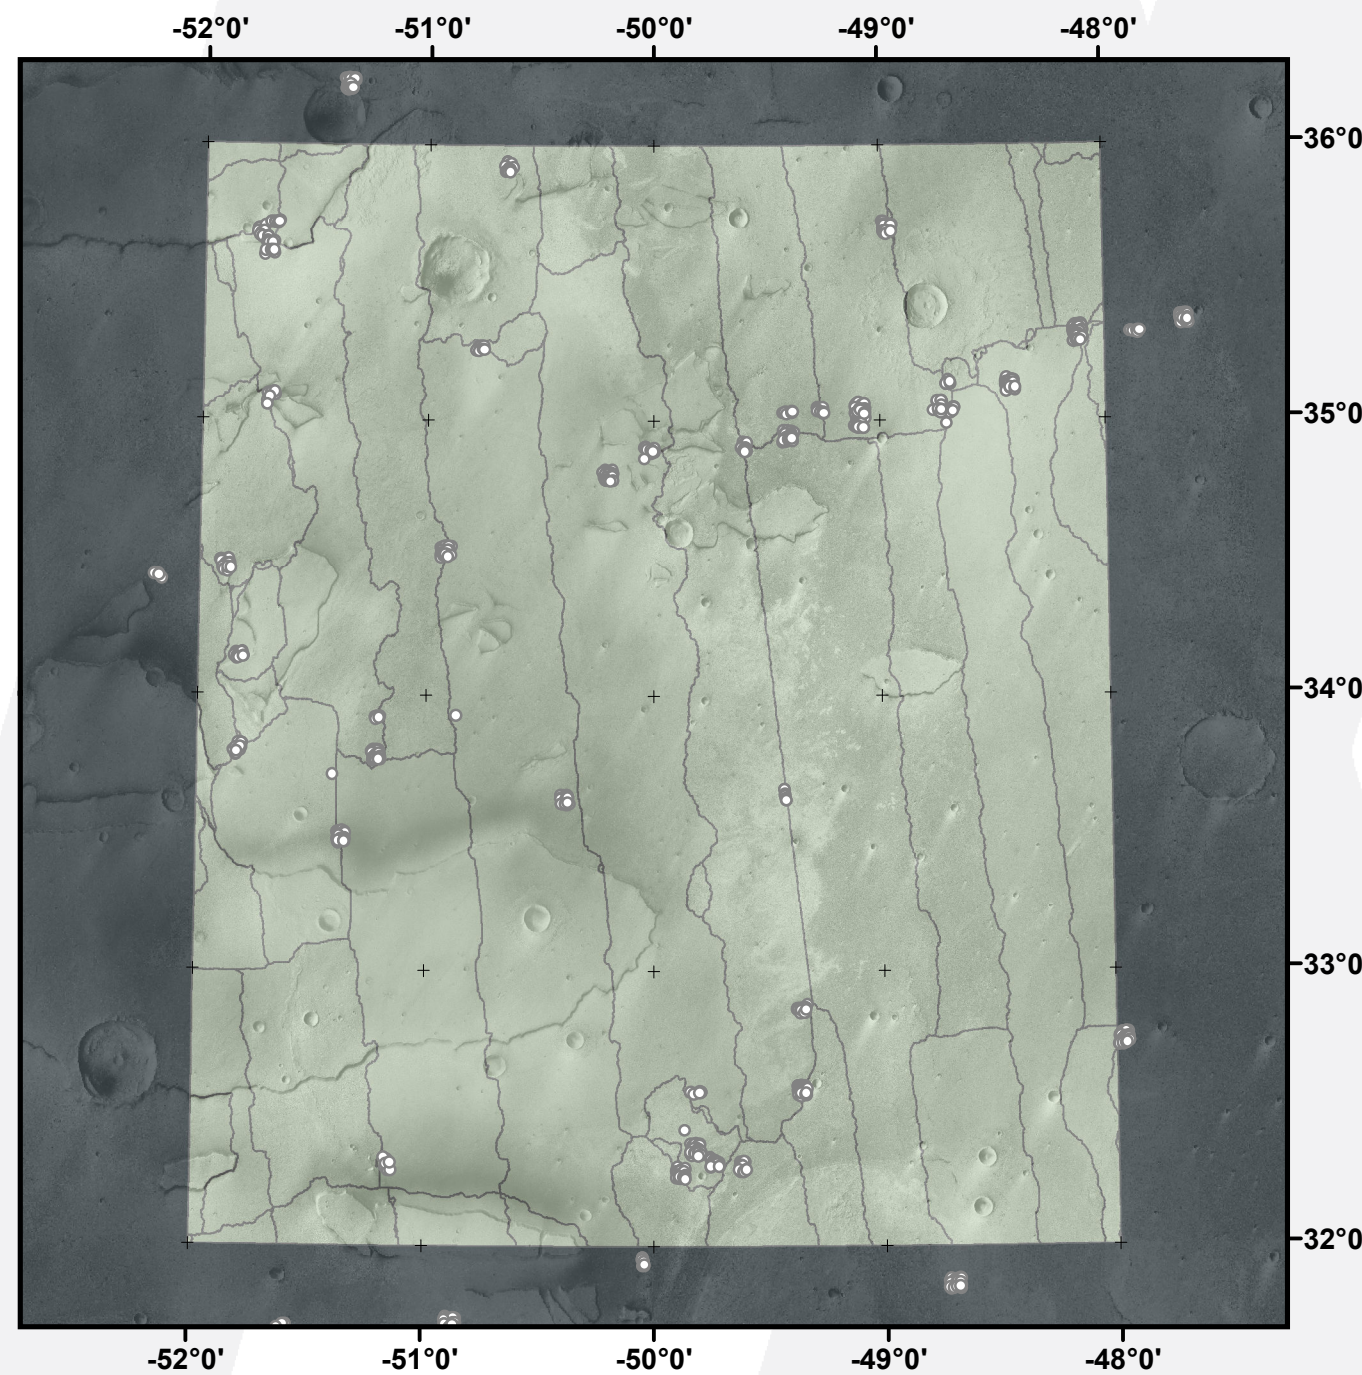

Global CTX Mosaic of Mars V. 1.0

E-052_N32

murray-lab.caltech.edu/CTX/
NASA/JPL/MSSS/Murray Lab

-  Seam Map
-  Image-to-Image tie-point