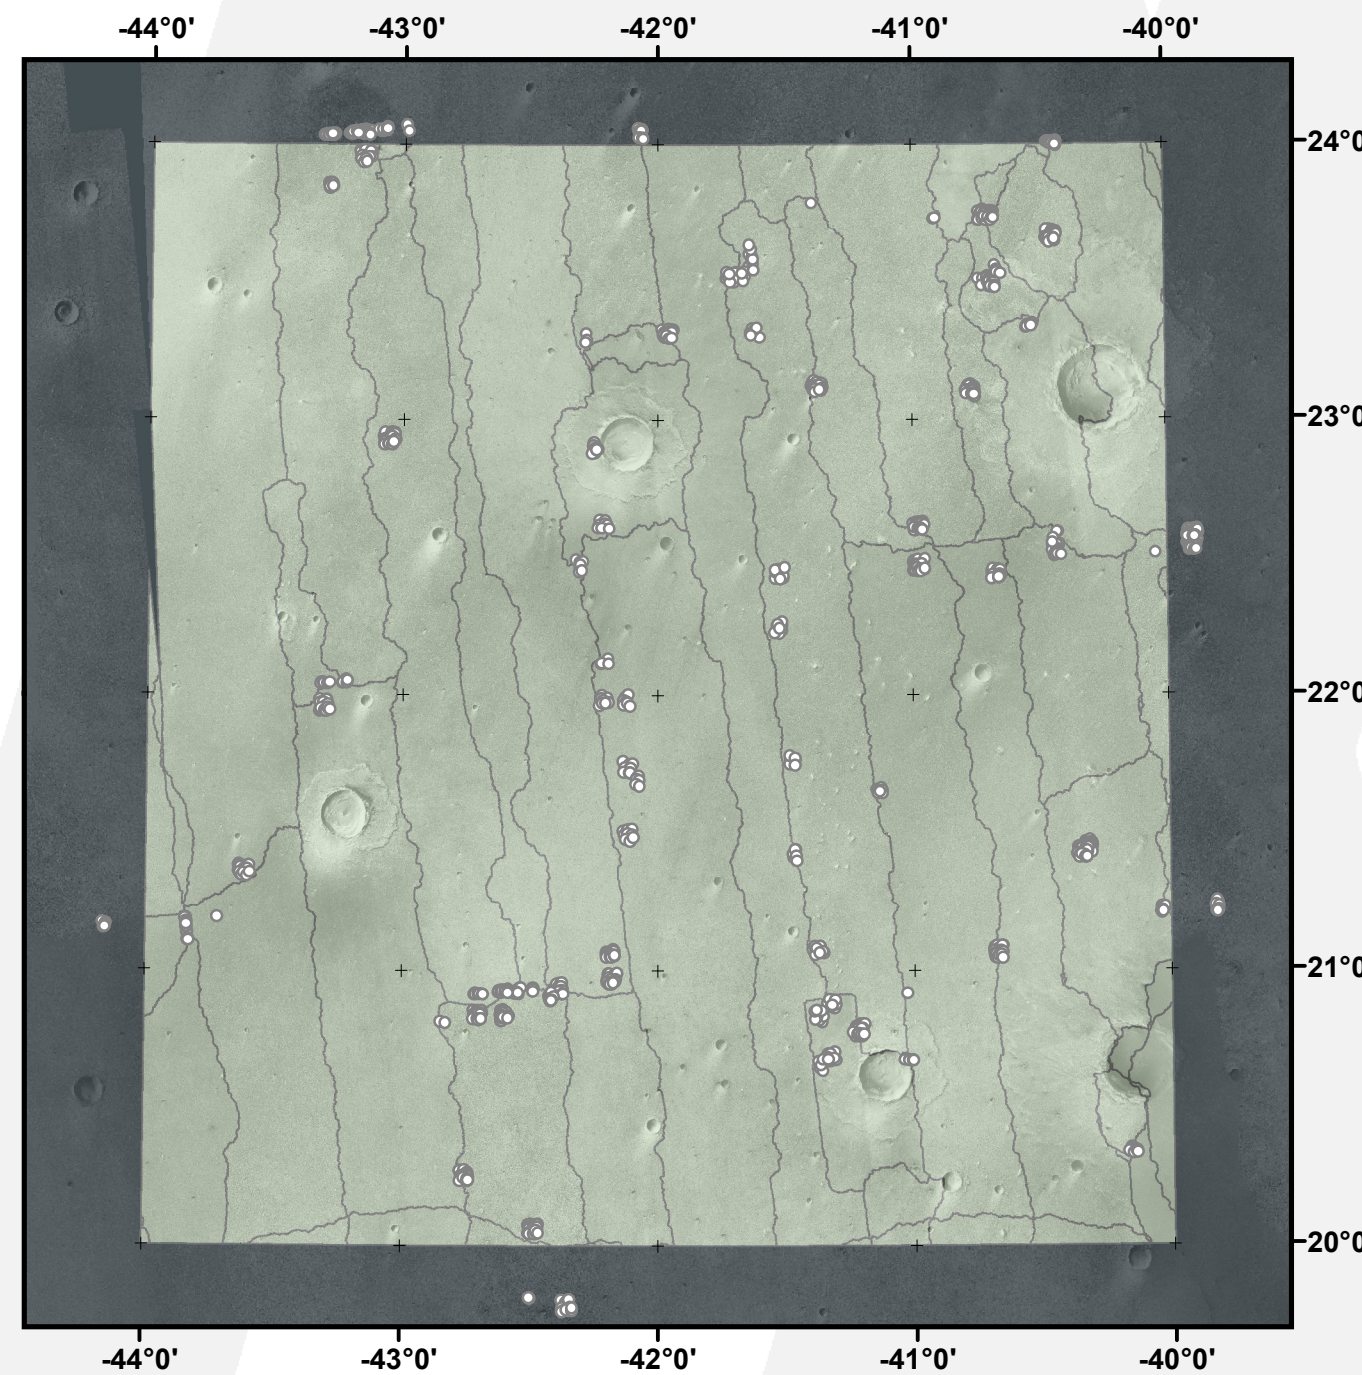

Global CTX Mosaic of Mars V. 1.0

E-044_N20

murray-lab.caltech.edu/CTX/
NASA/JPL/MSSS/Murray Lab

-  Seam Map
-  Image-to-Image tie-point