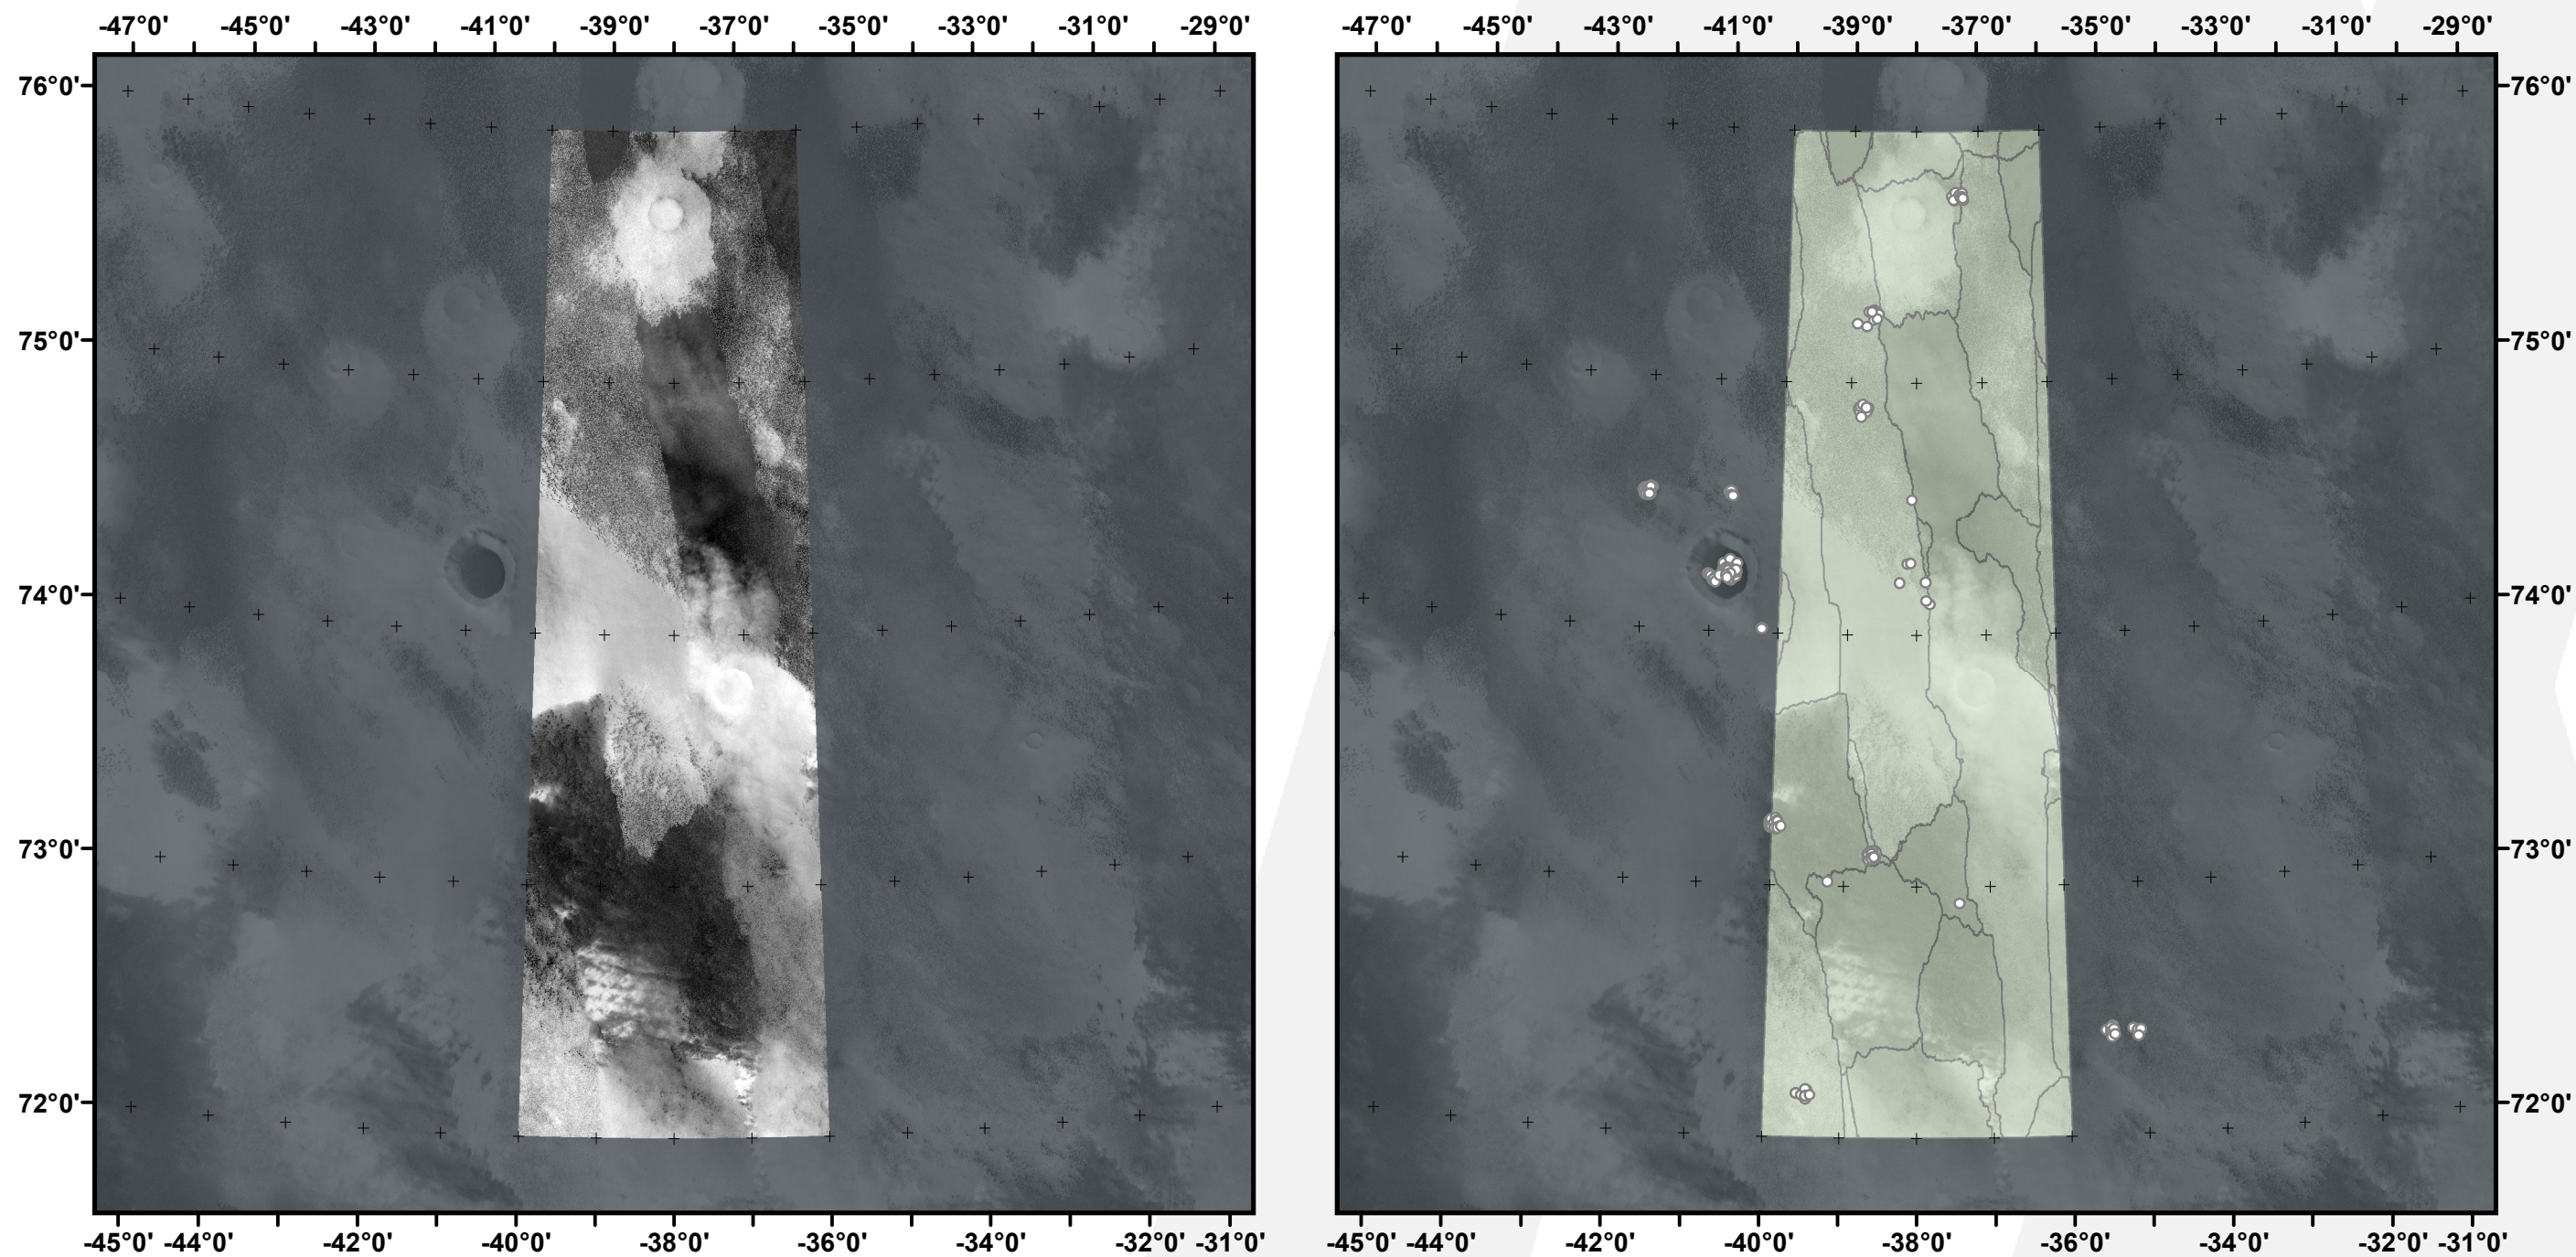

**Global CTX Mosaic of Mars V. 1.0**

**E-040\_N72**

[murray-lab.caltech.edu/CTX/](http://murray-lab.caltech.edu/CTX/)  
NASA/JPL/MSSS/Murray Lab

-  Seam Map
-  Image-to-Image tie-point