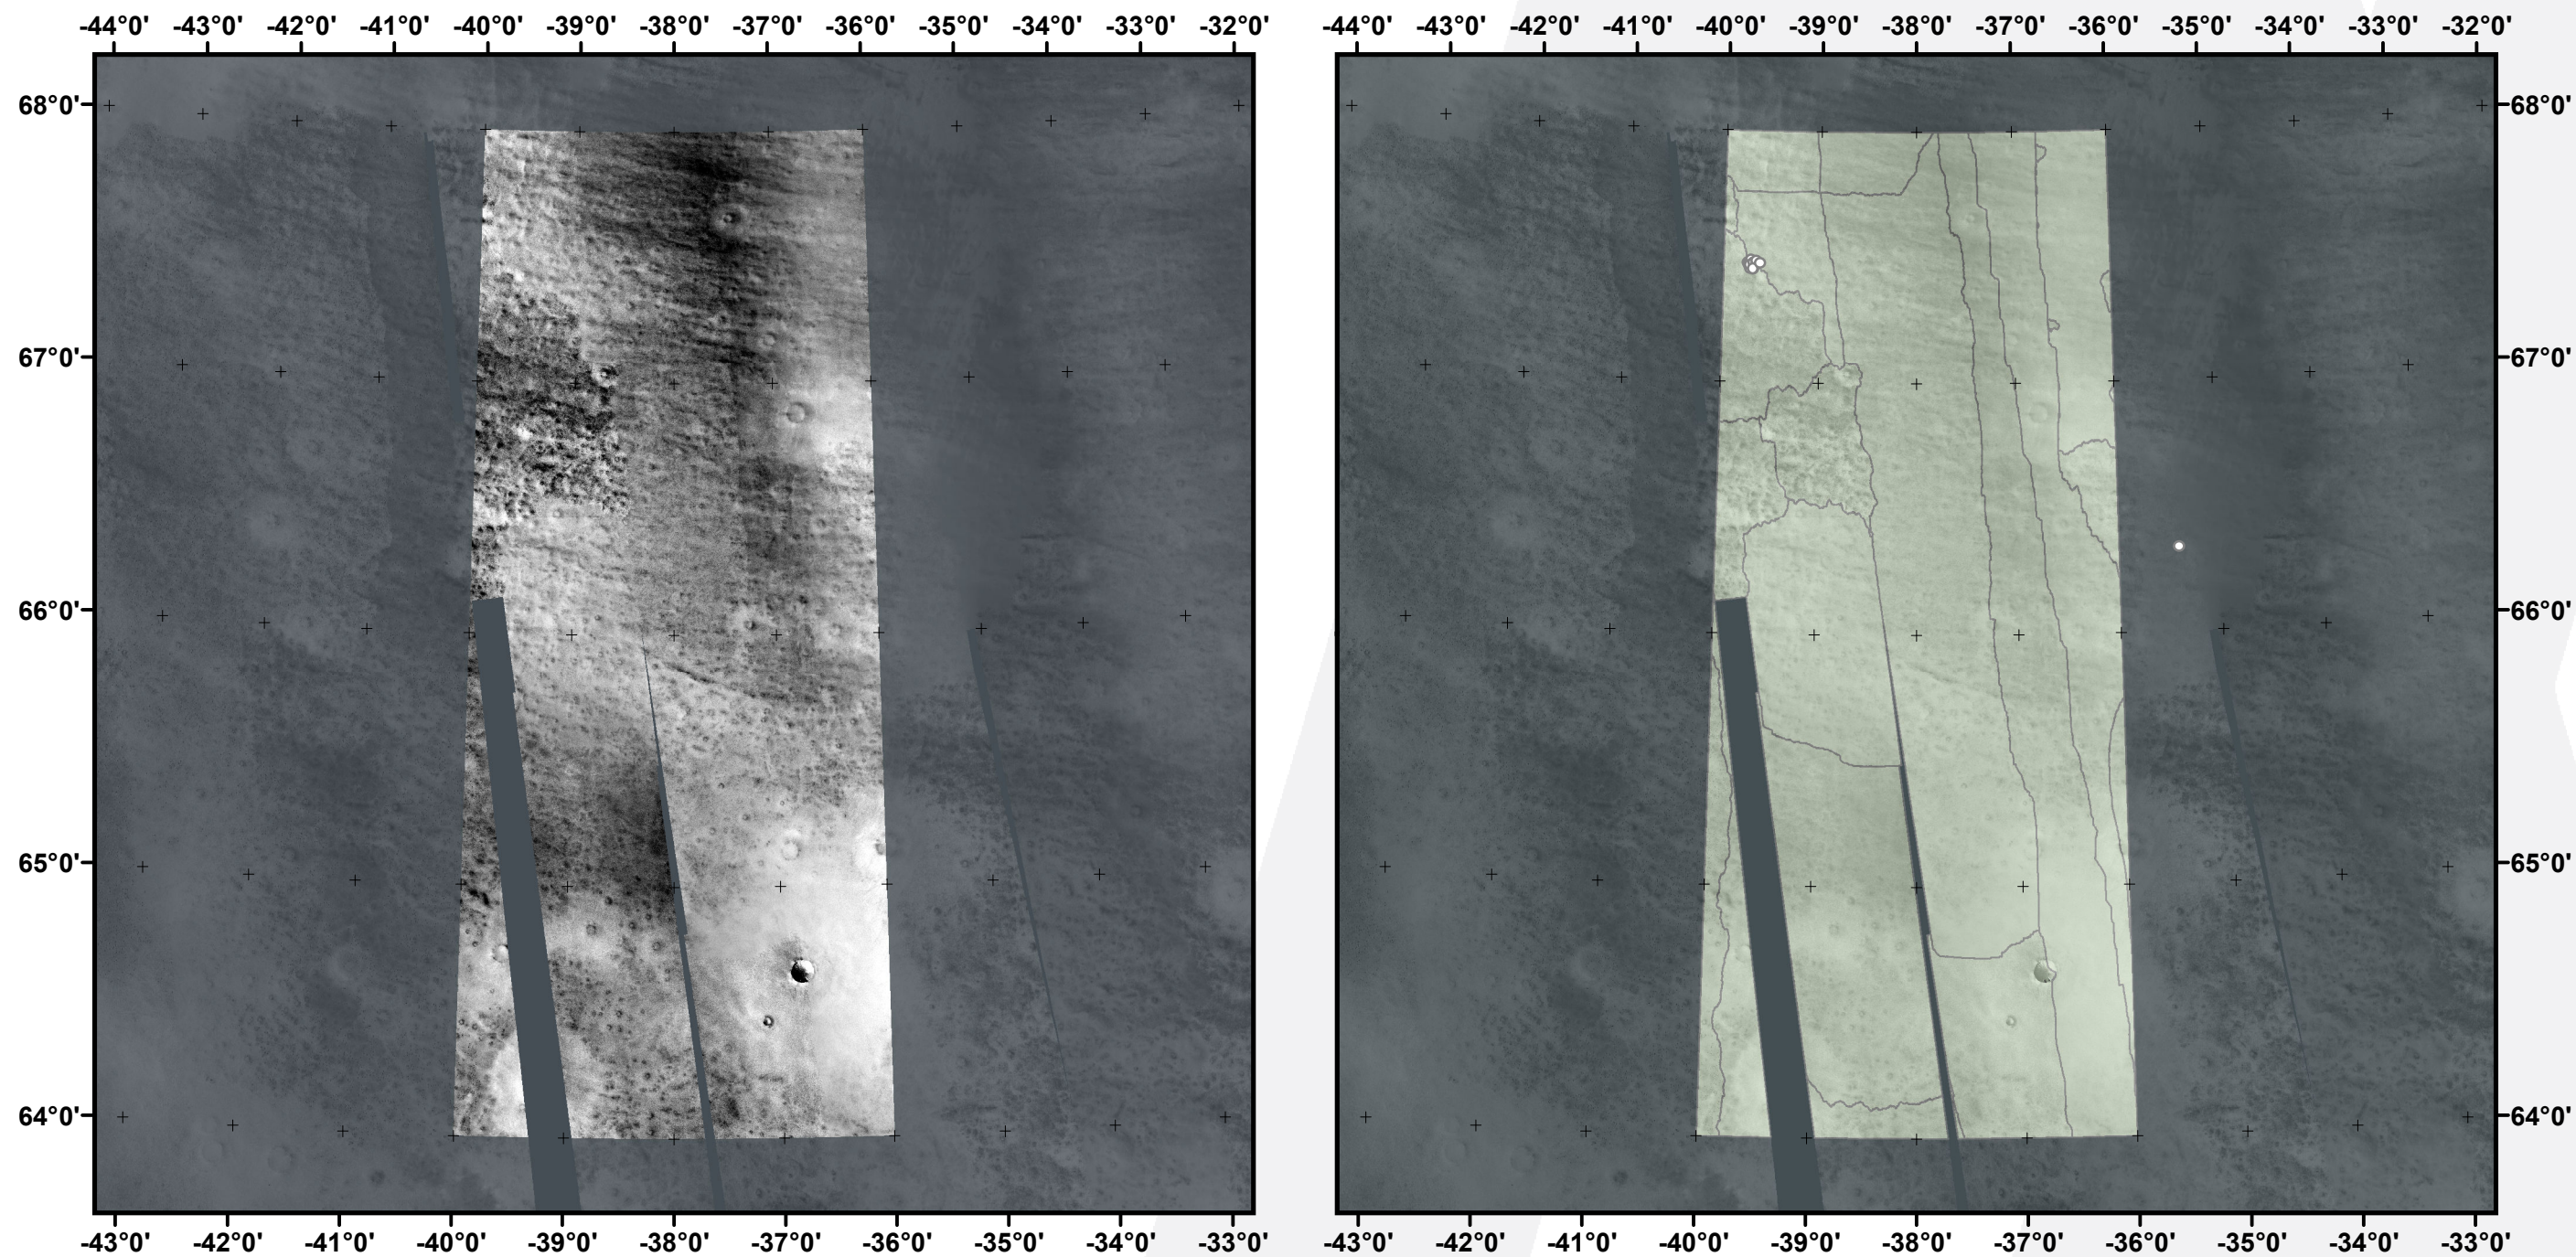

Global CTX Mosaic of Mars V. 1.0

E-040_N64

murray-lab.caltech.edu/CTX/
NASA/JPL/MSSS/Murray Lab

- Seam Map
- Image-to-Image tie-point