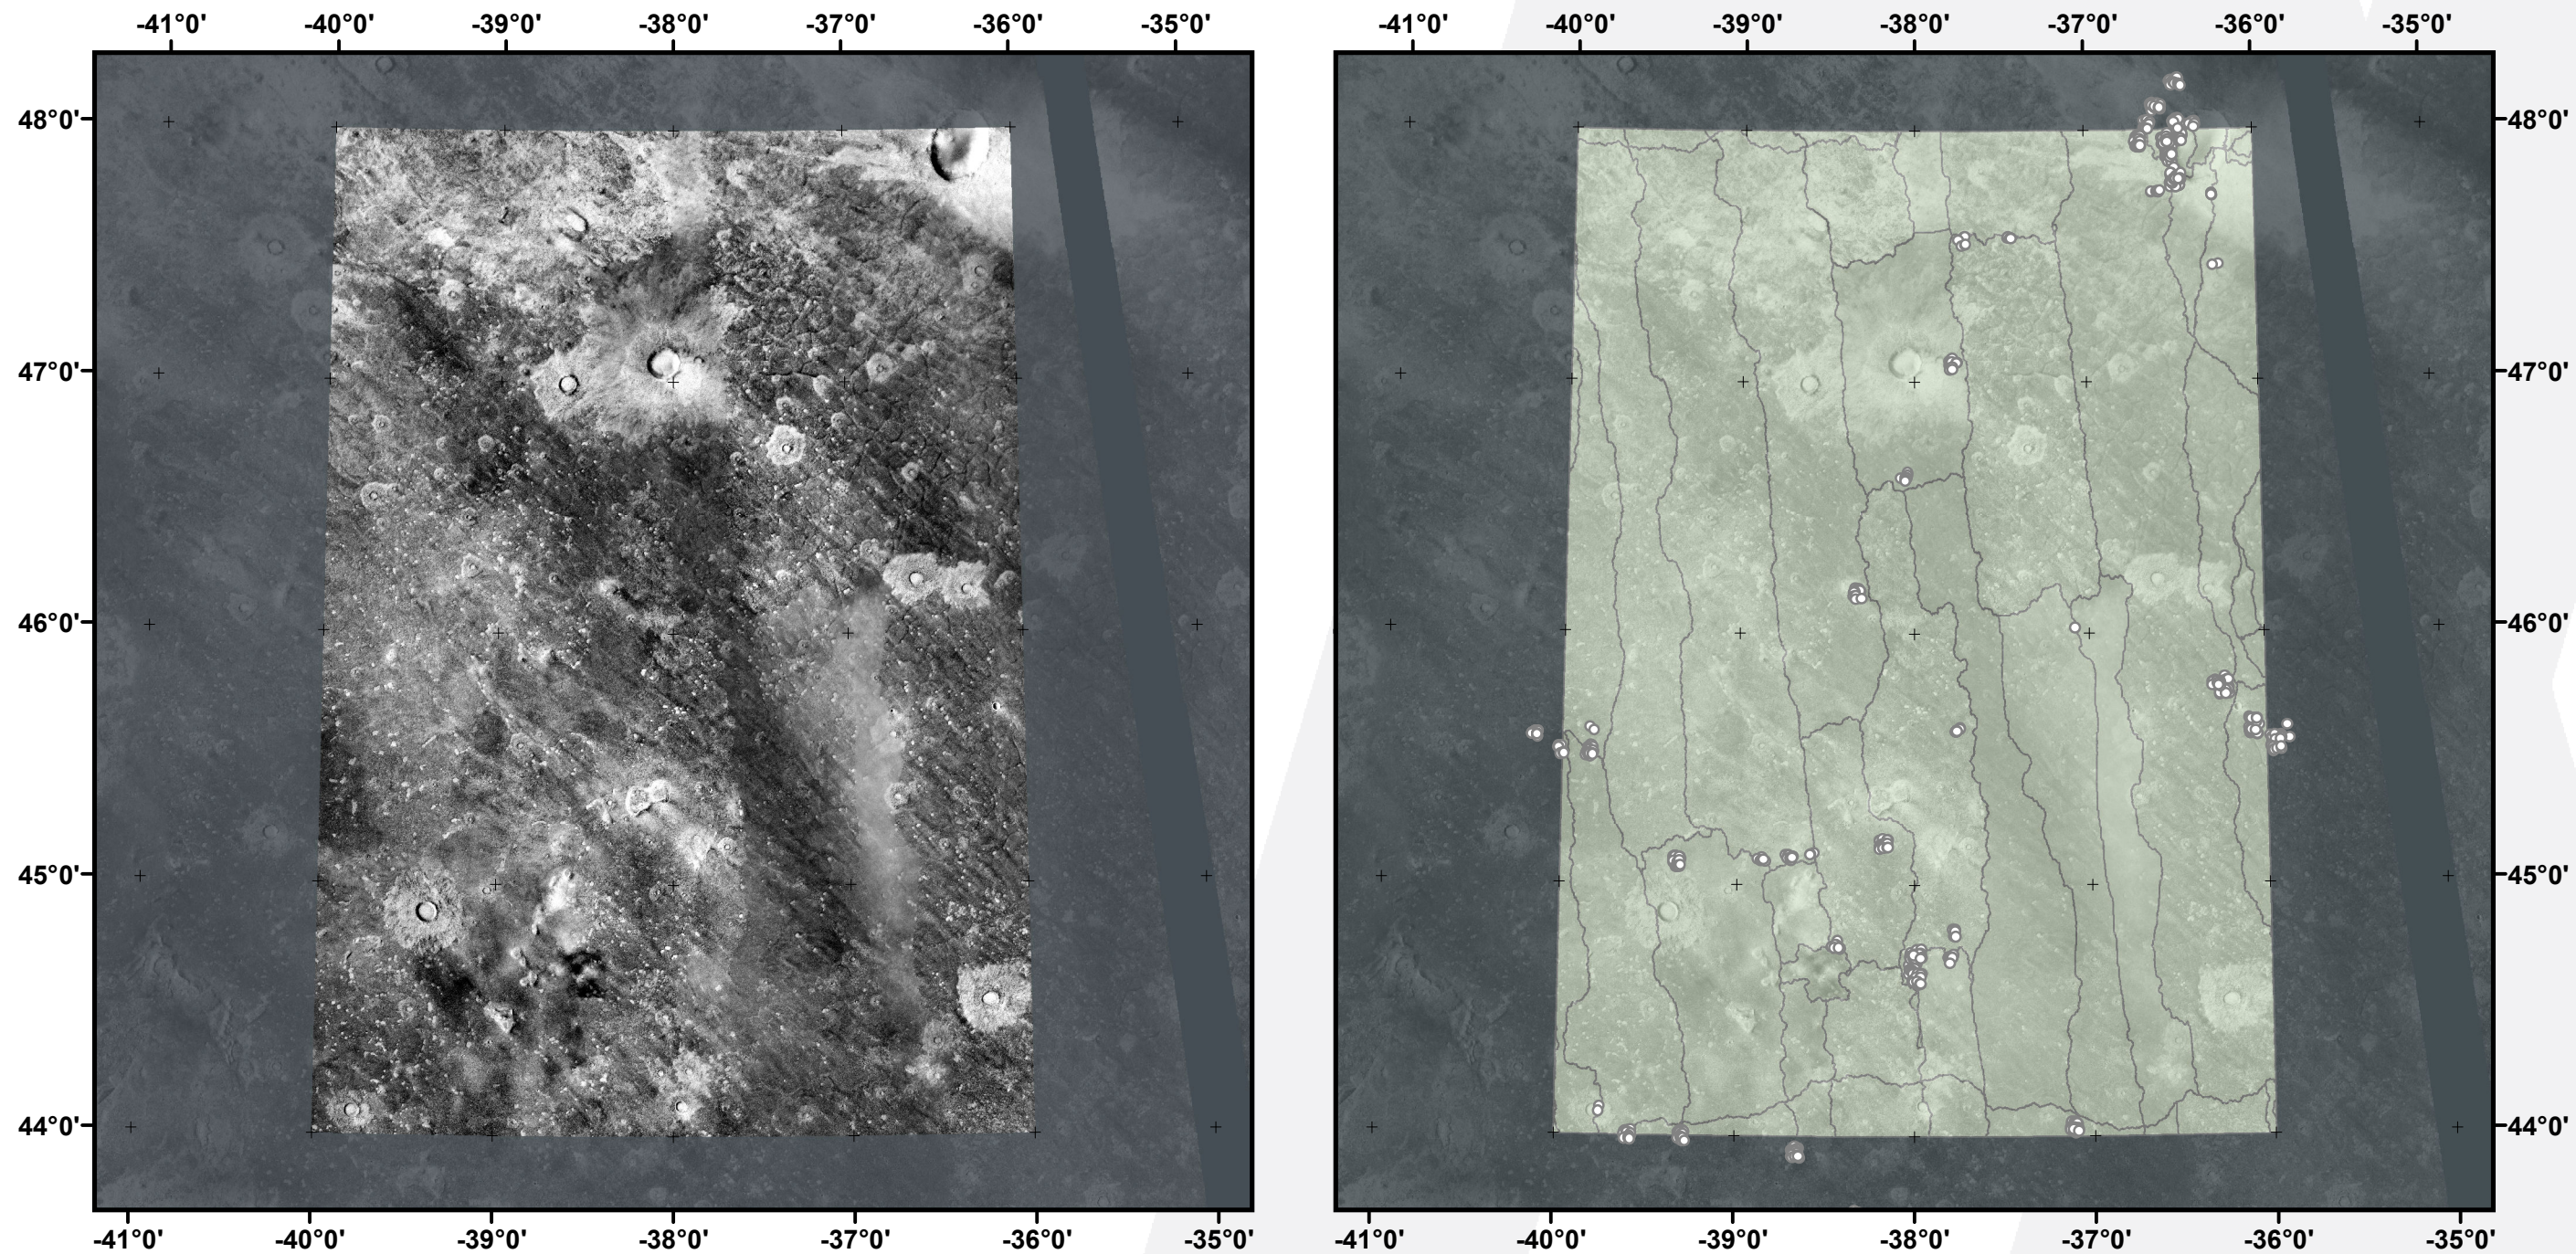

Global CTX Mosaic of Mars V. 1.0

E-040_N44

murray-lab.caltech.edu/CTX/
NASA/JPL/MSSS/Murray Lab

- Seam Map
- Image-to-Image tie-point