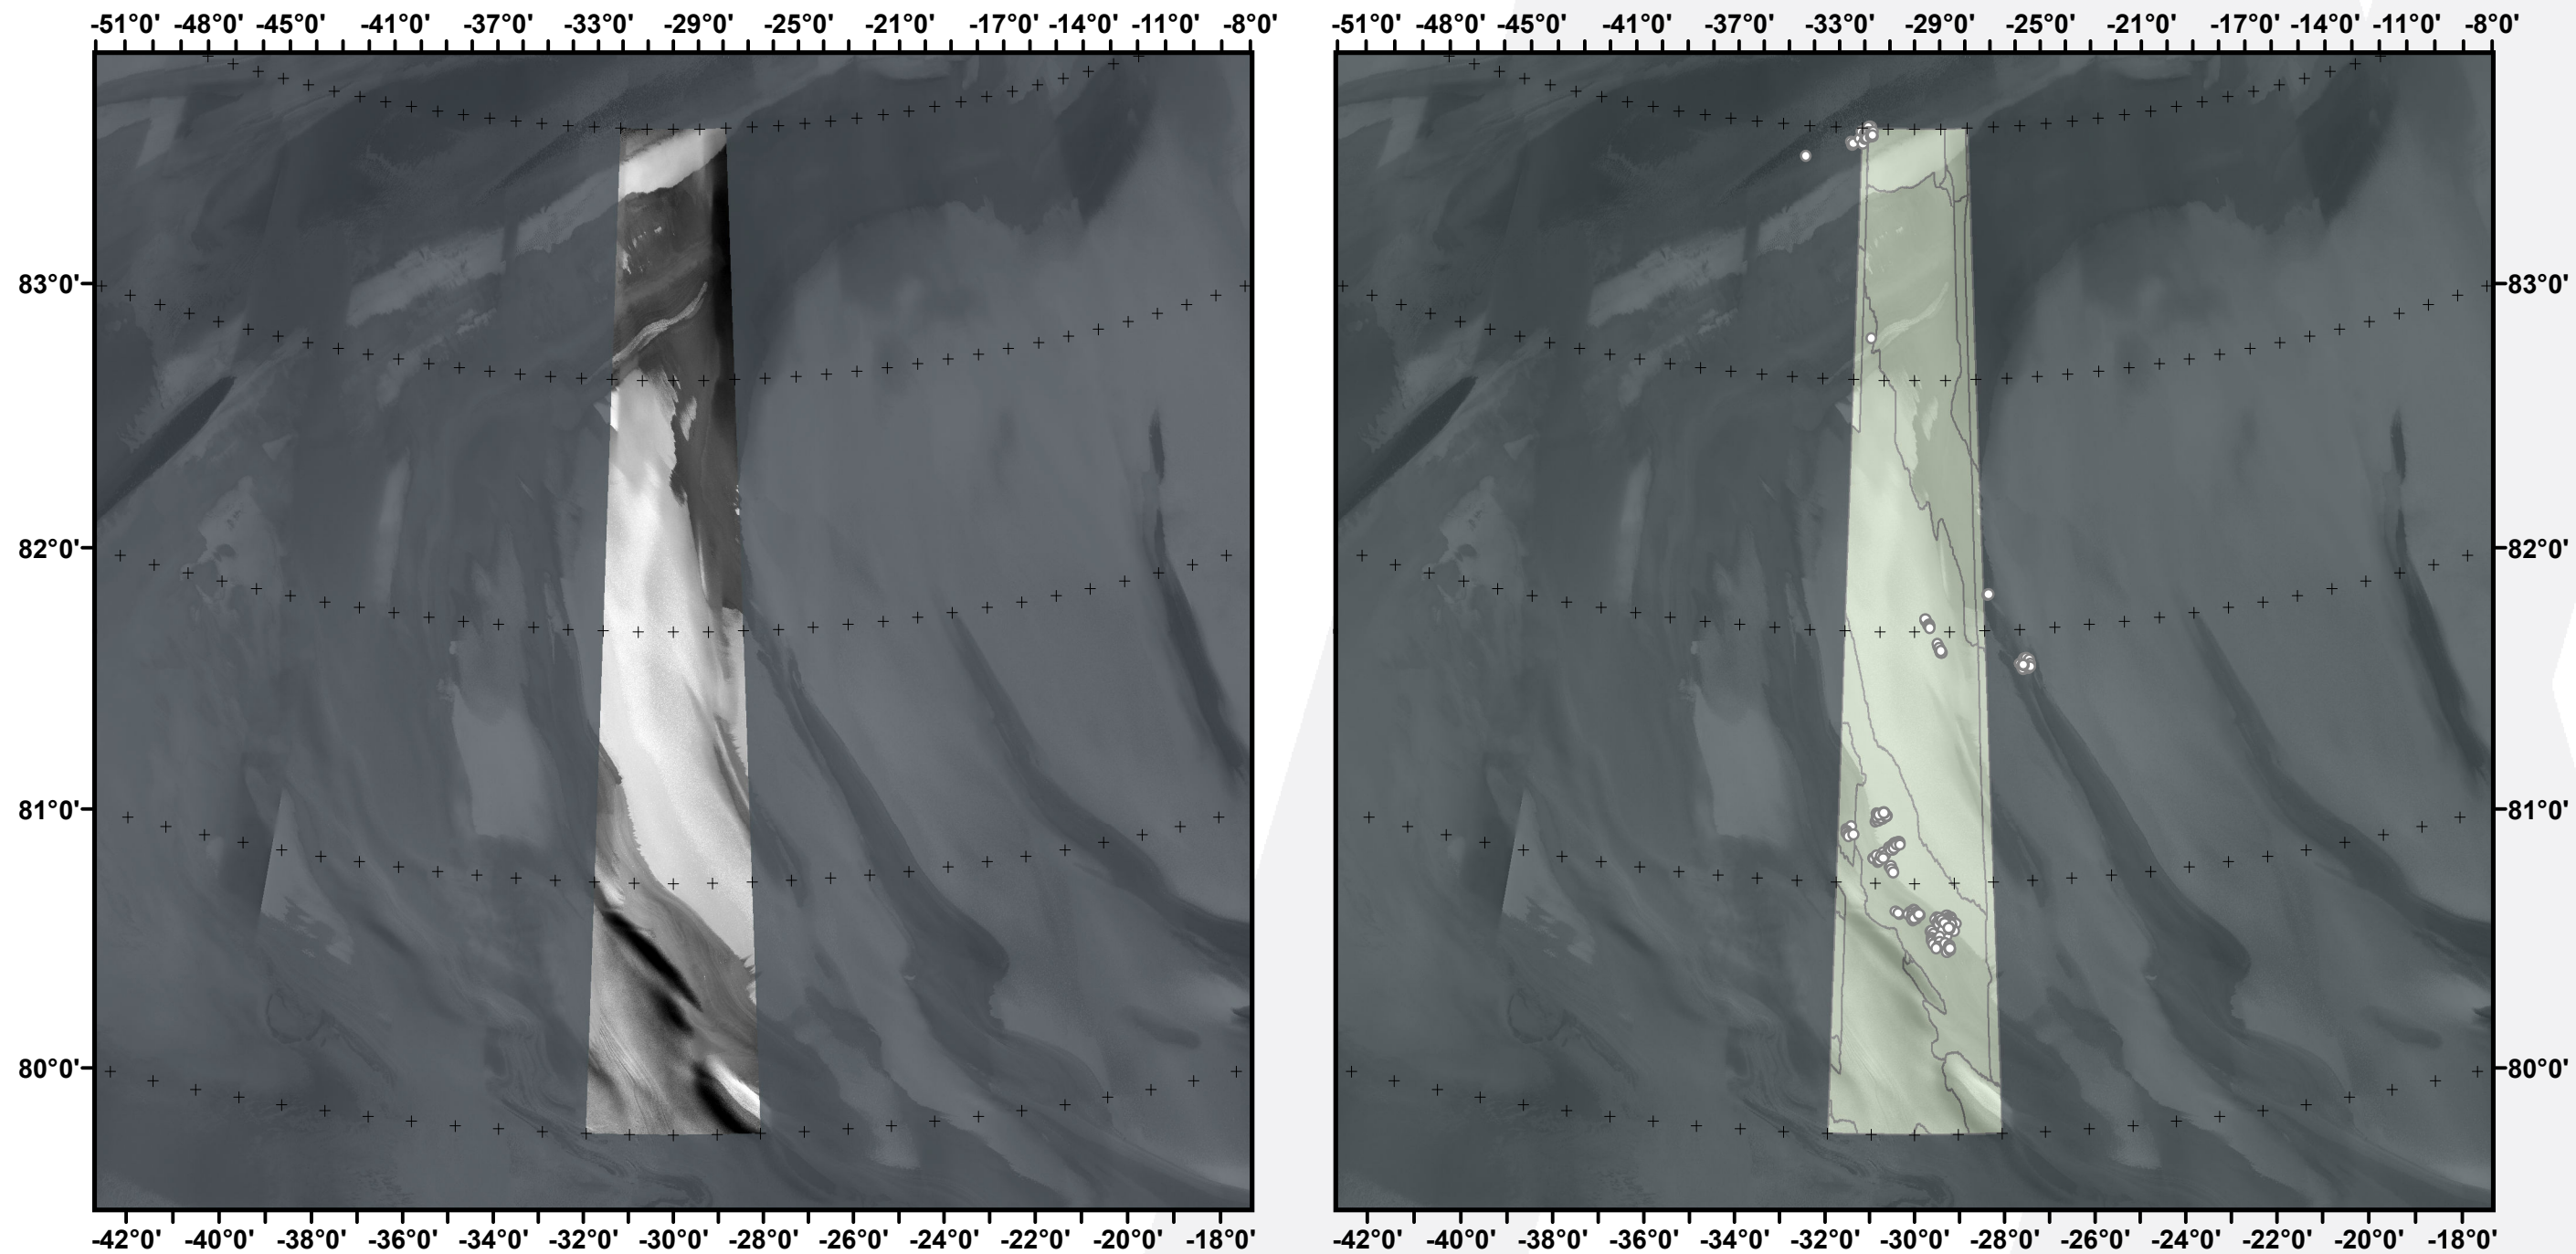

Global CTX Mosaic of Mars V. 1.0

E-032_N80

murray-lab.caltech.edu/CTX/
NASA/JPL/MSSS/Murray Lab

- Seam Map
- Image-to-Image tie-point