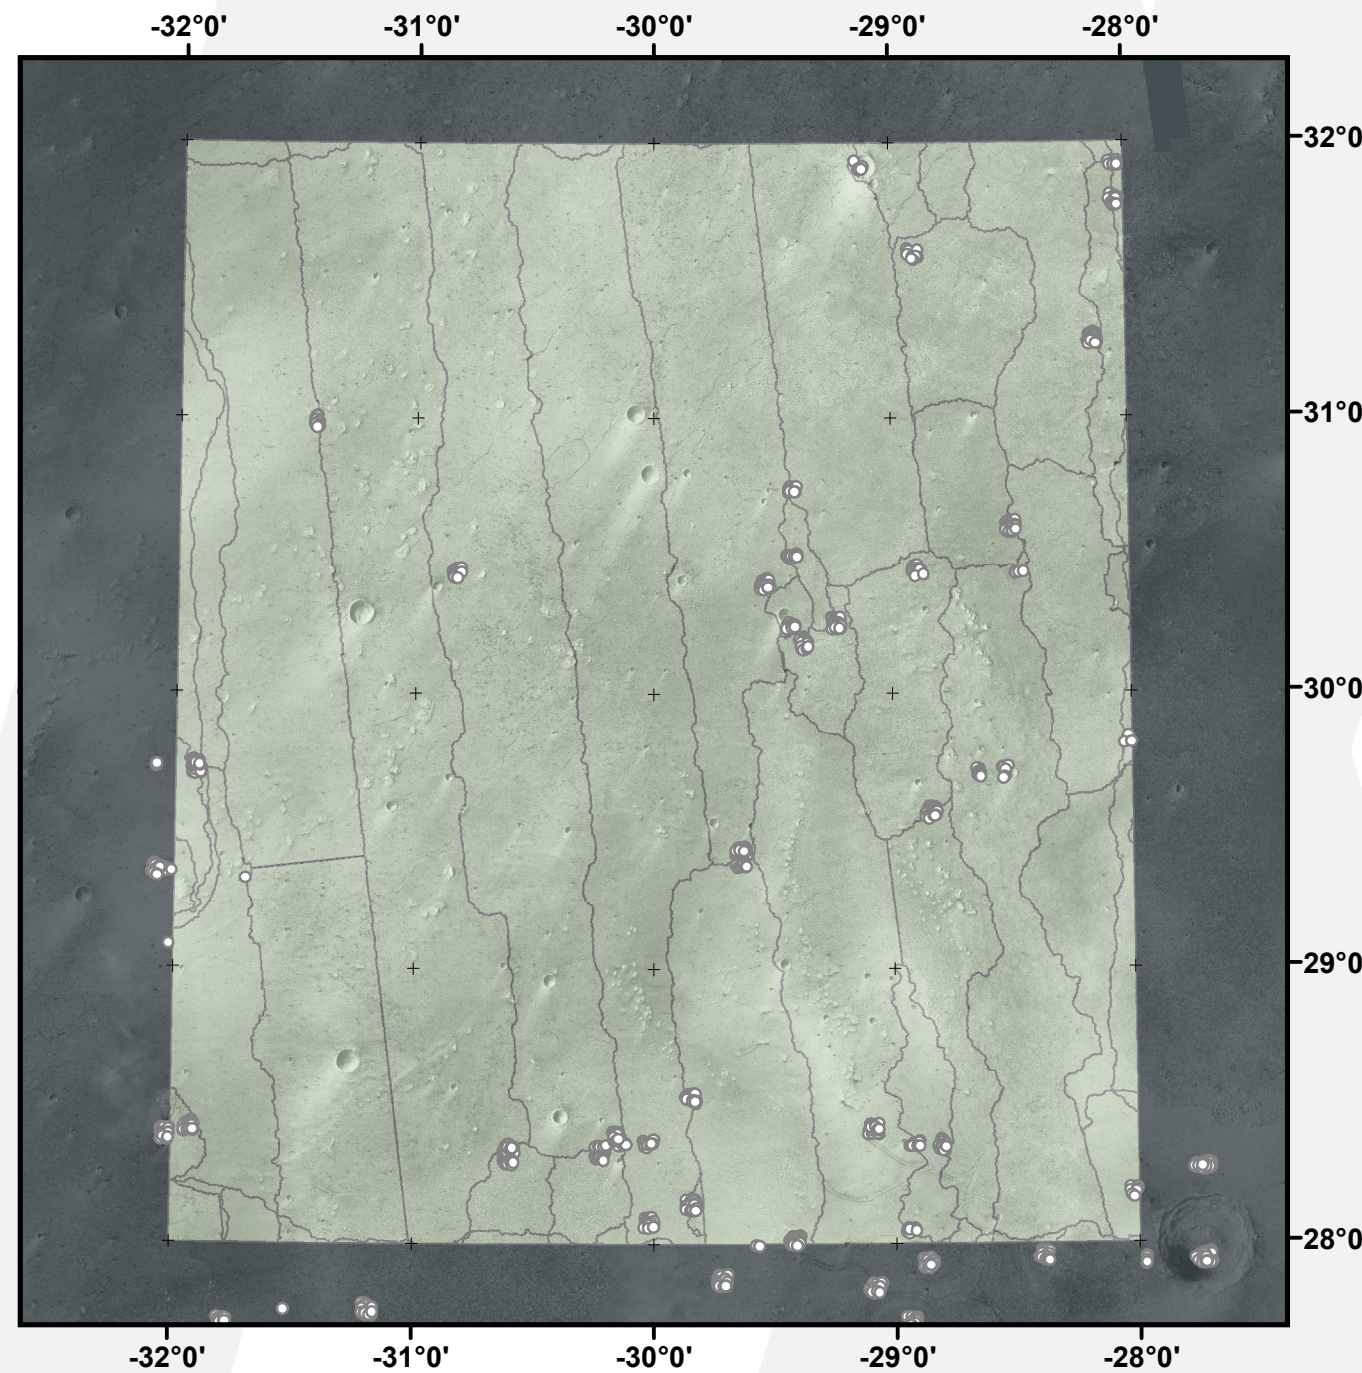

Global CTX Mosaic of Mars V. 1.0

E-032_N28

murray-lab.caltech.edu/CTX/
NASA/JPL/MSSS/Murray Lab

-  Seam Map
-  Image-to-Image tie-point