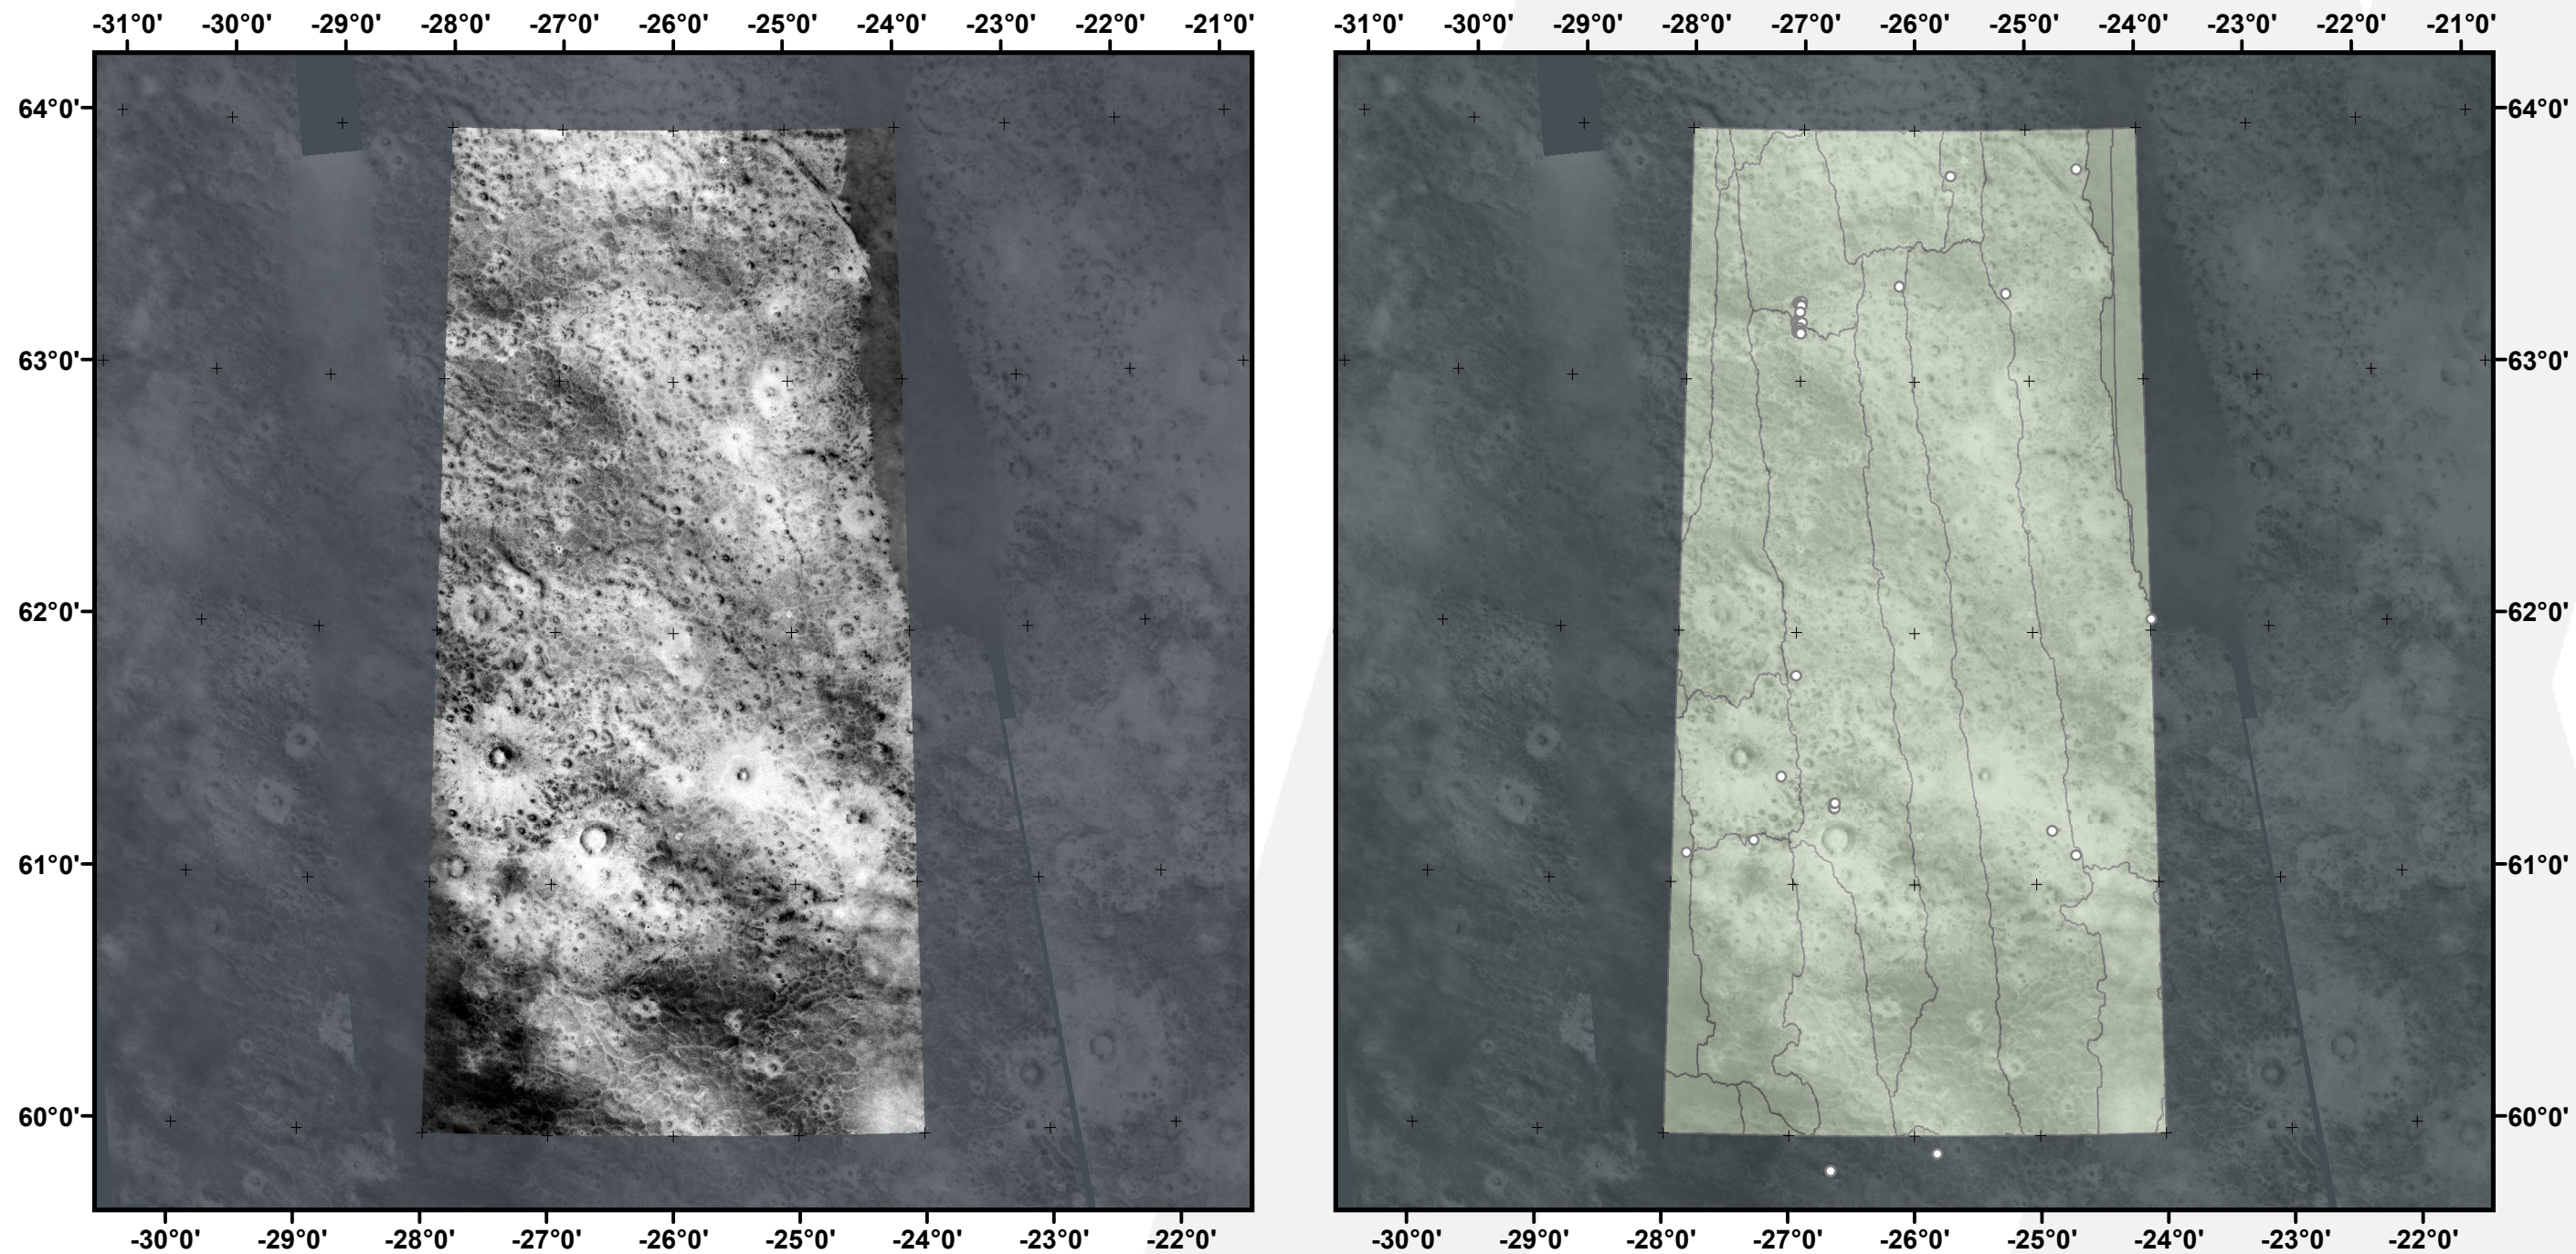

Global CTX Mosaic of Mars V. 1.0

E-028_N60

murray-lab.caltech.edu/CTX/
NASA/JPL/MSSS/Murray Lab

- Seam Map
- Image-to-Image tie-point