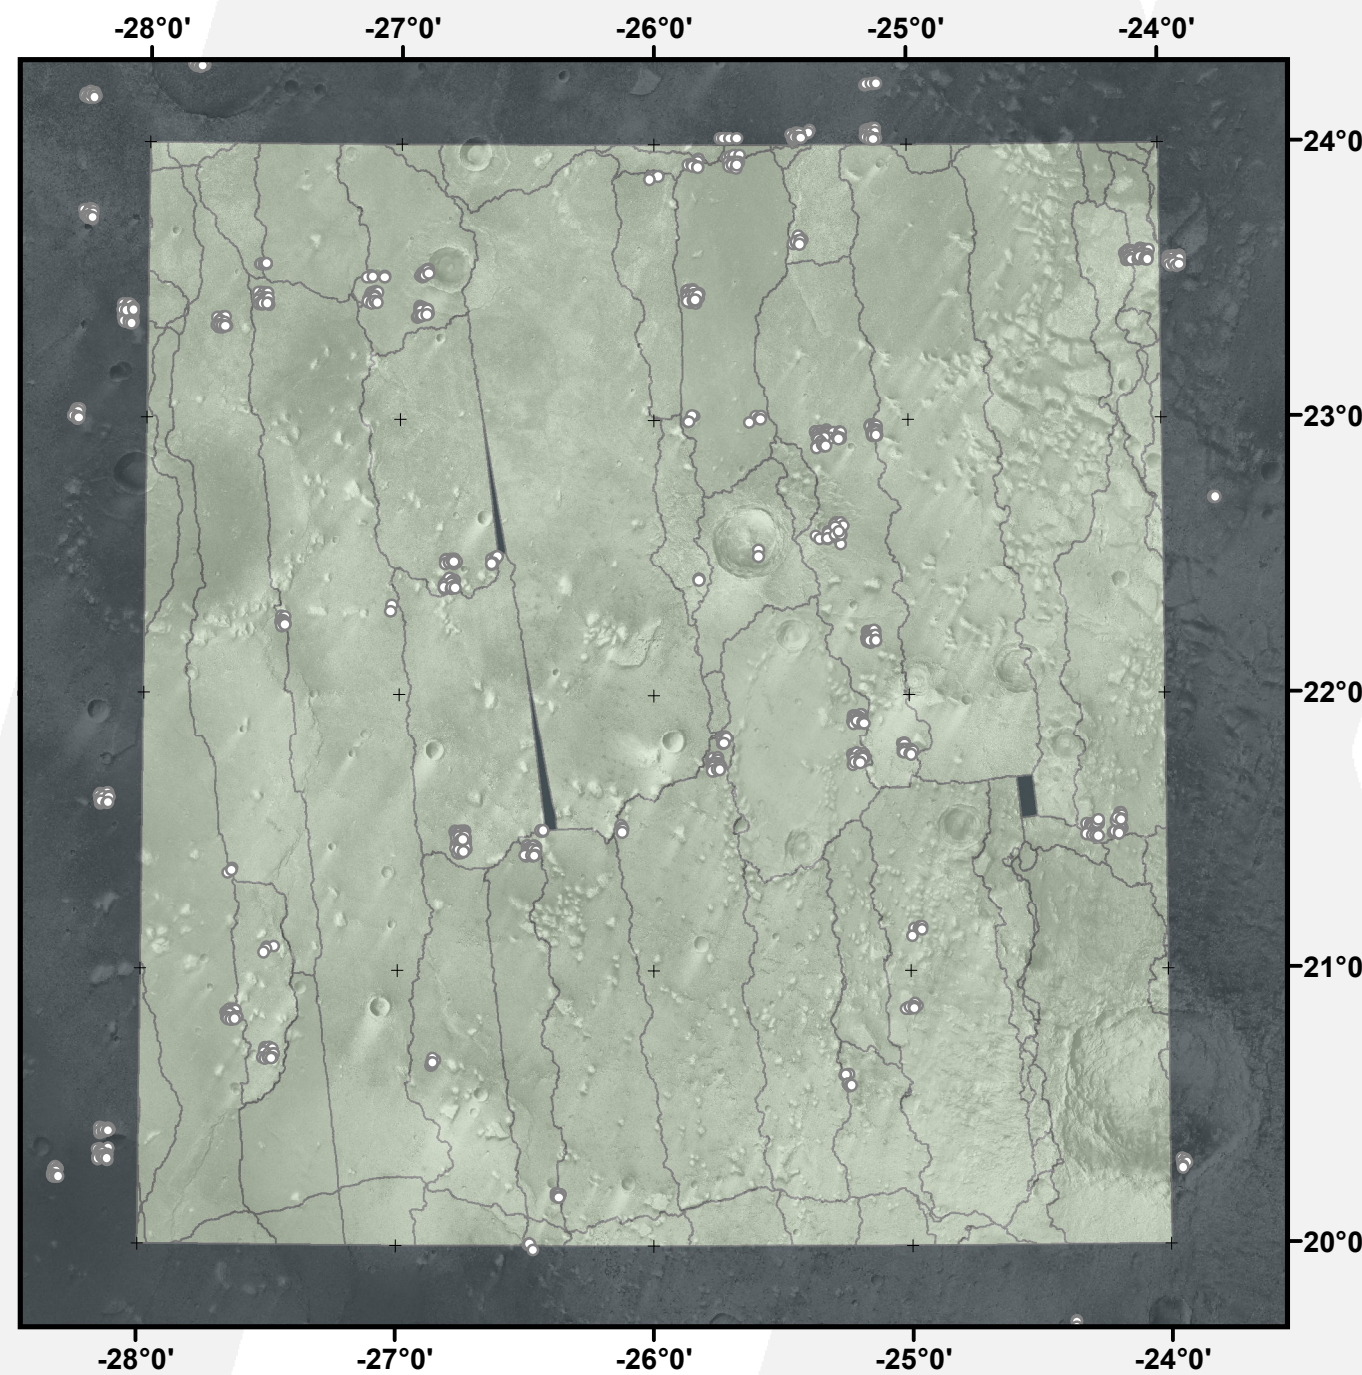

### Global CTX Mosaic of Mars V. 1.0

E-028\_N20

[murray-lab.caltech.edu/CTX/](http://murray-lab.caltech.edu/CTX/)  
NASA/JPL/MSSS/Murray Lab

-  Seam Map
-  Image-to-Image tie-point