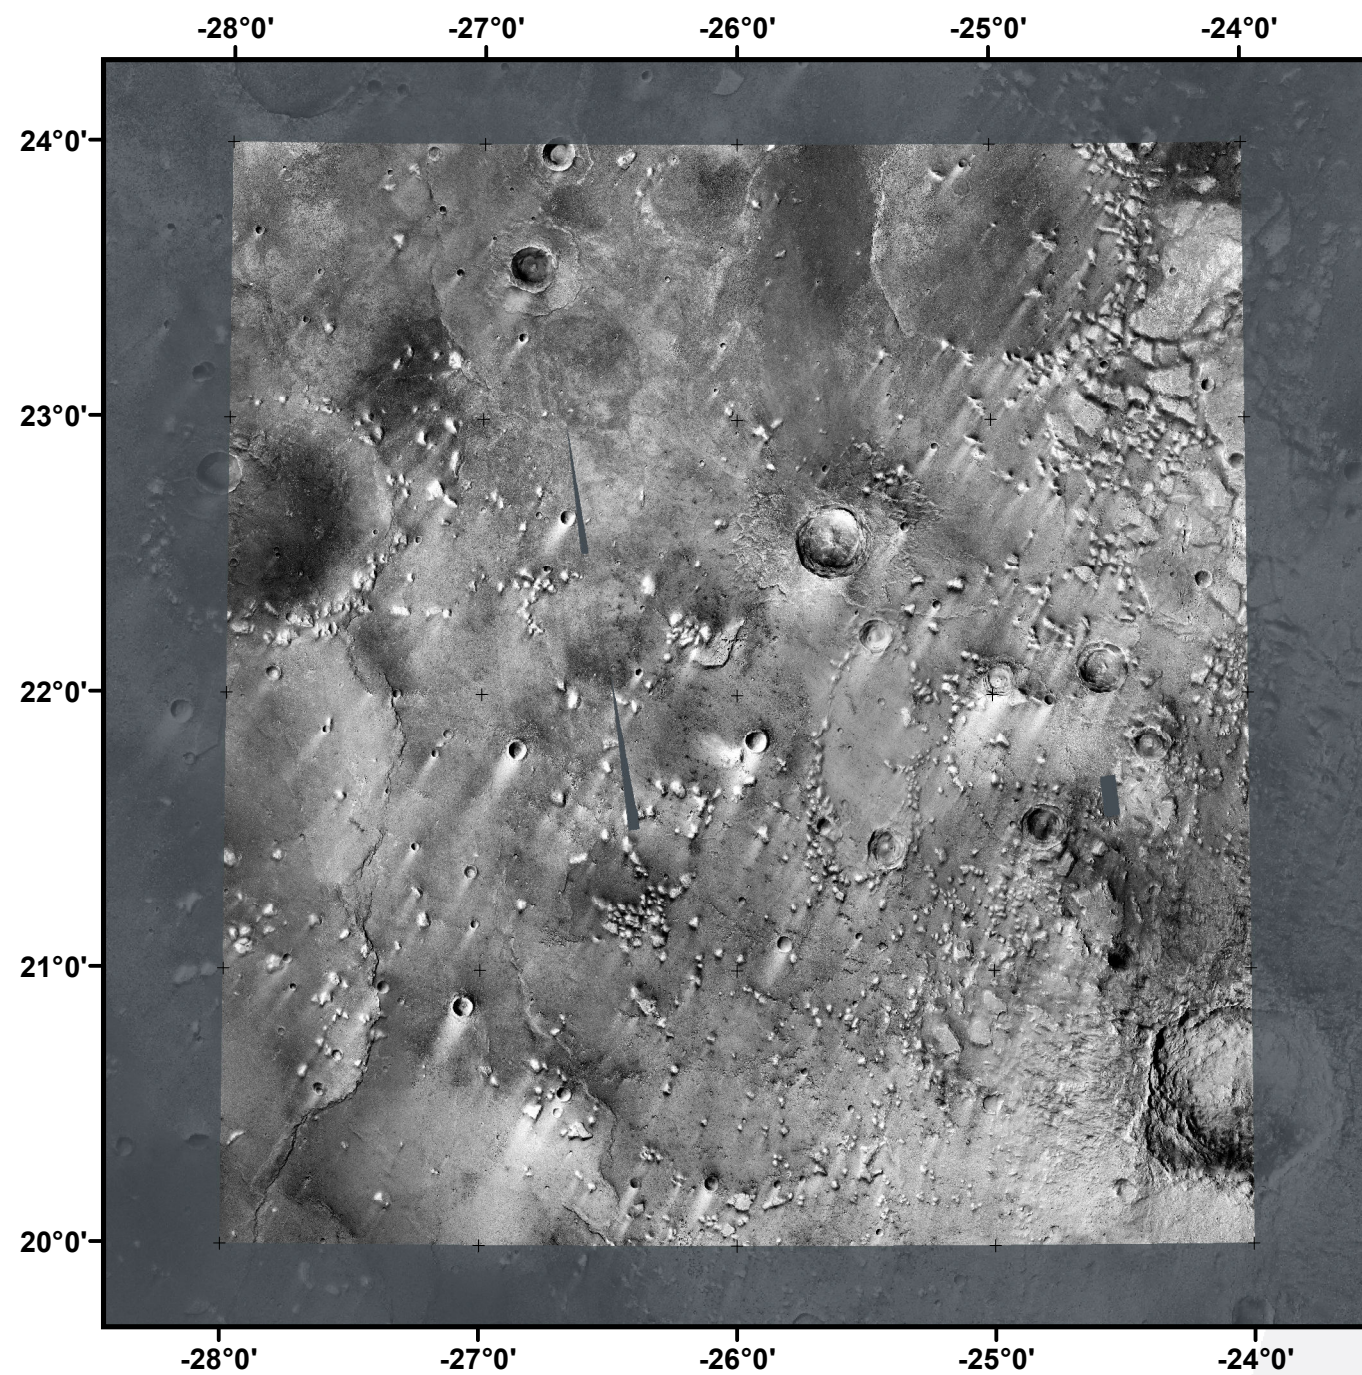

### Global CTX Mosaic of Mars V. 1.0

E-028\_N20

[murray-lab.caltech.edu/CTX/](http://murray-lab.caltech.edu/CTX/)  
NASA/JPL/MSSS/Murray Lab

-  Seam Map
-  Image-to-Image tie-point