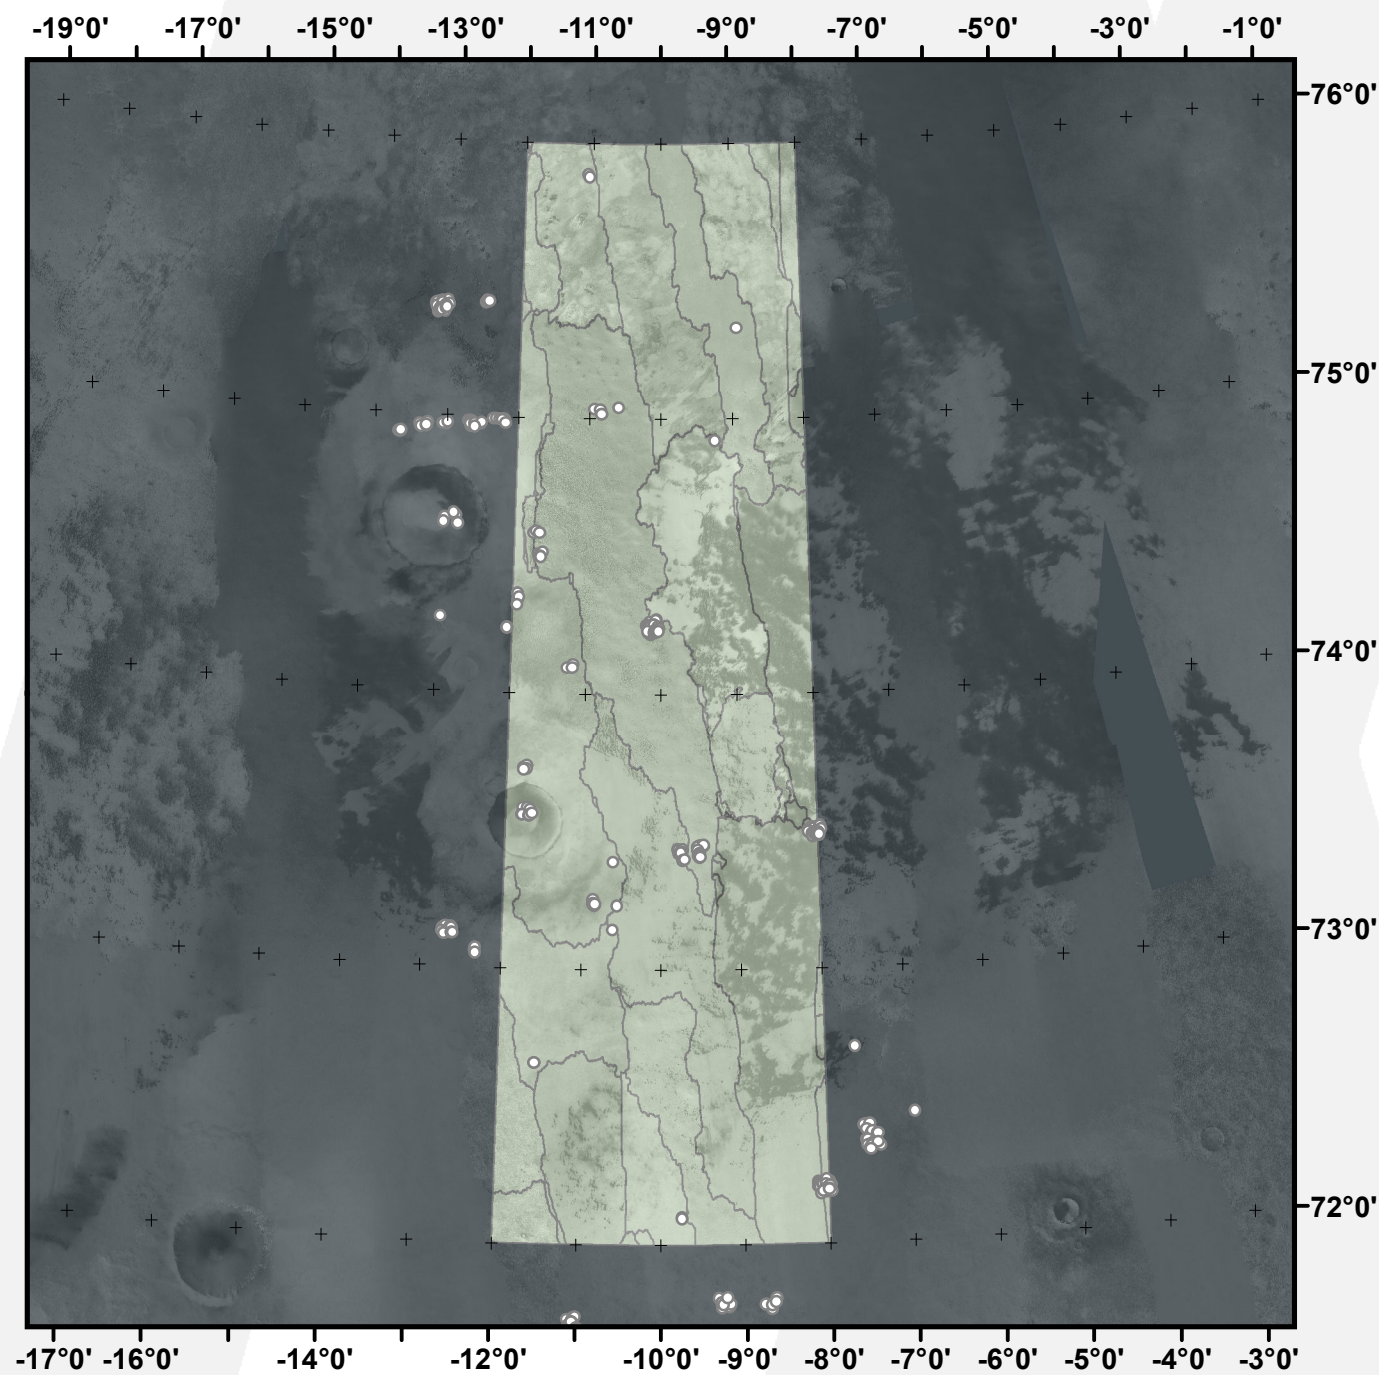

Global CTX Mosaic of Mars V. 1.0

E-012_N72

murray-lab.caltech.edu/CTX/
NASA/JPL/MSSS/Murray Lab

-  Seam Map
-  Image-to-Image tie-point