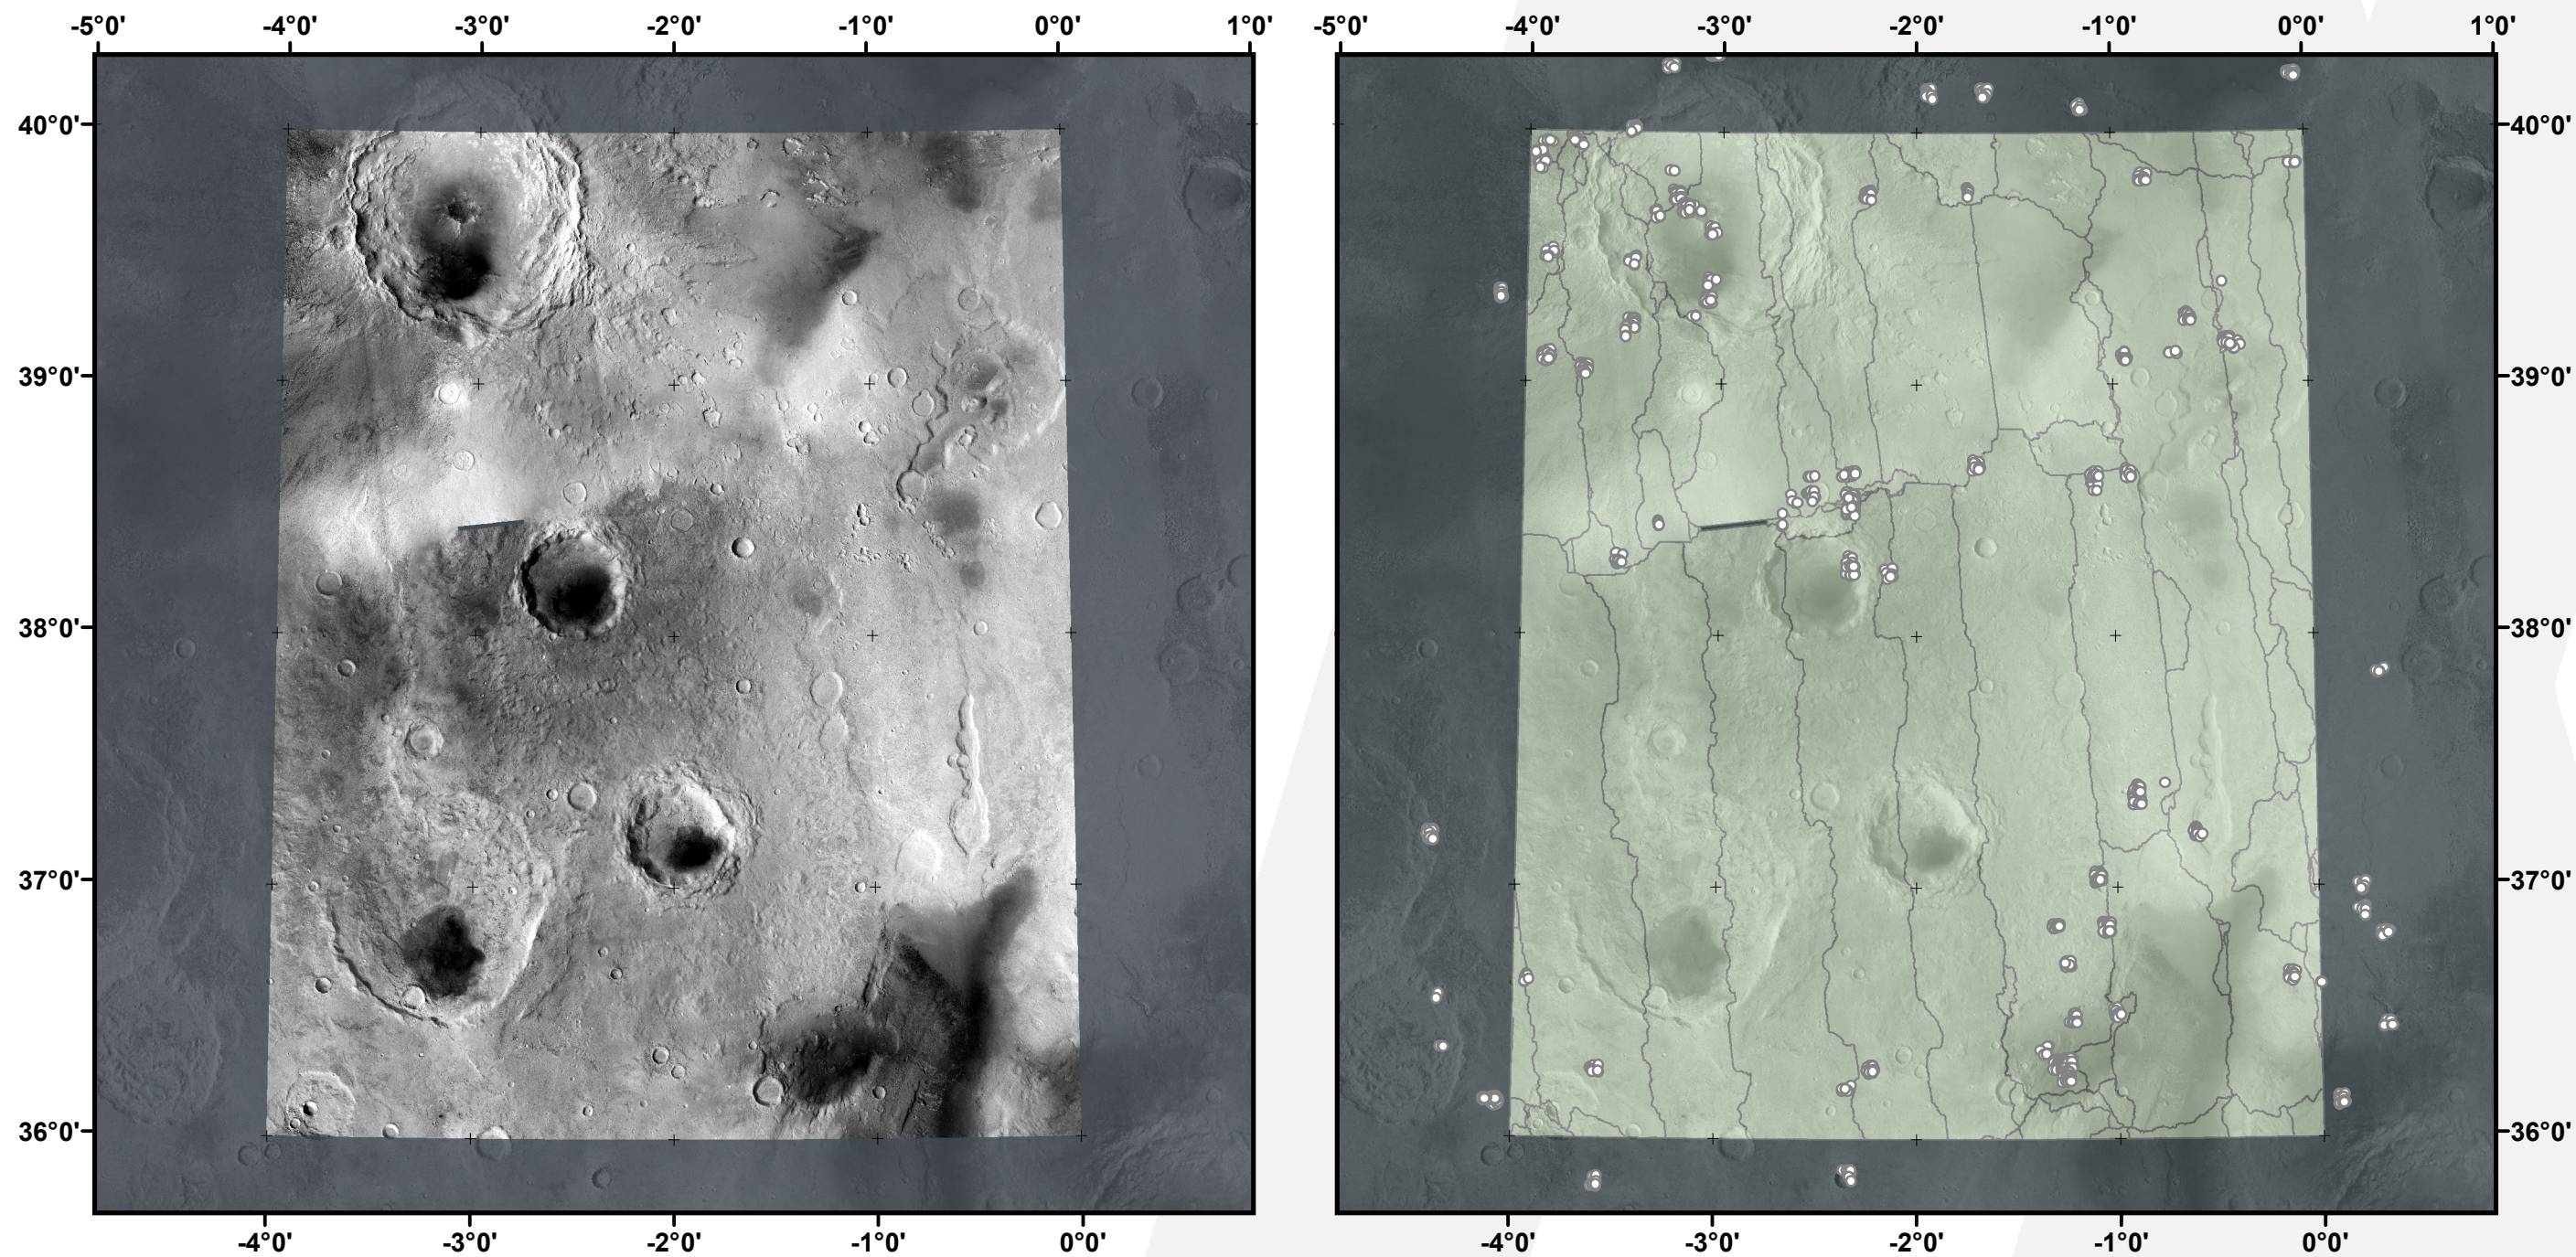

Global CTX Mosaic of Mars V. 1.0

E-004_N36

murray-lab.caltech.edu/CTX/
NASA/JPL/MSSS/Murray Lab

- Seam Map
- Image-to-Image tie-point